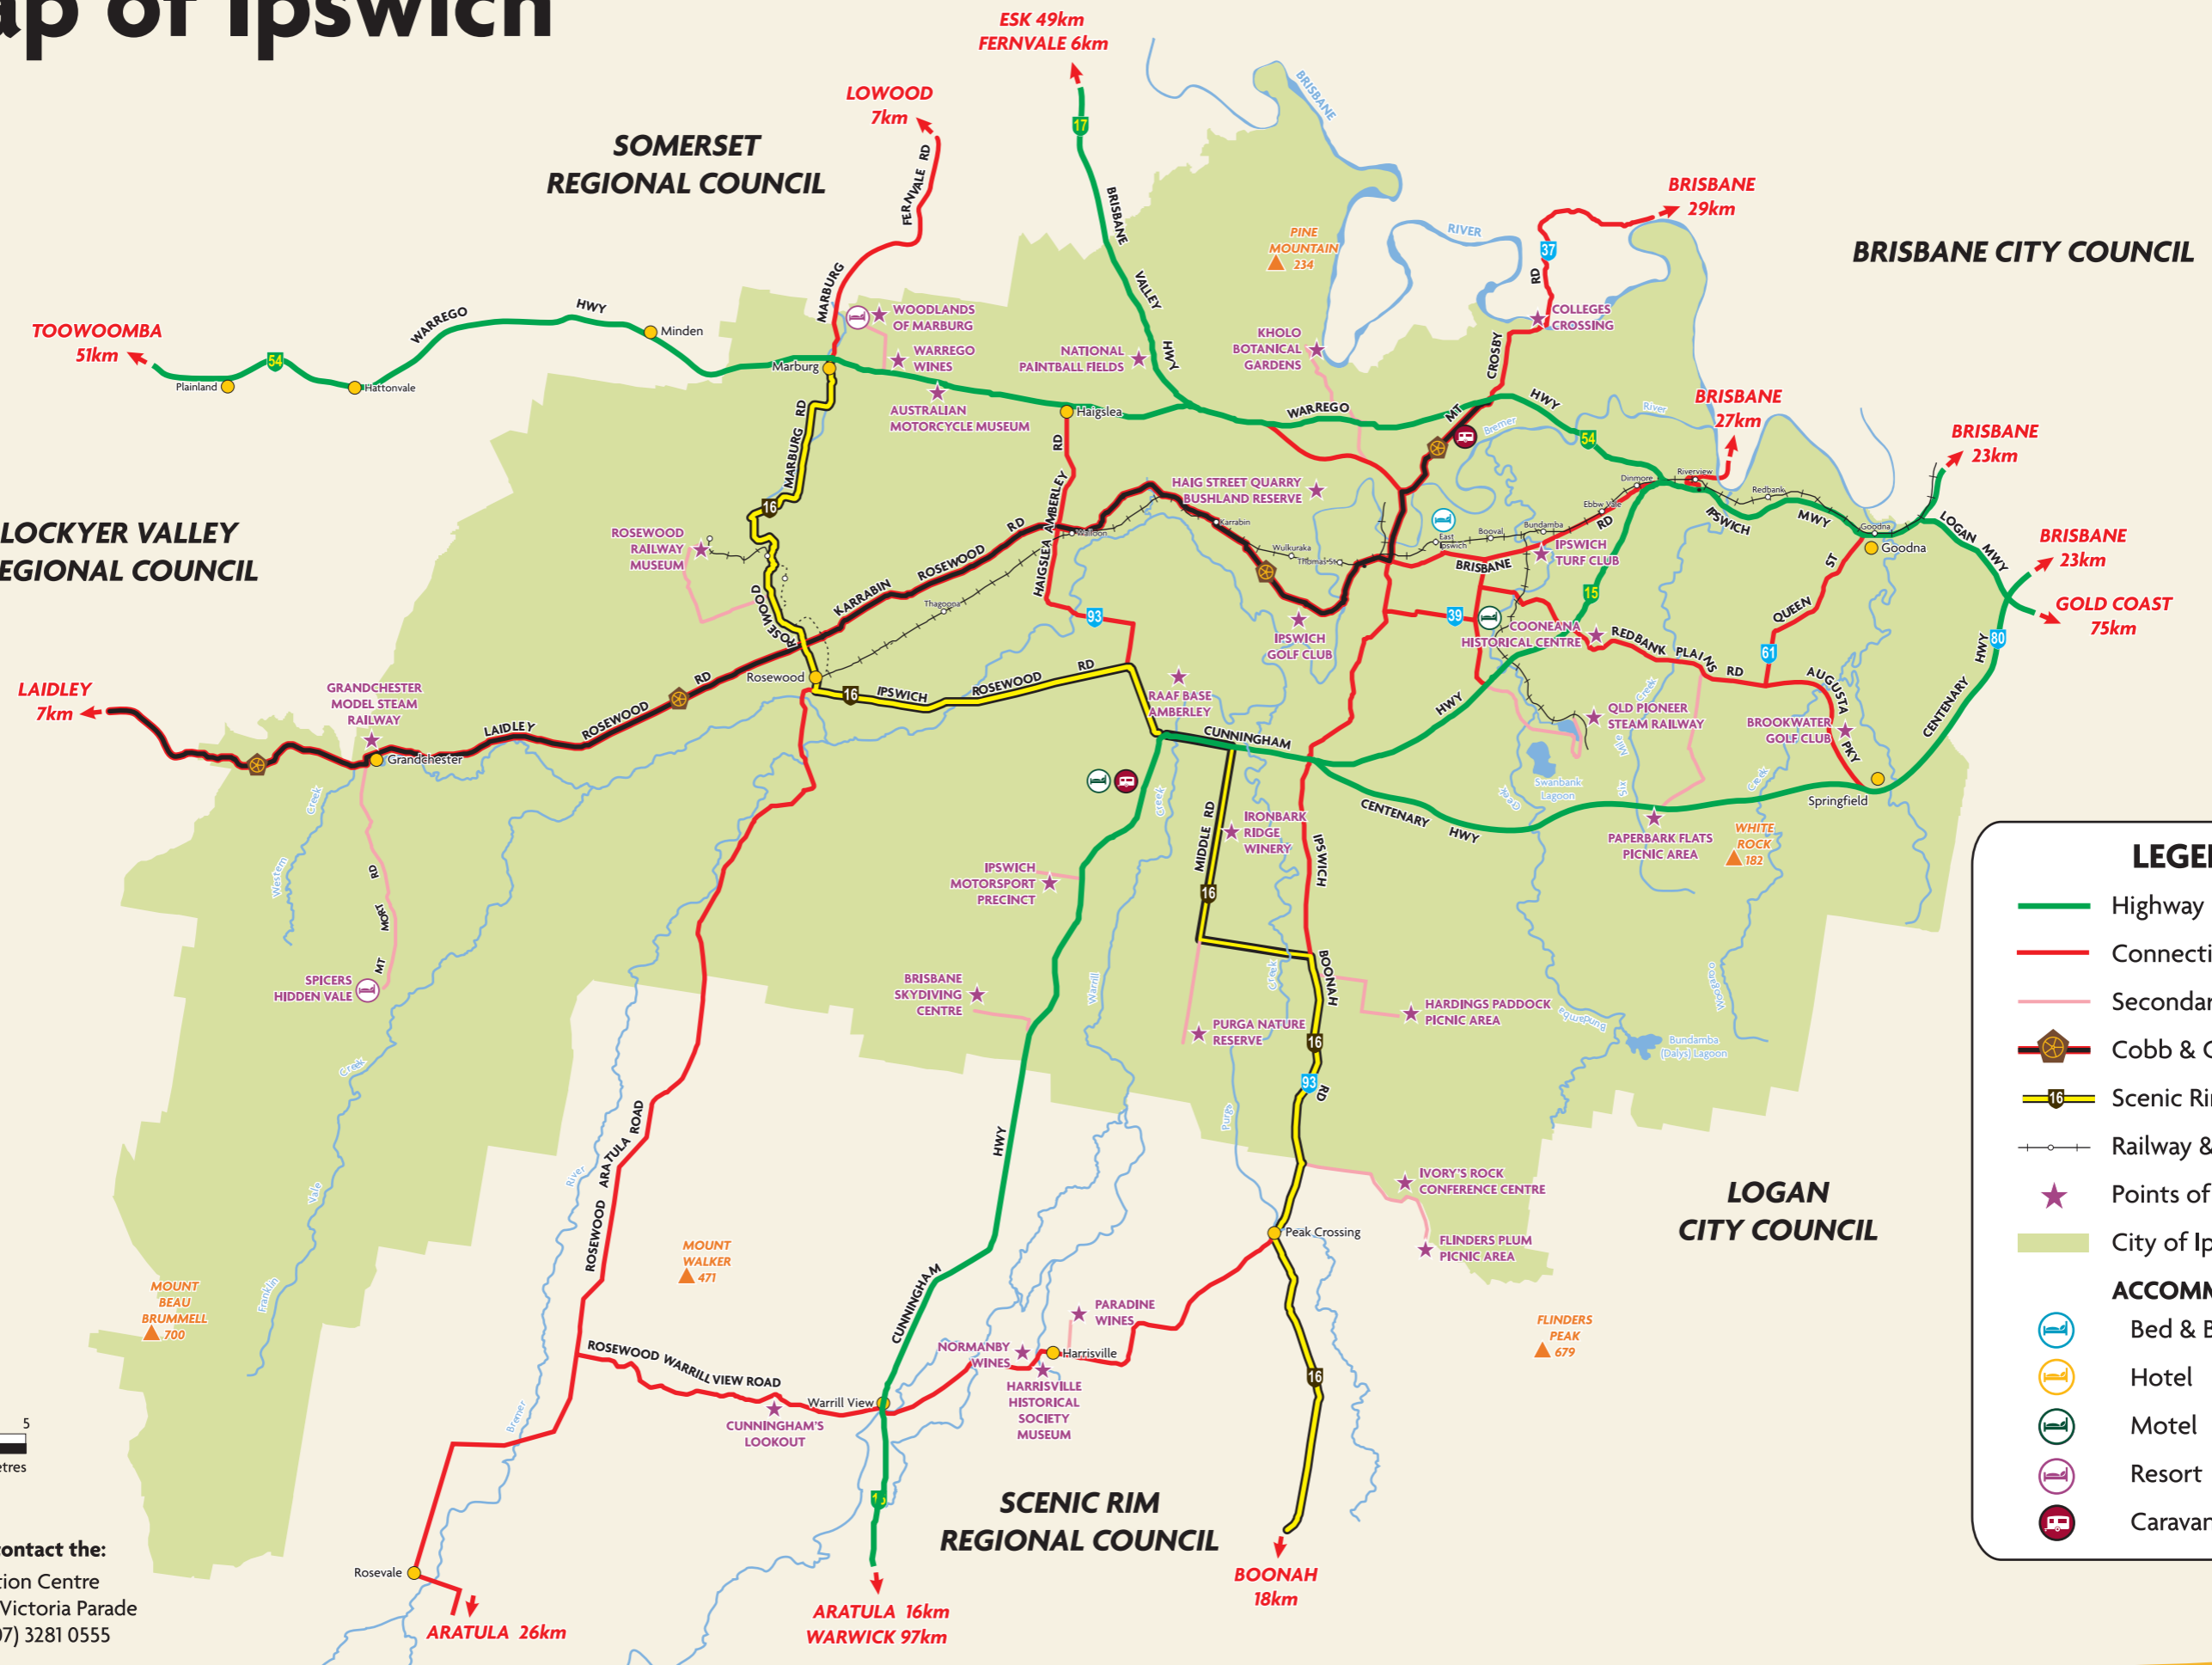

Map of Ipswich

LEGEND

- Highway
- Connecting Road
- Secondary Road
- ★ Cobb & Co Tourist Drive
- 16 Scenic Rim Tourist Drive
- |— Railway & Station
- ★ Points of Interest
- City of Ipswich

ACCOMMODATION

- 🛏 Bed & Breakfast & Other
- 🏨 Hotel
- 🏠 Motel
- 🏡 Resort
- 🚐 Caravan Park

For more information contact the:
 Ipswich Visitor Information Centre
 Queens Park, 14 Queen Victoria Parade
 Ipswich QLD 4305 Ph: (07) 3281 0555