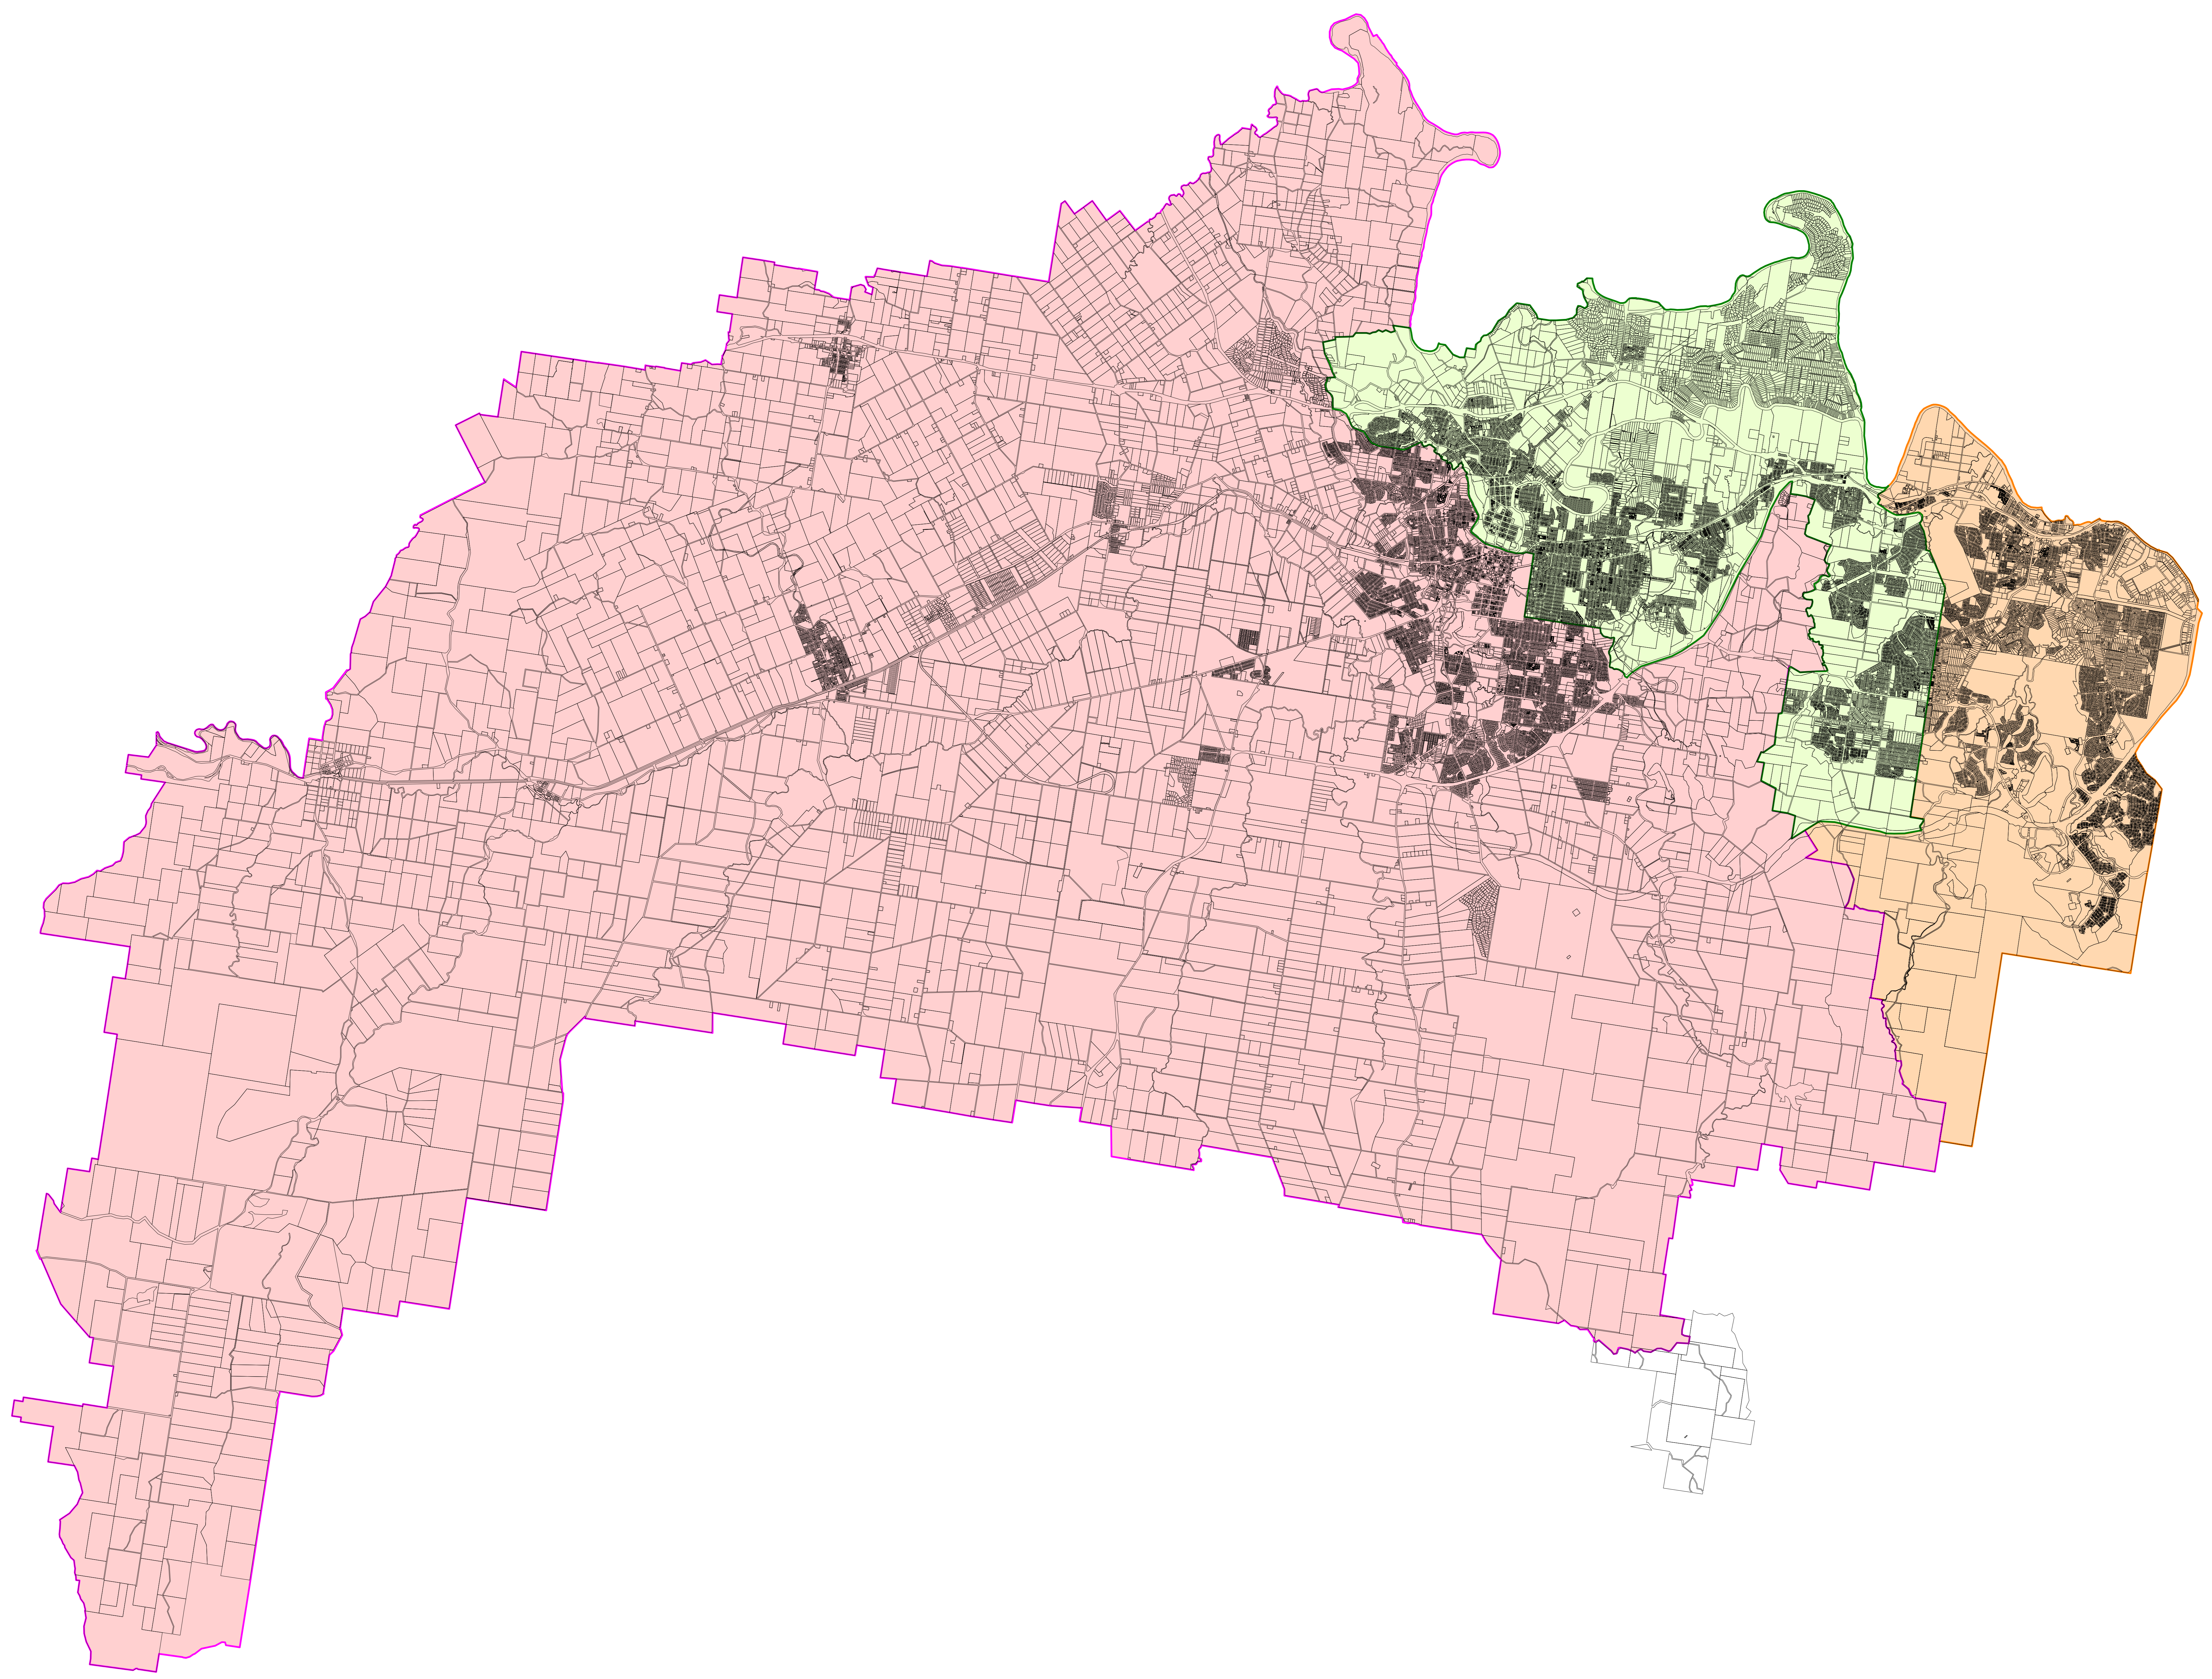

Legend

- West Team
- Central Team
- East Team