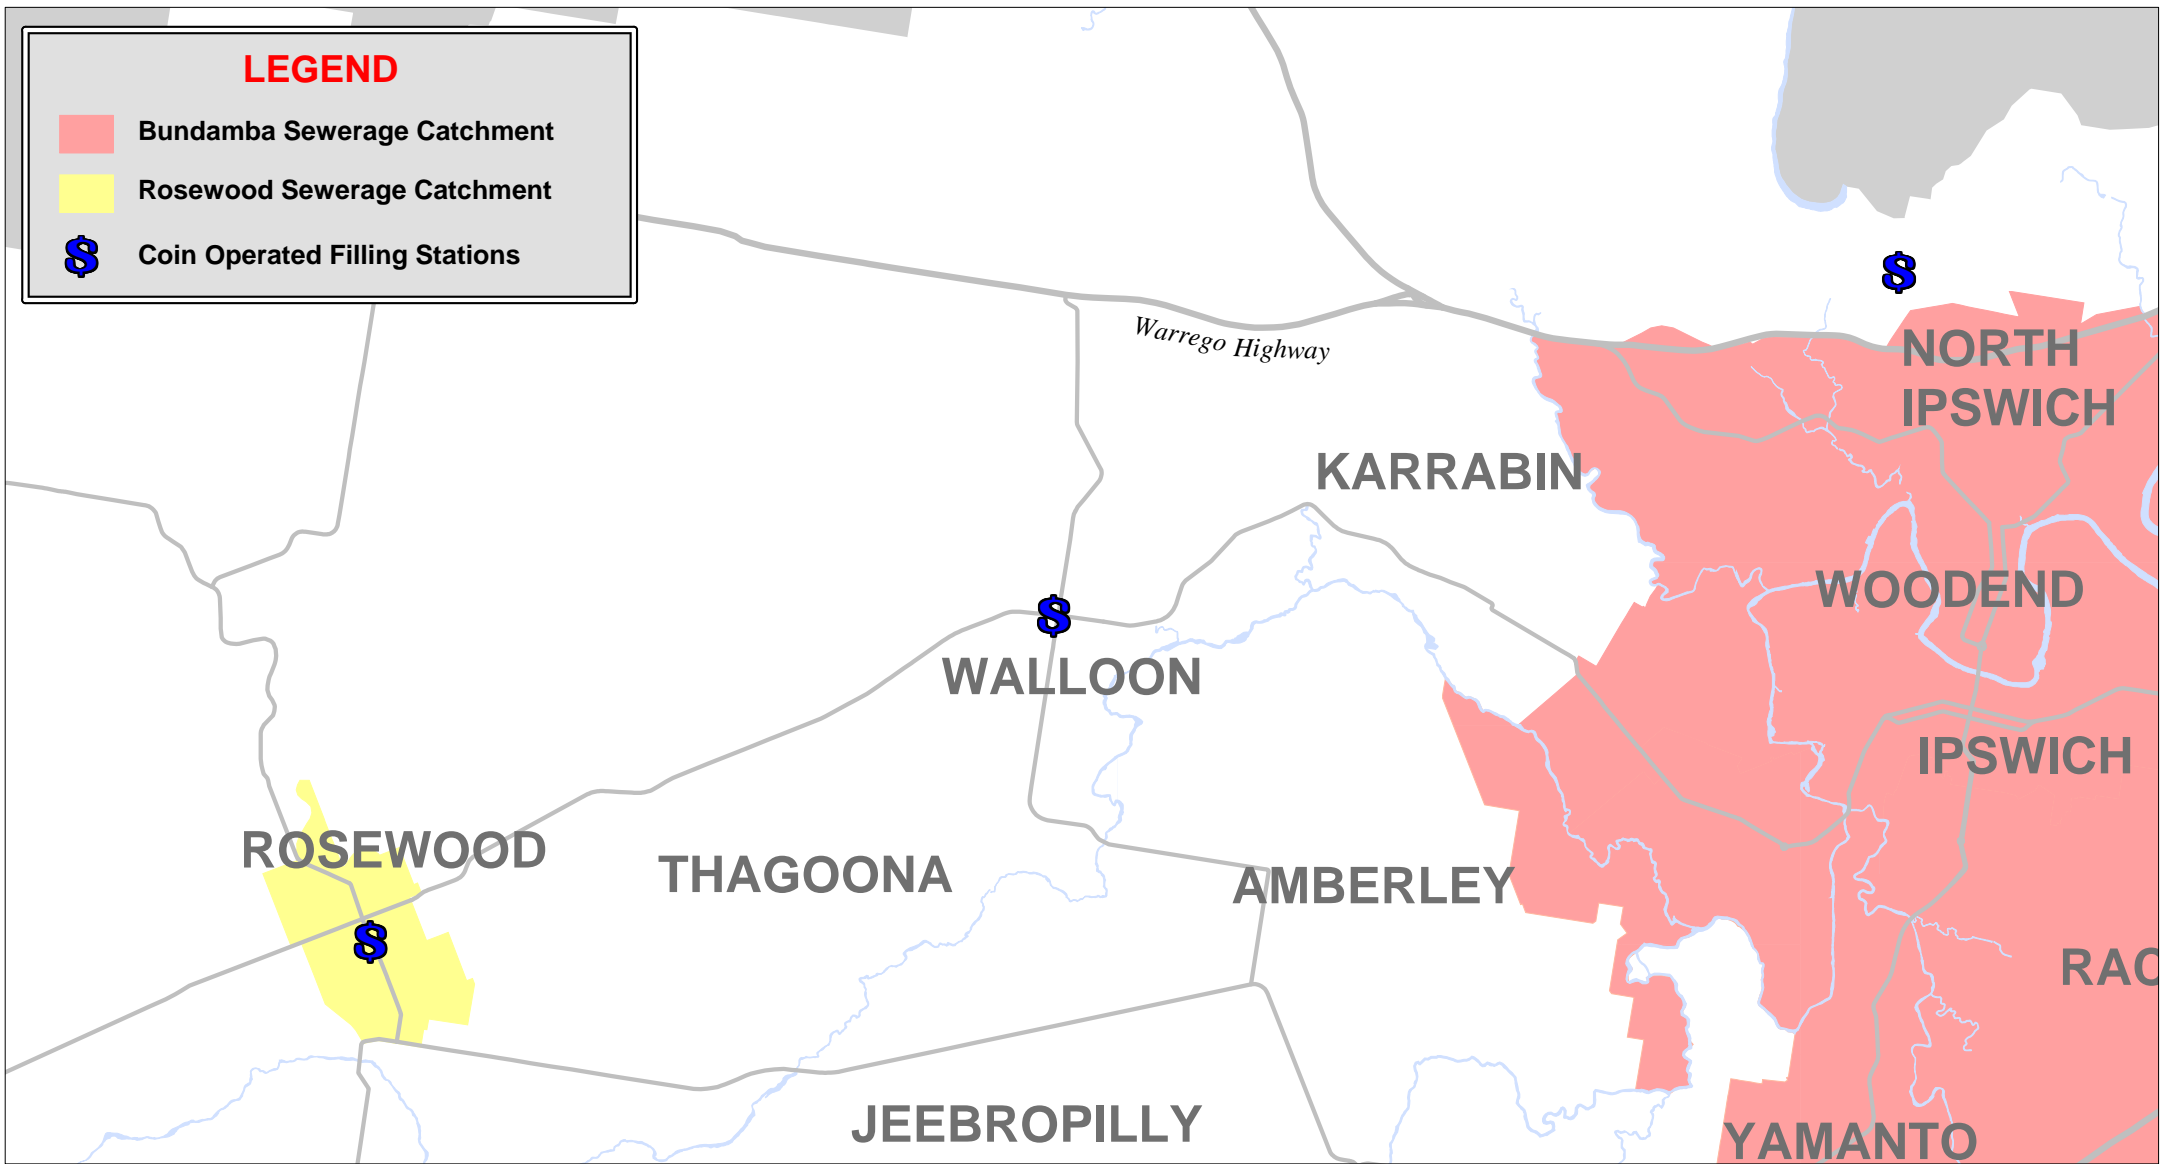

LEGEND

-  Bundamba Sewerage Catchment
-  Rosewood Sewerage Catchment
-  Coin Operated Filling Stations

*A Commercial Business Unit
of Ipswich City Council*

Coin Operated Filling Stations

Rosewood: John Street, Rosewood (Opposite Cabana aged persons home)

Kholo: Cnr Kholo Road and Reservoir Lane, Kholo

Walloon: Cnr Karrabin-Rosewood Rd and Haigslea-Amberley Road, Walloon