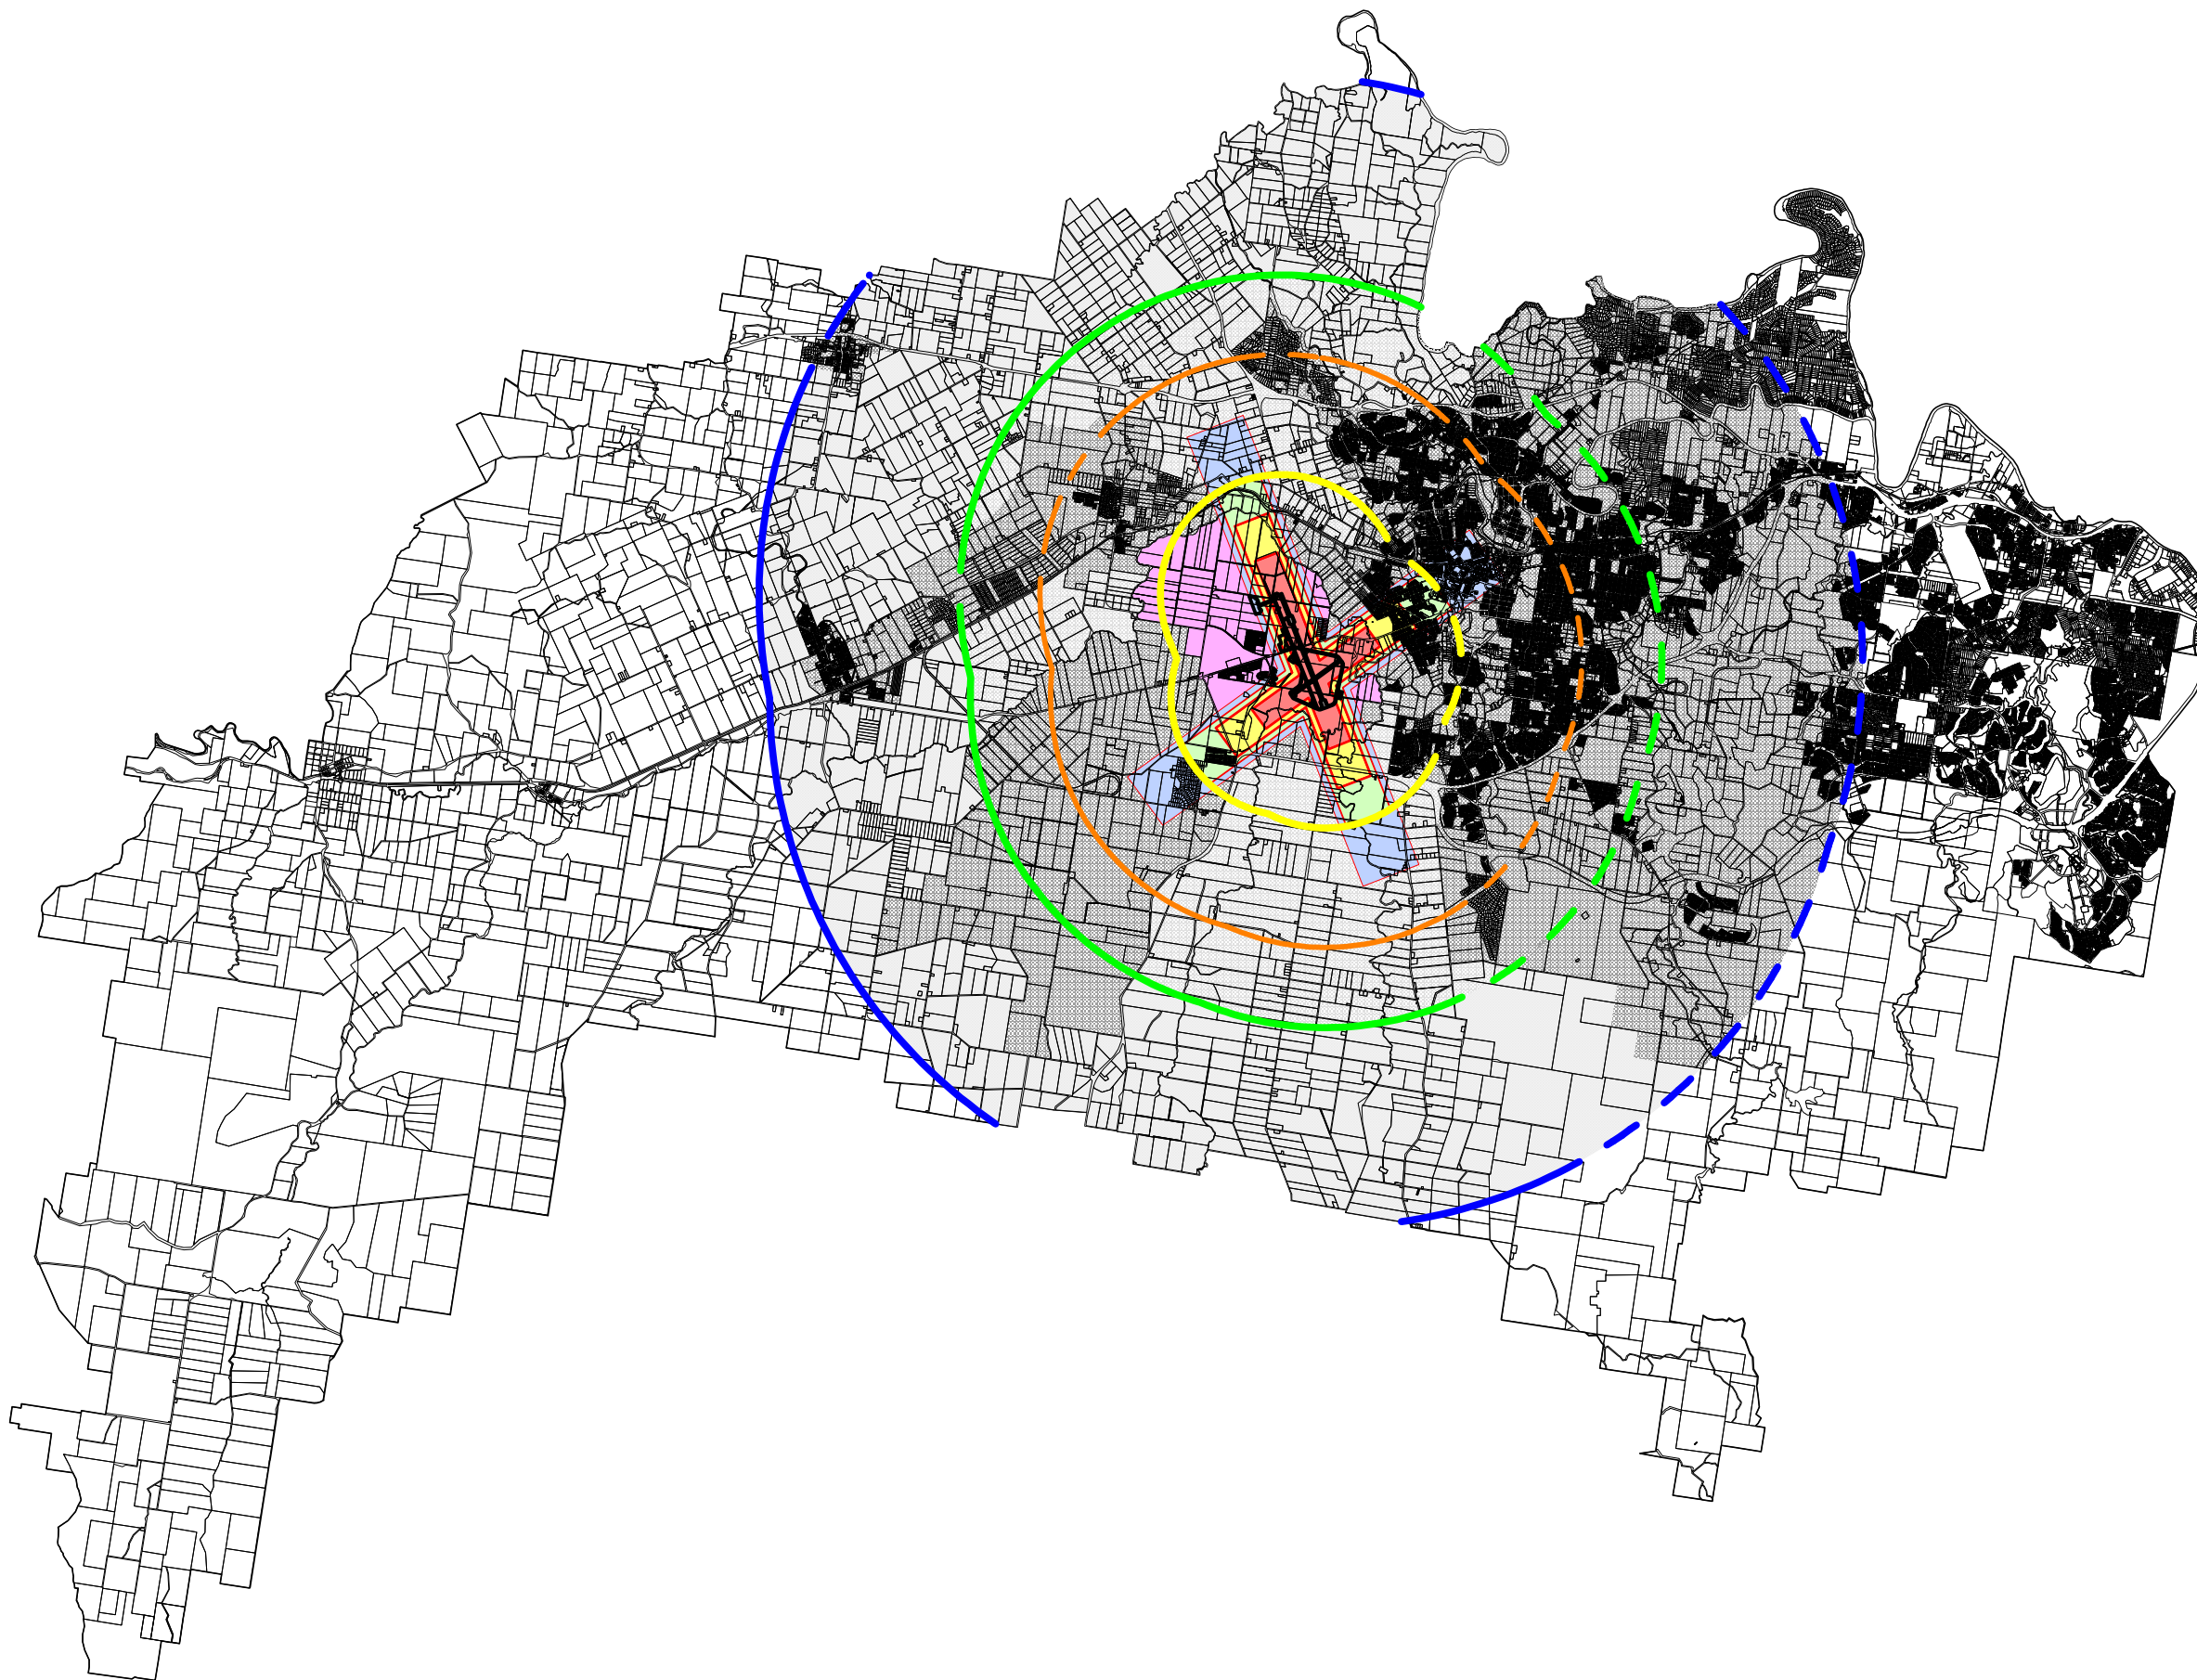

Overlay Map 4B Defence Facilities - Operational Airspace, Wildlife Attraction and Lighting

 Defence Area

Wildlife Hazard Buffer Zone

-  3km
-  8km
-  13km

Lighting Area Buffer

-  6km

Lighting Restriction Zone

-  Zone A
-  Zone B
-  Zone C
-  Zone D

 The provisions of the SPP for the Amberley Locality and surrounding rural areas are implemented by way of the Overlay Map and associated provisions and apply over this area.

 The provisions of the SPP for the existing and committed urban areas and townships are implemented by way of the relevant code provisions and apply over this area.

Note: For further information about how this map is to be applied through the new Ipswich Planning Scheme refer to section 3.4.2.1(1) in the Statement of Proposals.

Legend

kilometres
Scale 1:175,000

May 2019