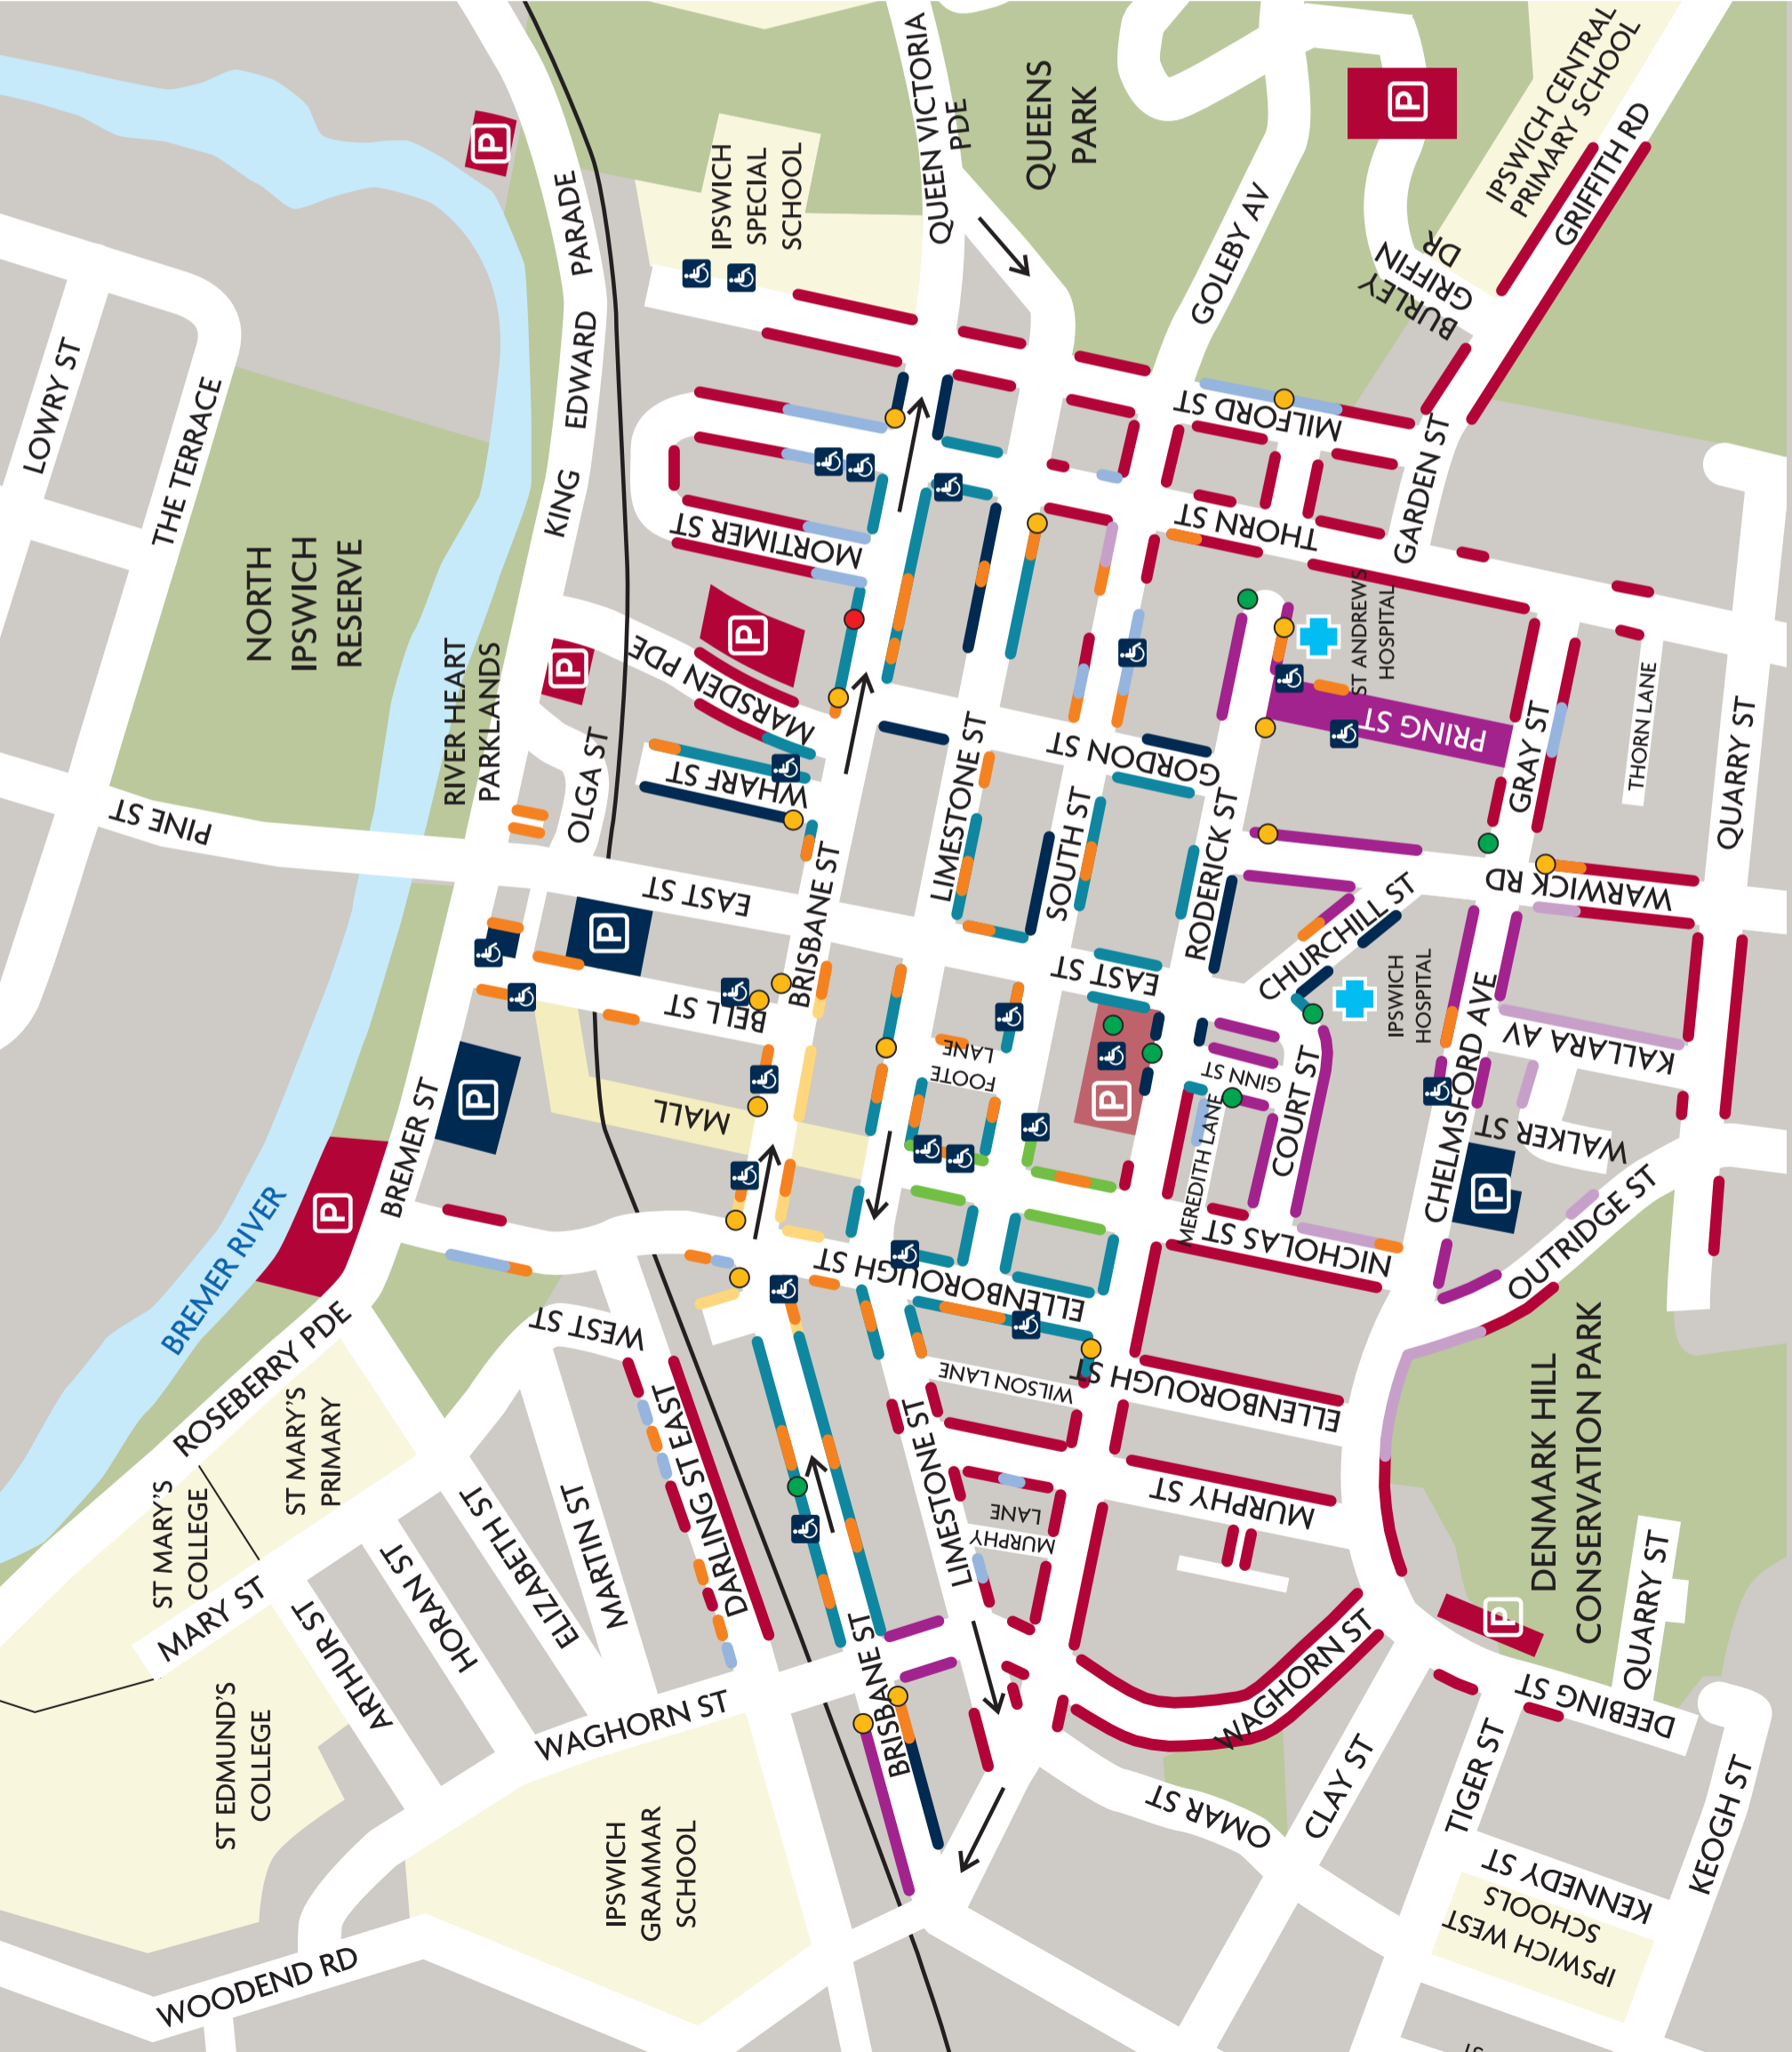

LEGEND

-  Free Long Stay On Street Parking
 -  Free Long Stay Off Street Parking
 -  Free Short Stay Off Street Parking
 -  2P | 2 Hour Free Parking
 -  3P | 3 Hour Free Parking
 -  1P | 1 Hour Metered Parking
 -  2P | 2 Hour Metered Parking
 -  3P | 3 Hour Metered Parking
 -  3P | 3 Hour Metered Centre Island Parking
 -  4P | 4 Hour Metered Parking
 -  9P | 9 Hour Metered Parking
 -  Off Street Parking Station
 -  Loading Zone
 -  Free Motorcycle Parking
 -  Free Parking | 15 Mins Max
 -  Free Parking | 30 Mins Max
 -  Free Disabled Parking Bay
- *Some restrictions may apply
*Fees and restrictions may apply

Indicative only, map subject to change, actual parking restrictions may differ, current as of April 2015.