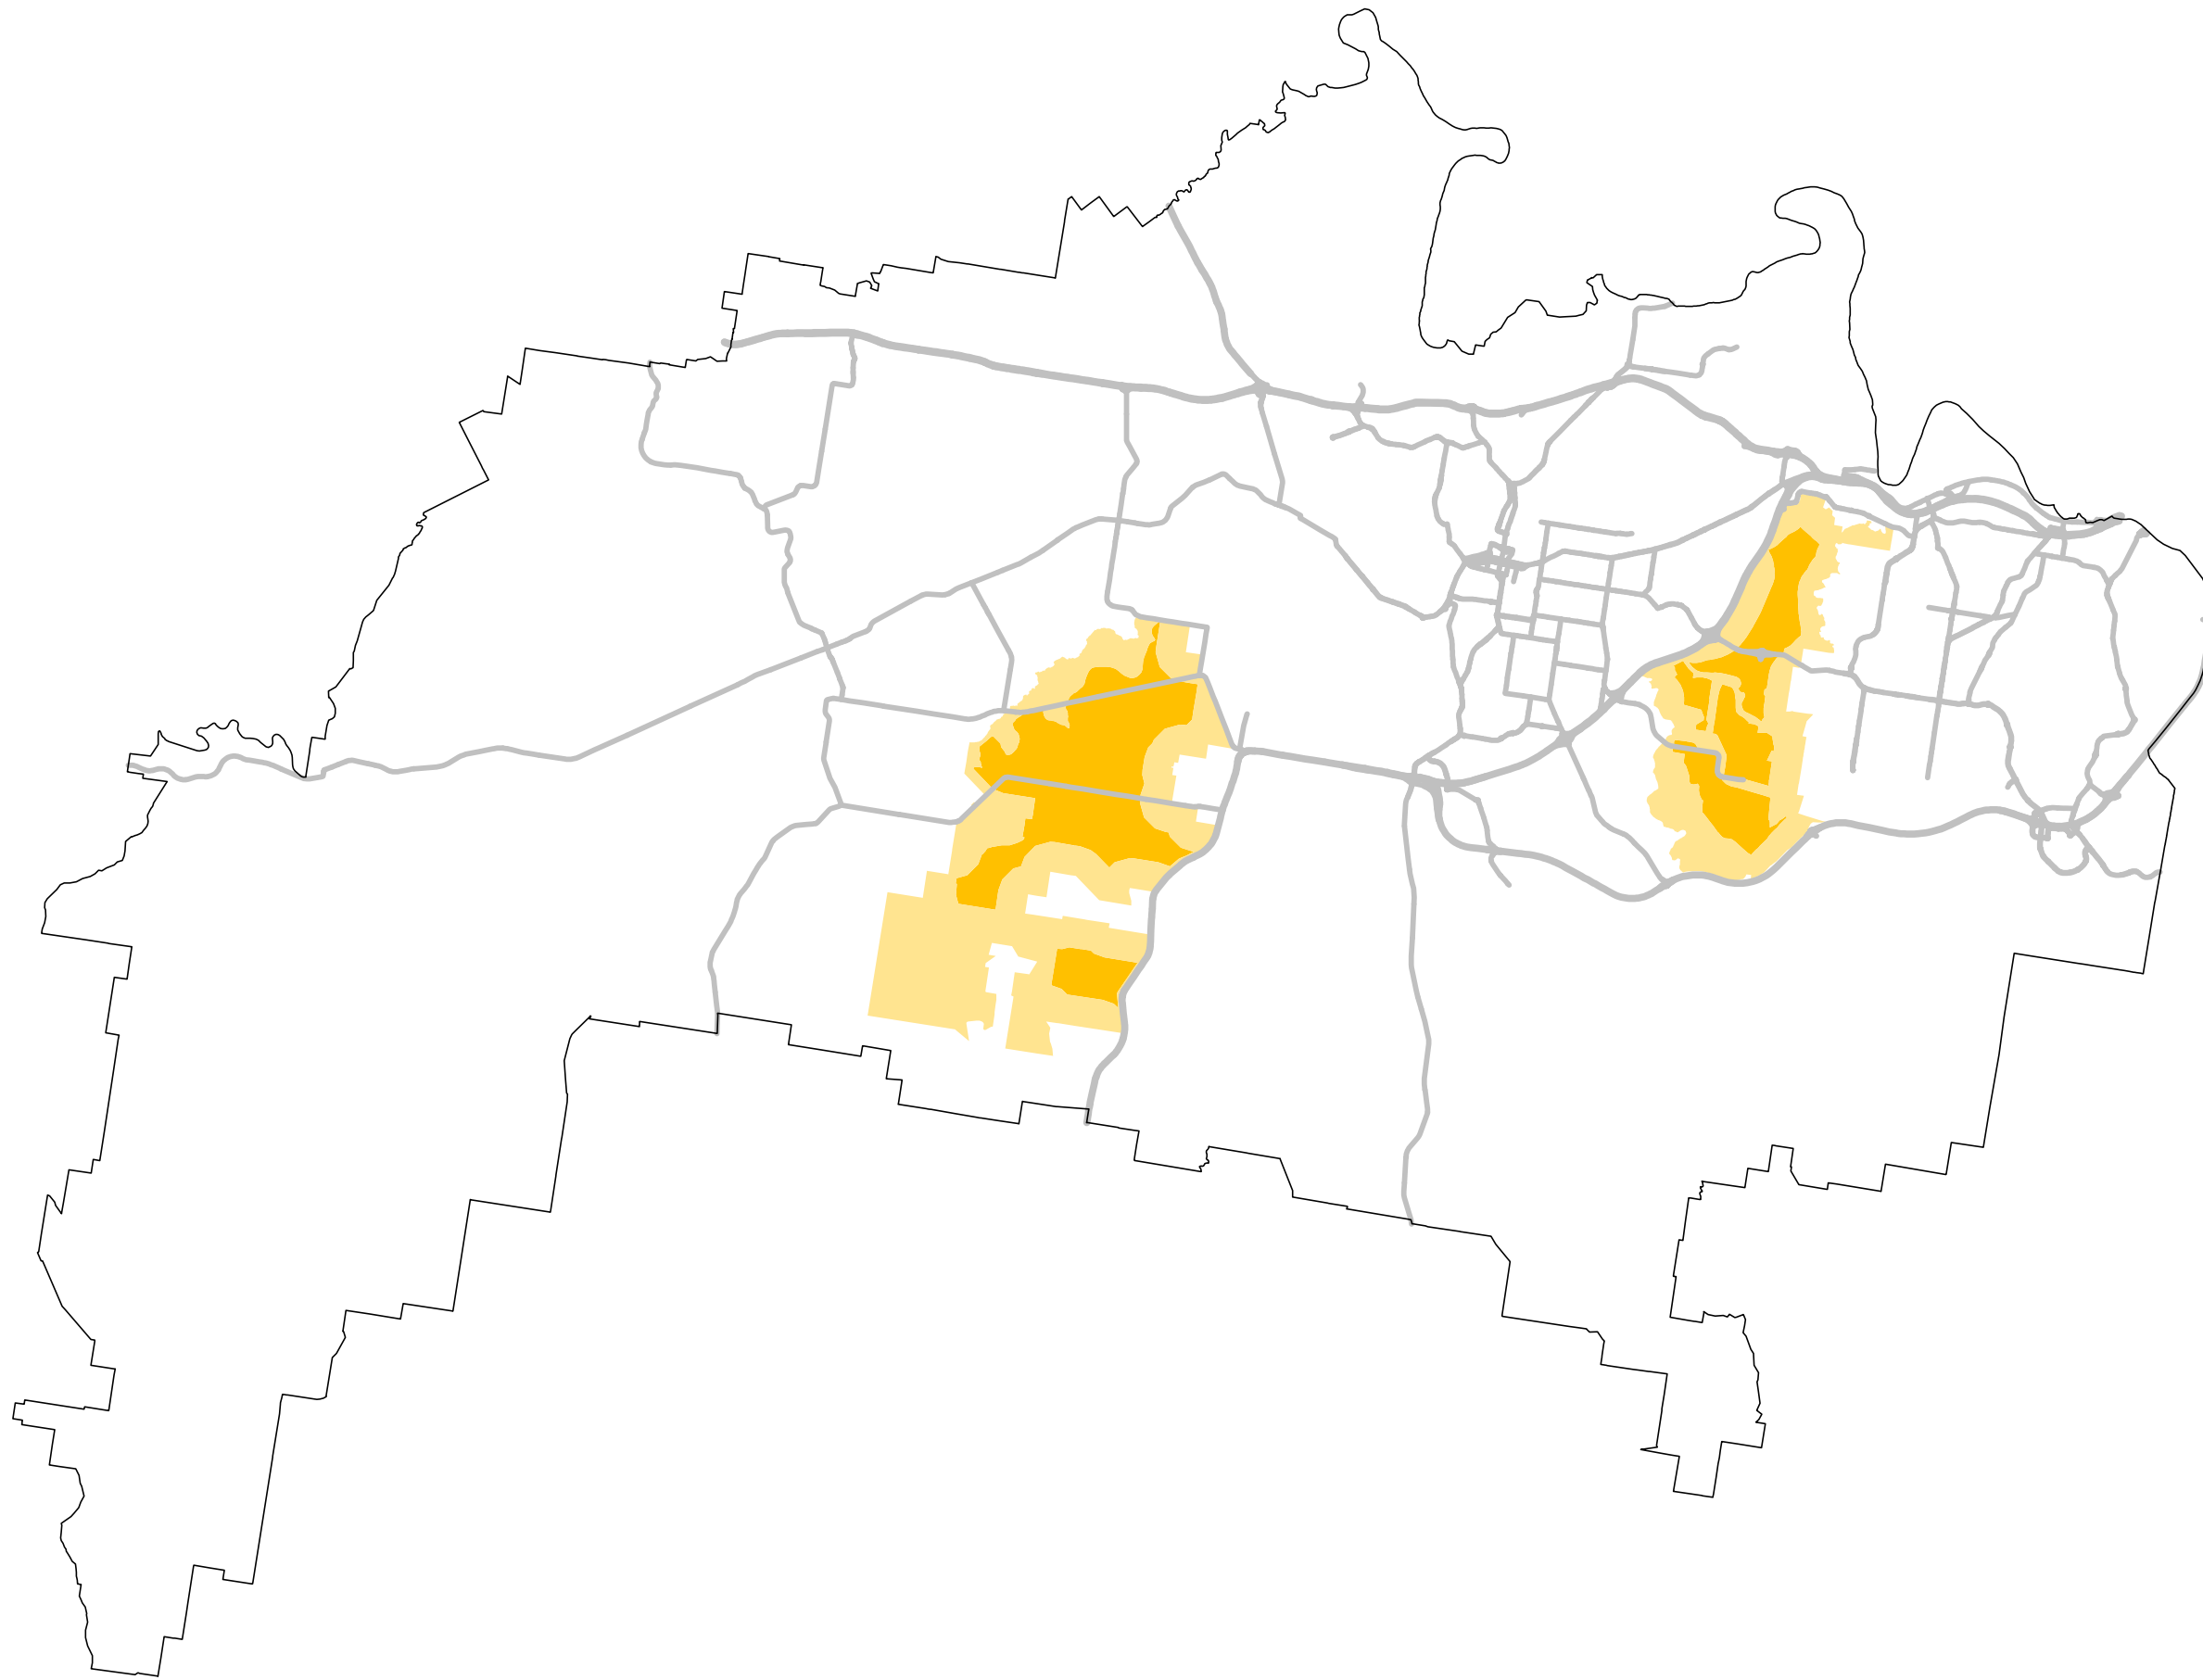

Strategic Framework Map 3 Waste Activity and Buffer Areas

-  Waste Activity Buffer Area
-  Waste Activity Area

Note: For further information about how this map is to be applied through the new Ipswich Planning Scheme refer to section 3.5.4.4(4) in the Statement of Proposals.

Legend

kilometres
Scale 1:175,000

May 2019