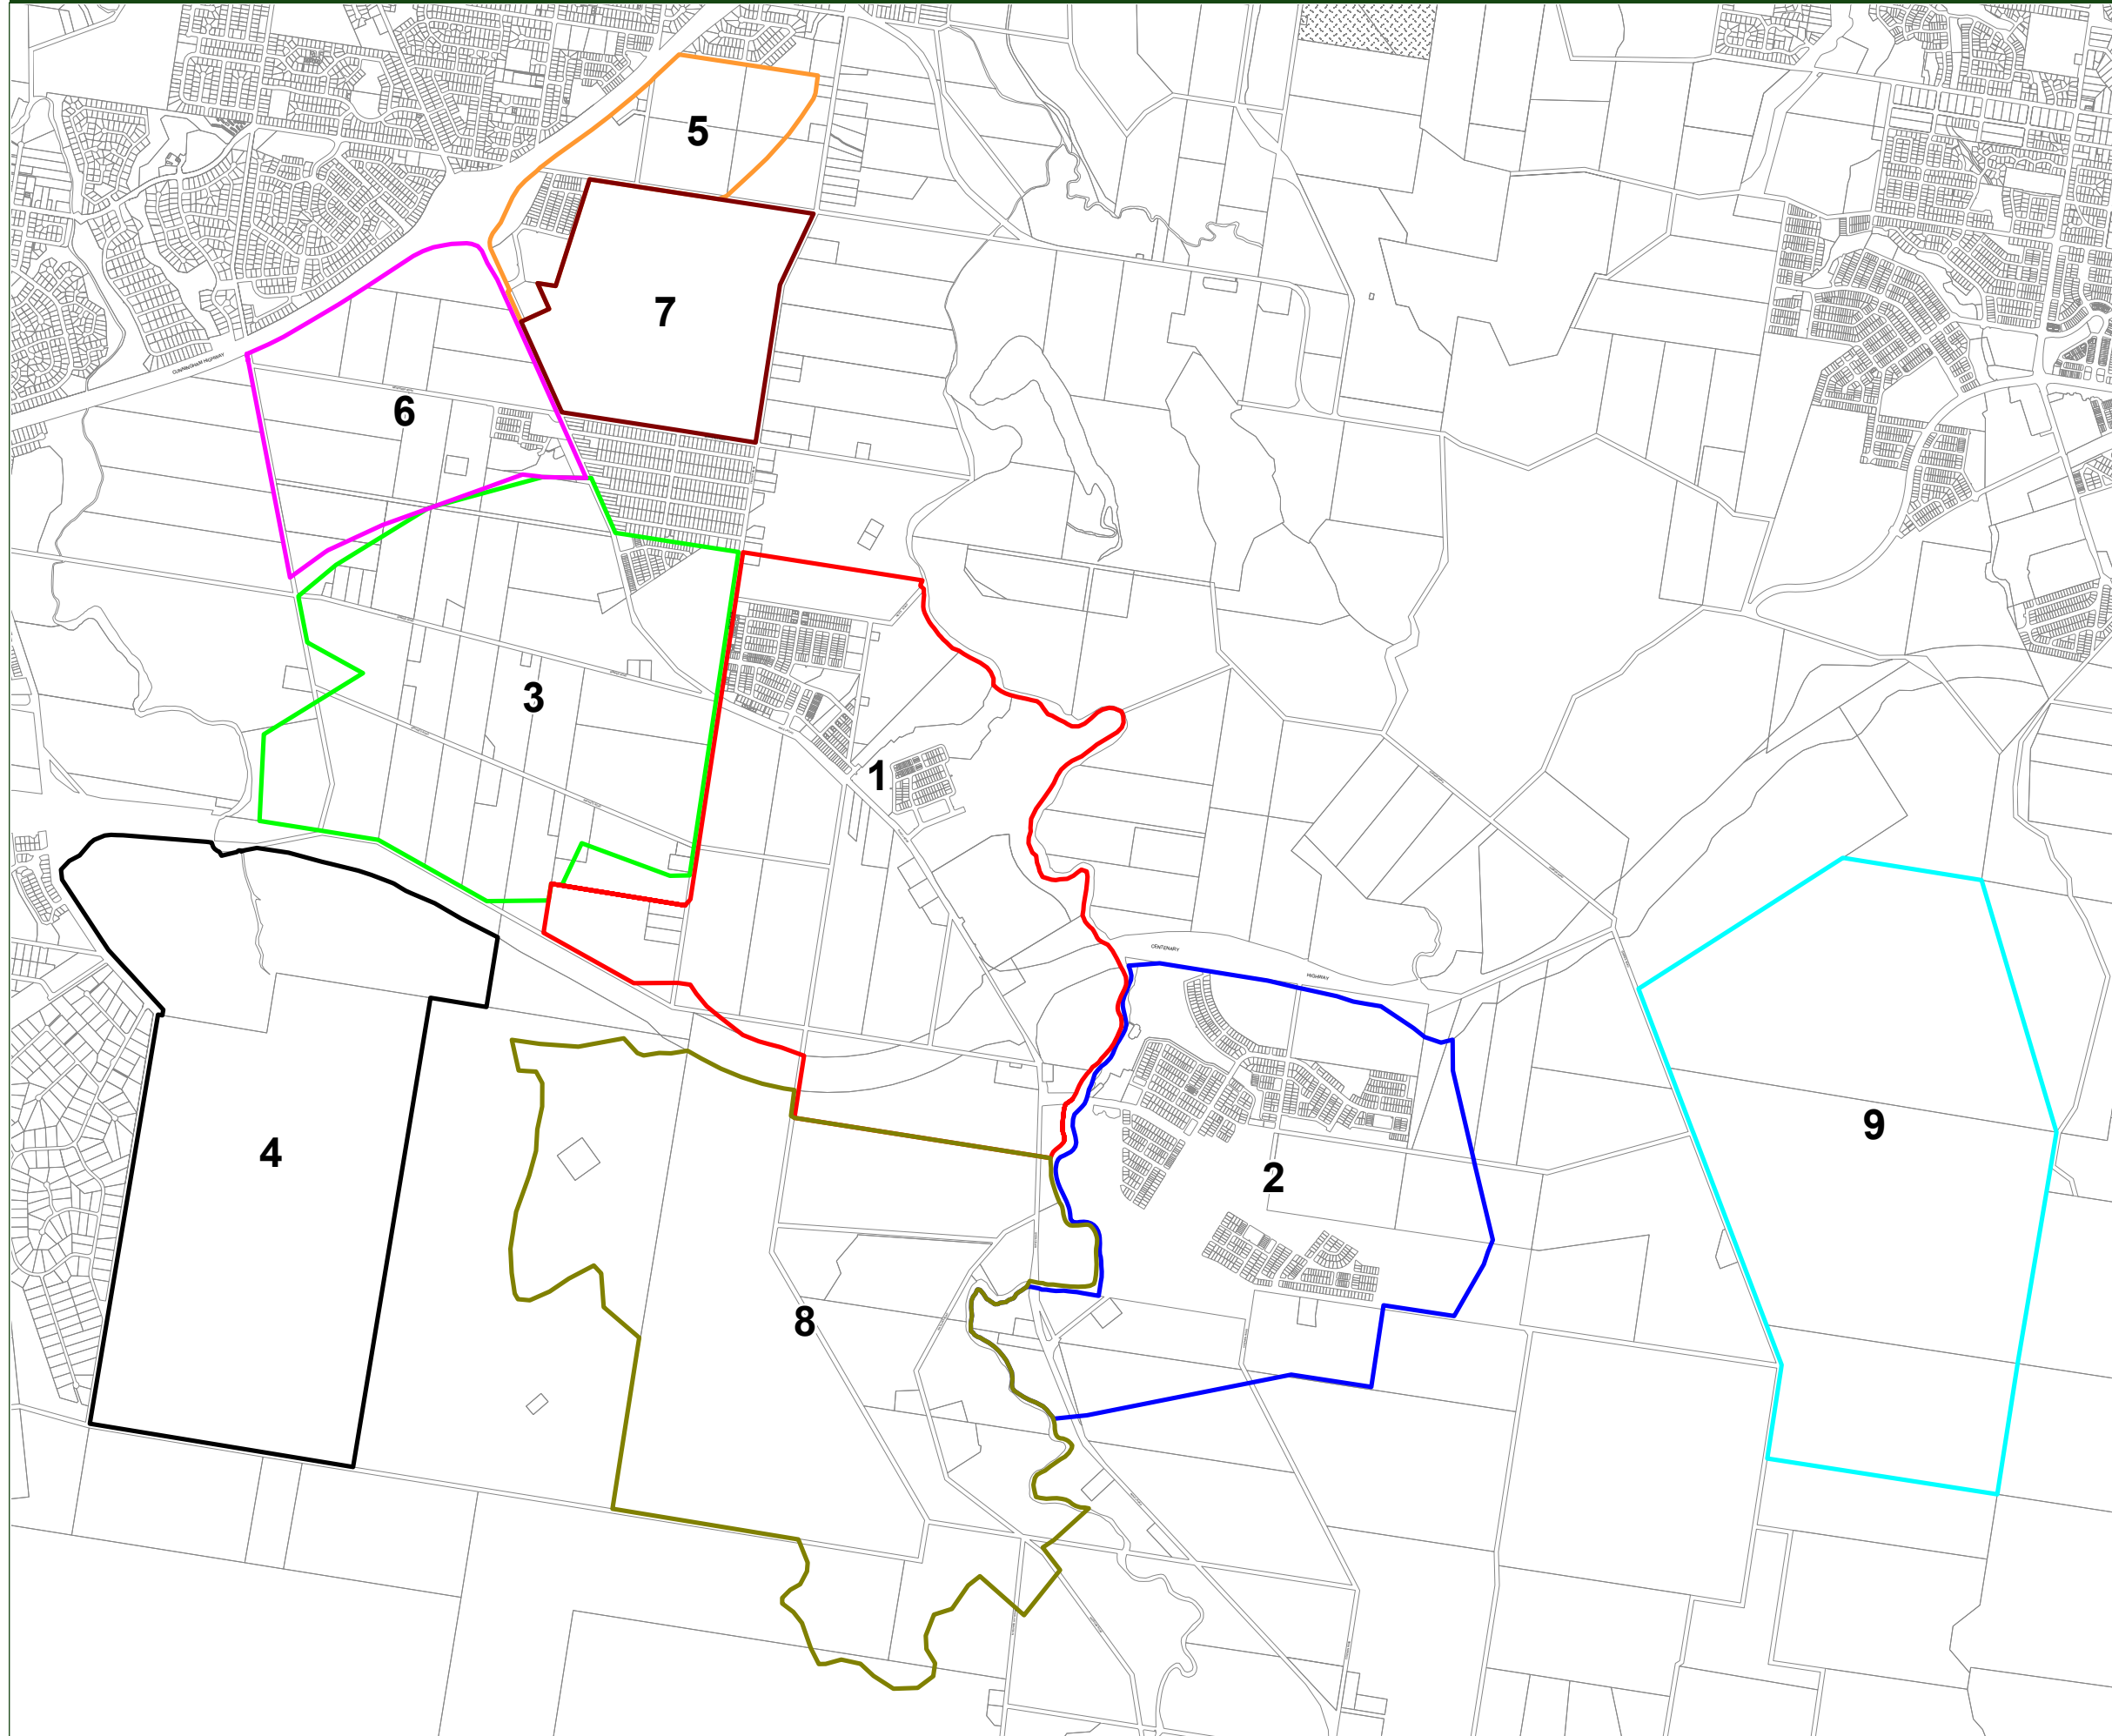

Endorsed Context Plan Areas

IPSWICH CITY COUNCIL
45 Roderick Street, Ipswich Queensland 4305
Data Compiled by: Strategic Planning Branch,
Planning & Development Department
Phone: (07) 3810 6888
Fax: (07) 3281 7085
Email: plandev@ipswich.qld.gov.au

- Endorsed Context Plan Area 1
- Endorsed Context Plan Area 2
- Endorsed Context Plan Area 3
- Endorsed Context Plan Area 4
- Endorsed Context Plan Area 5 (Part)
- Endorsed Context Plan Area 6
- Endorsed Context Plan Area 7
- Endorsed Context Plan Area 8
- Endorsed Context Plan Area 9

Note: This map has been produced for the purposes of the 2018/19 Ipswich City Council budget.

Map Grid : Geocentric Datum of Australia (G.D.A.)
Level Datum : Australian Height Datum (A.H.D.)

Legend

Scale 1:30,000