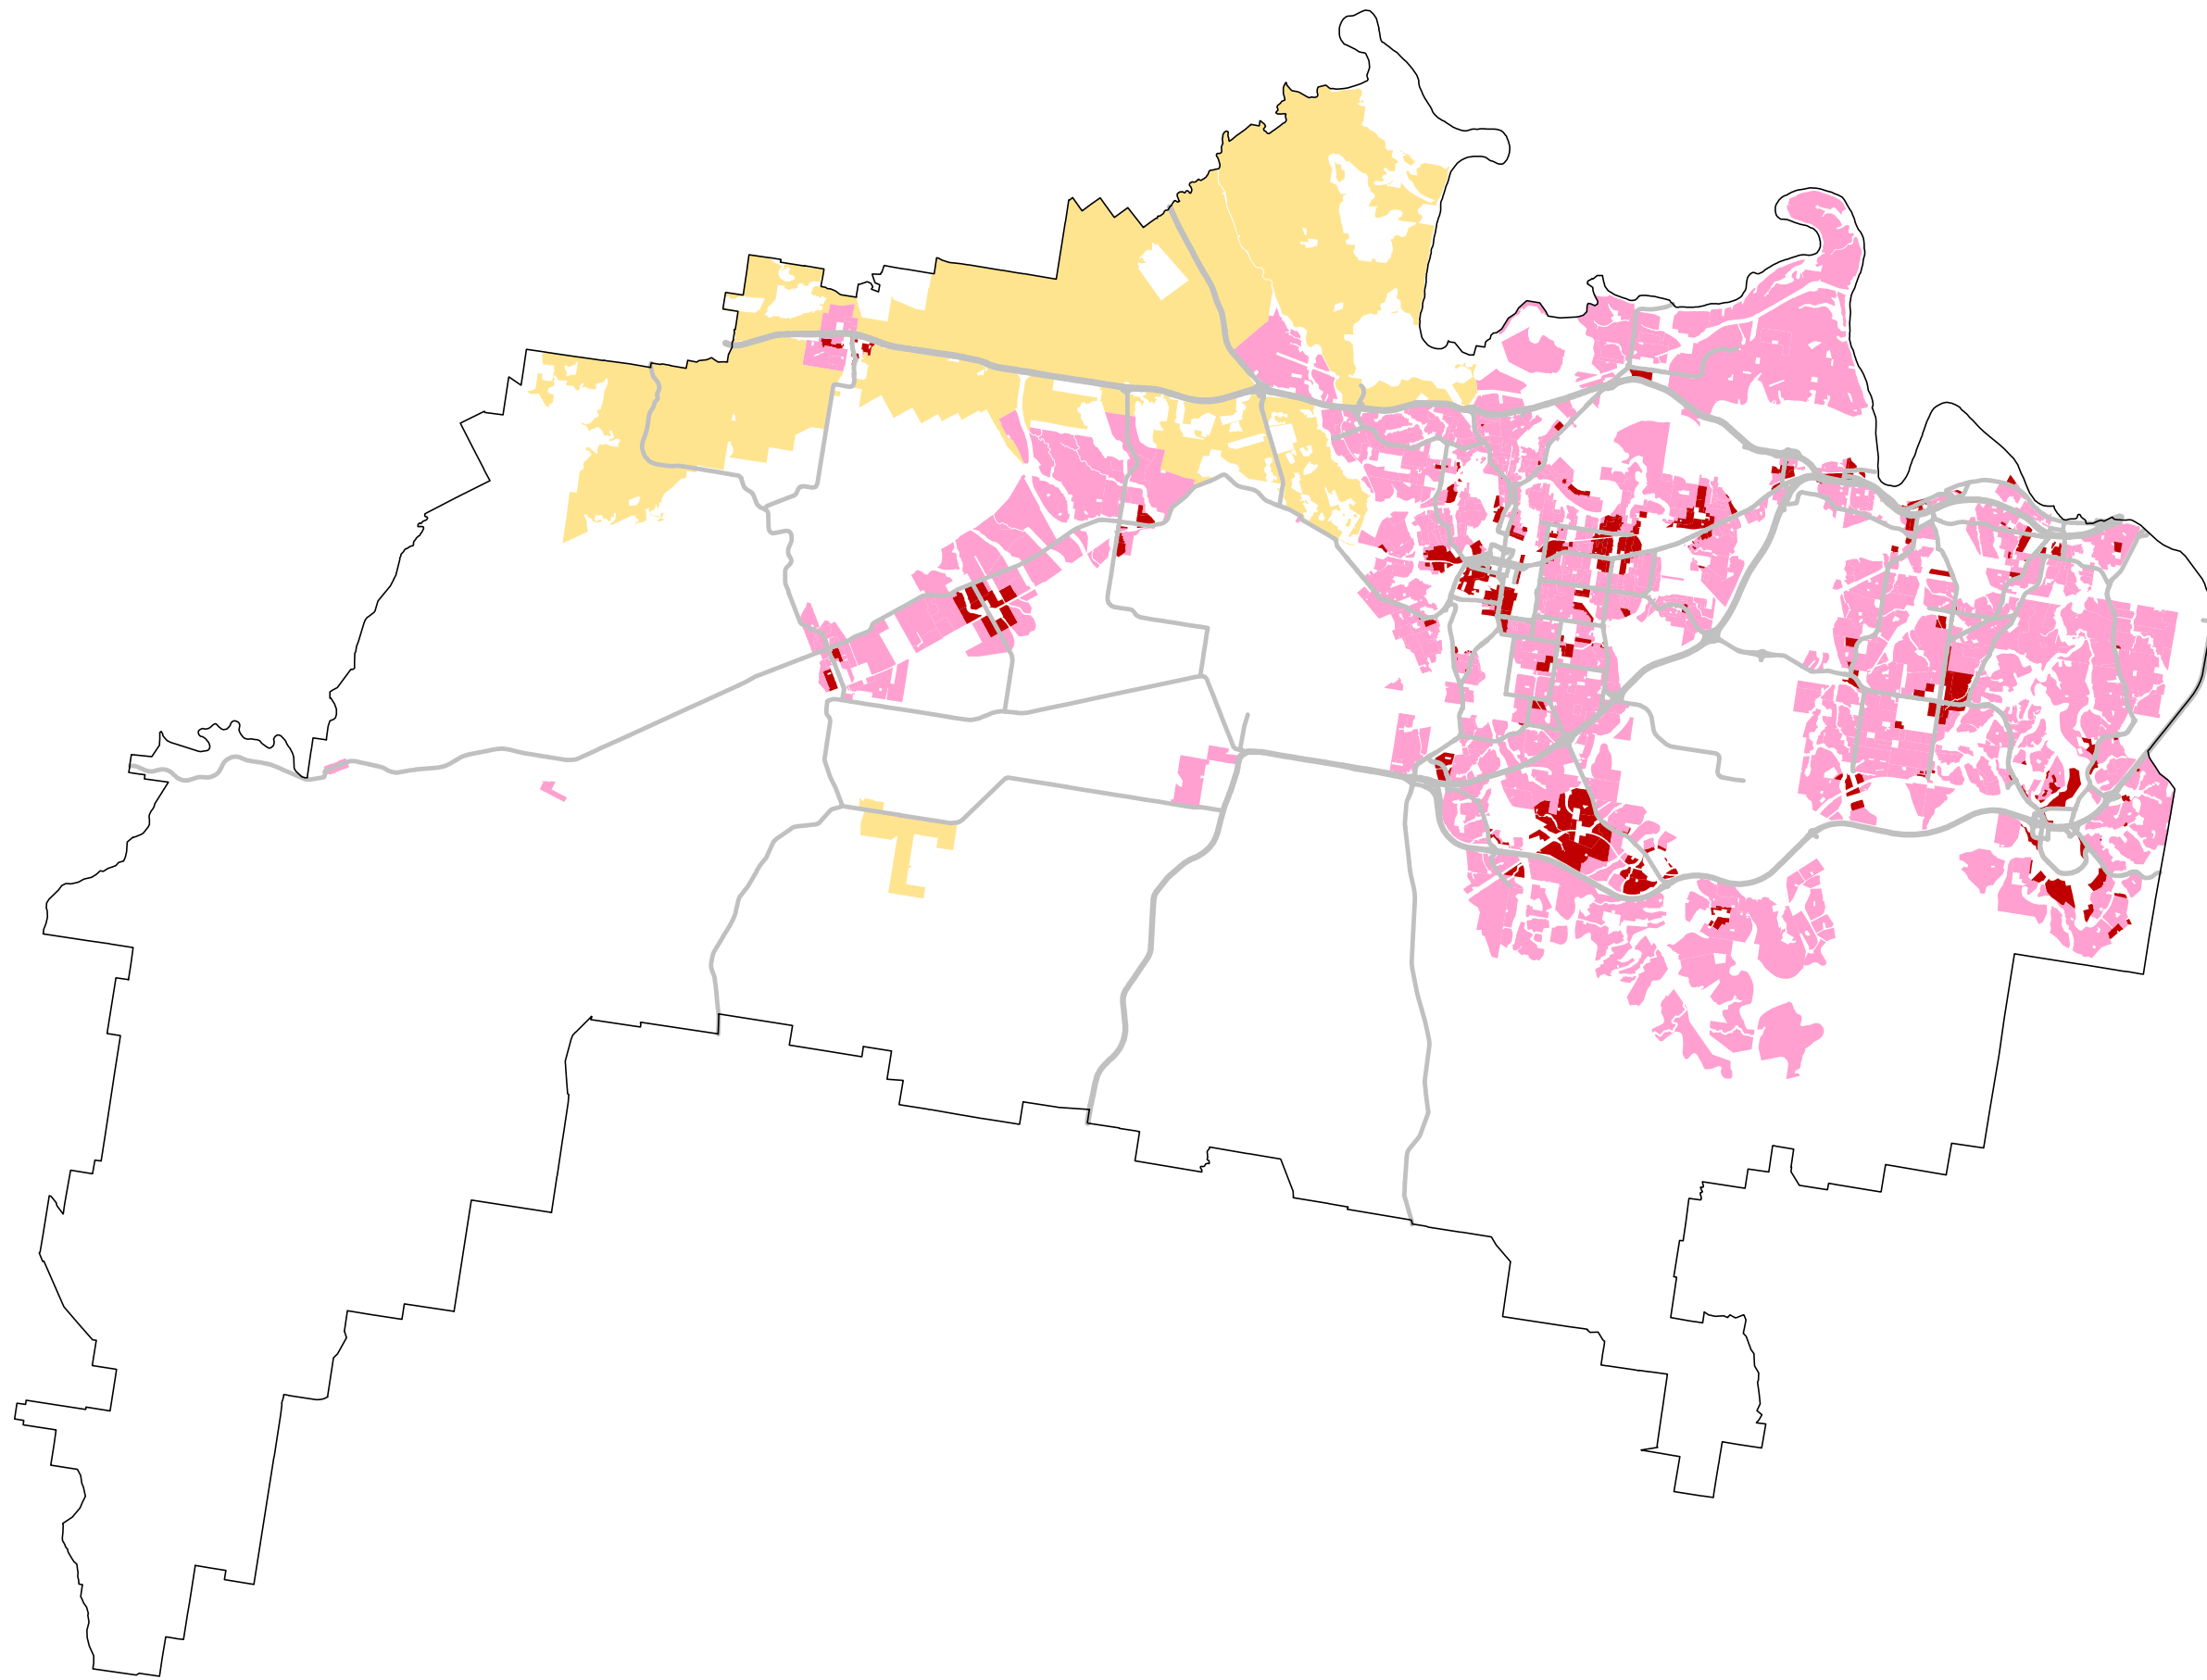

Strategic Framework Map 4 Housing Areas

-  Low Density Residential
-  Medium / High Density Residential
-  Rural Living

Note: For further information about how this map is to be applied through the new Ipswich Planning Scheme refer to section 3.5.5(5) in the Statement of Proposals.

Legend

kilometres
Scale 1:175,000

May 2019