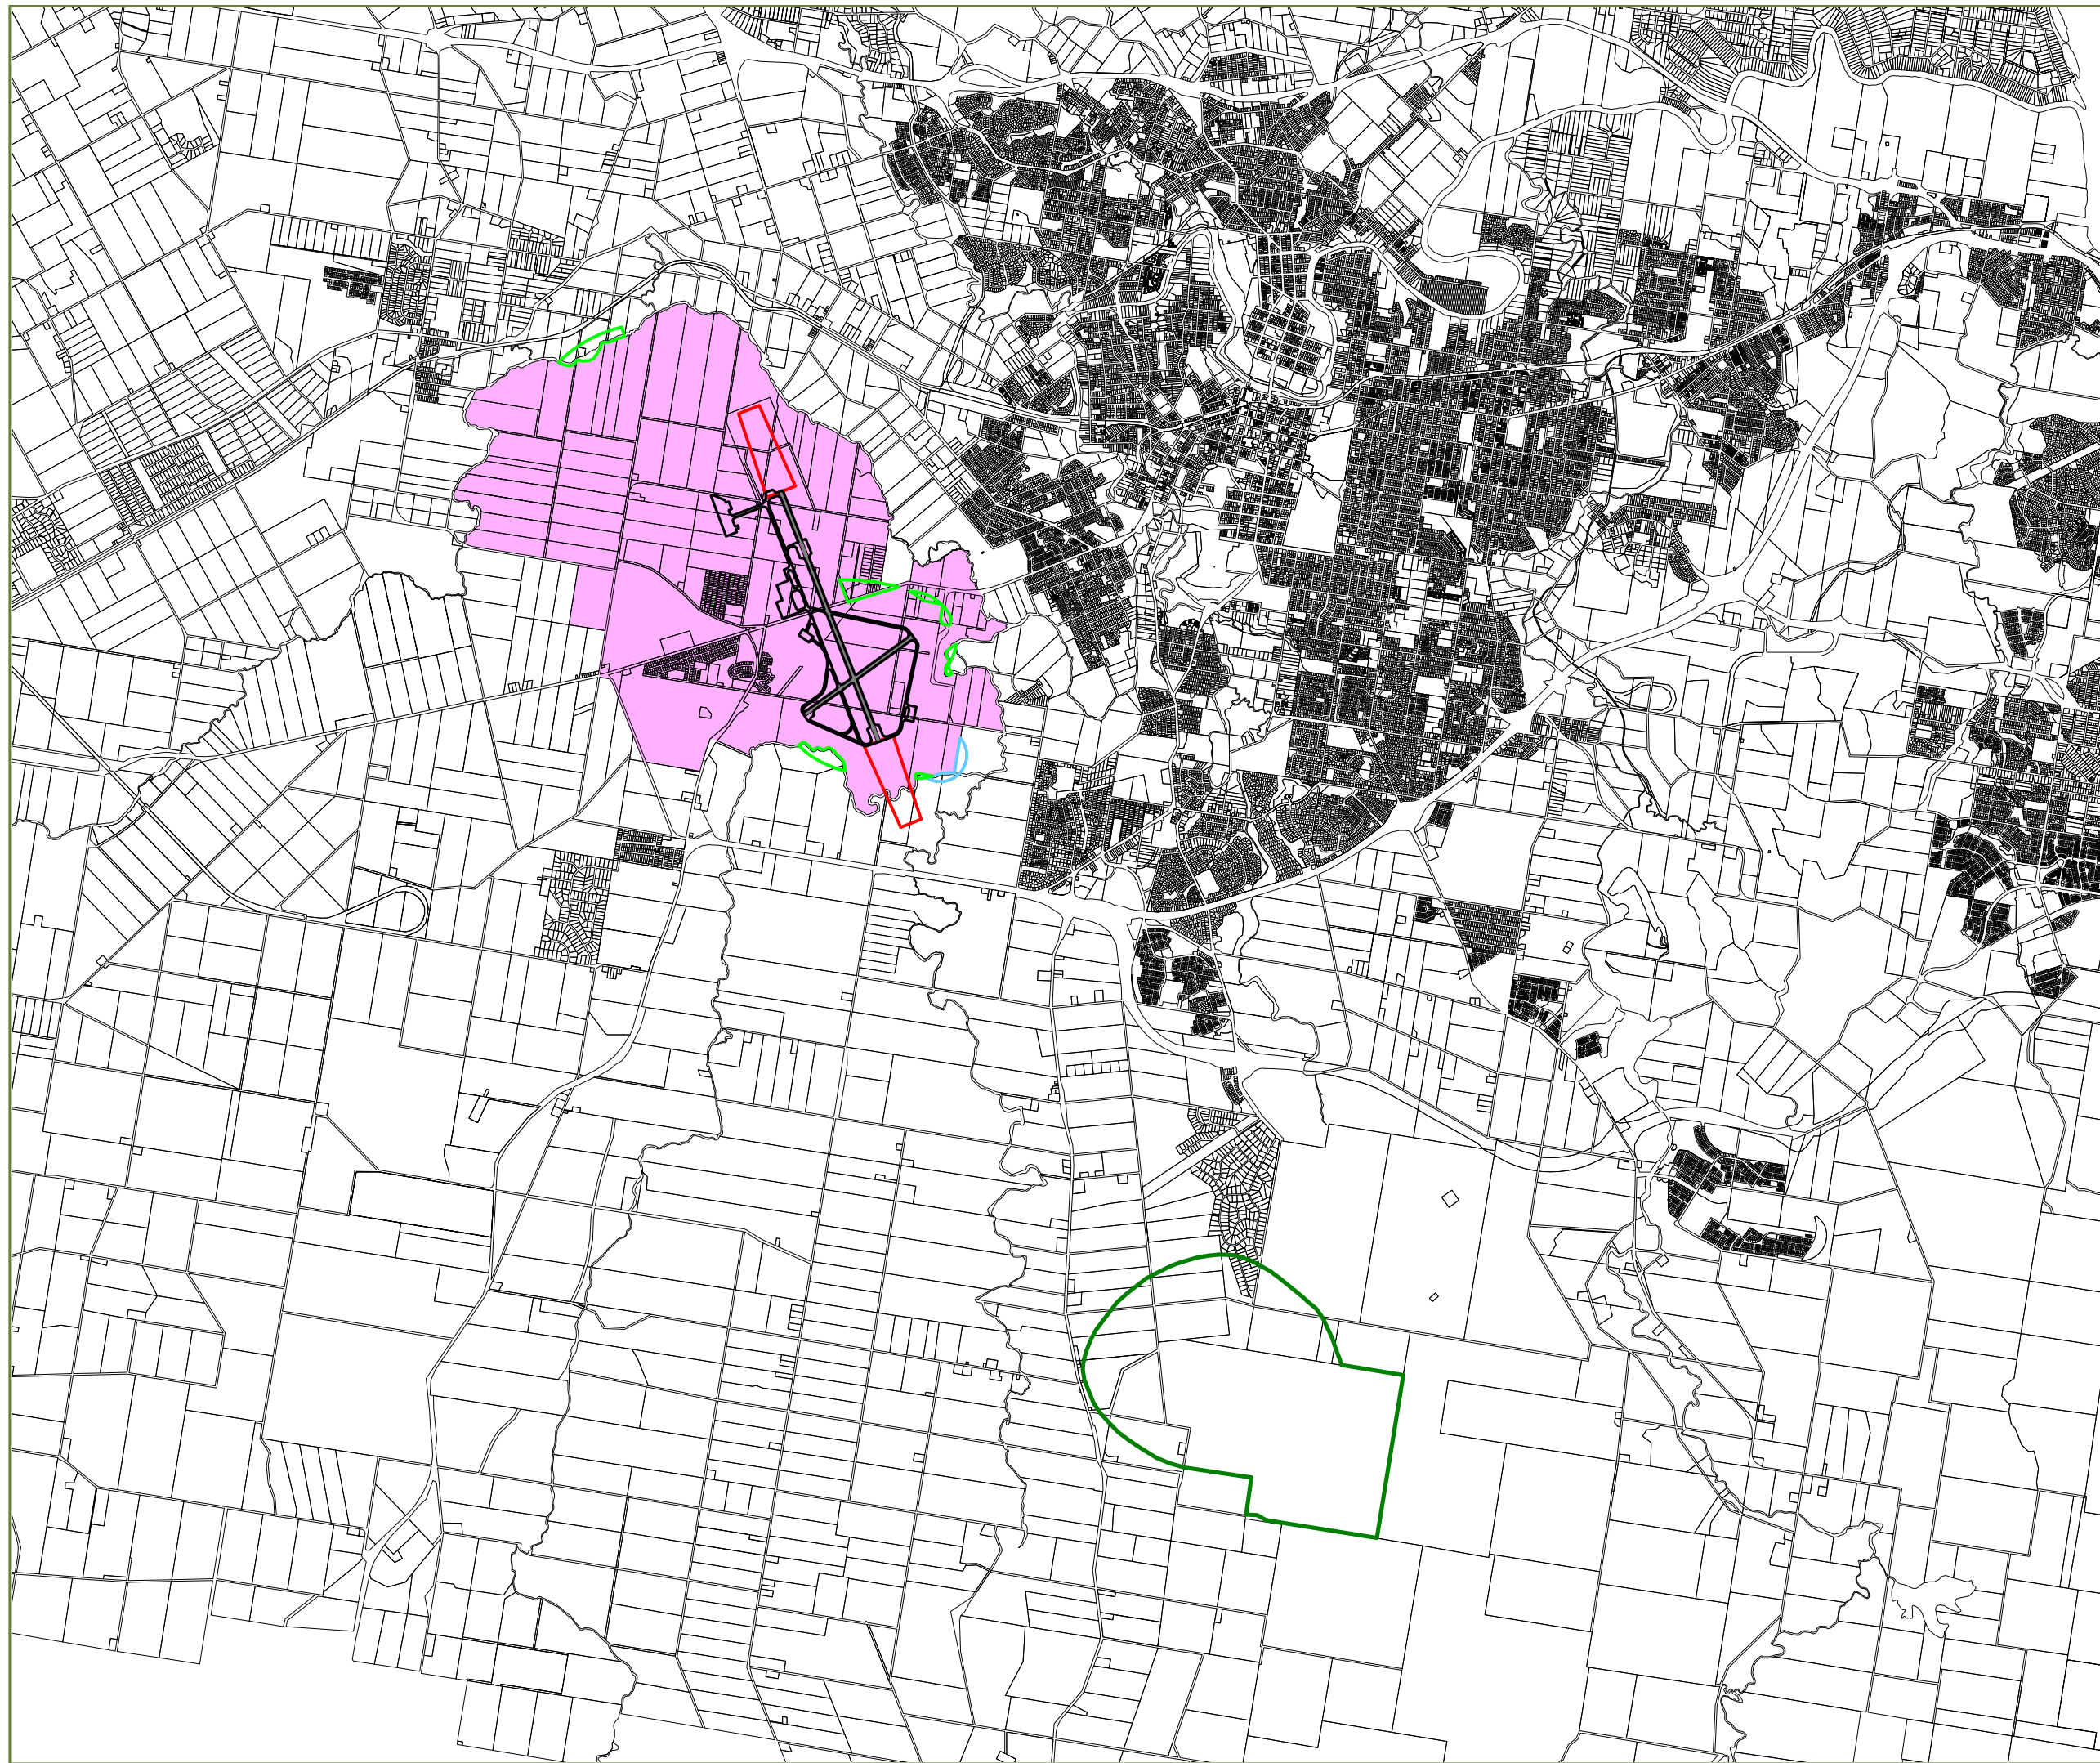

**Overlay Map 4D**  
**Defence Facilities - Explosive Storage**  
**Safeguard, Public Safety Areas and Purga**  
**Rifle Range**

-  Defence Area
-  Public Safety Area Buffer
-  Explosive Storage Safeguard Buffer
-  Building Restricted Area
-  Purga Rifle Range Buffer

*Note: For further information about how this map is to be applied through the new Ipswich Planning Scheme refer to section 3.4.2.1(1) in the Statement of Proposals.*

**Legend**

kilometres  
Scale 1:70,000