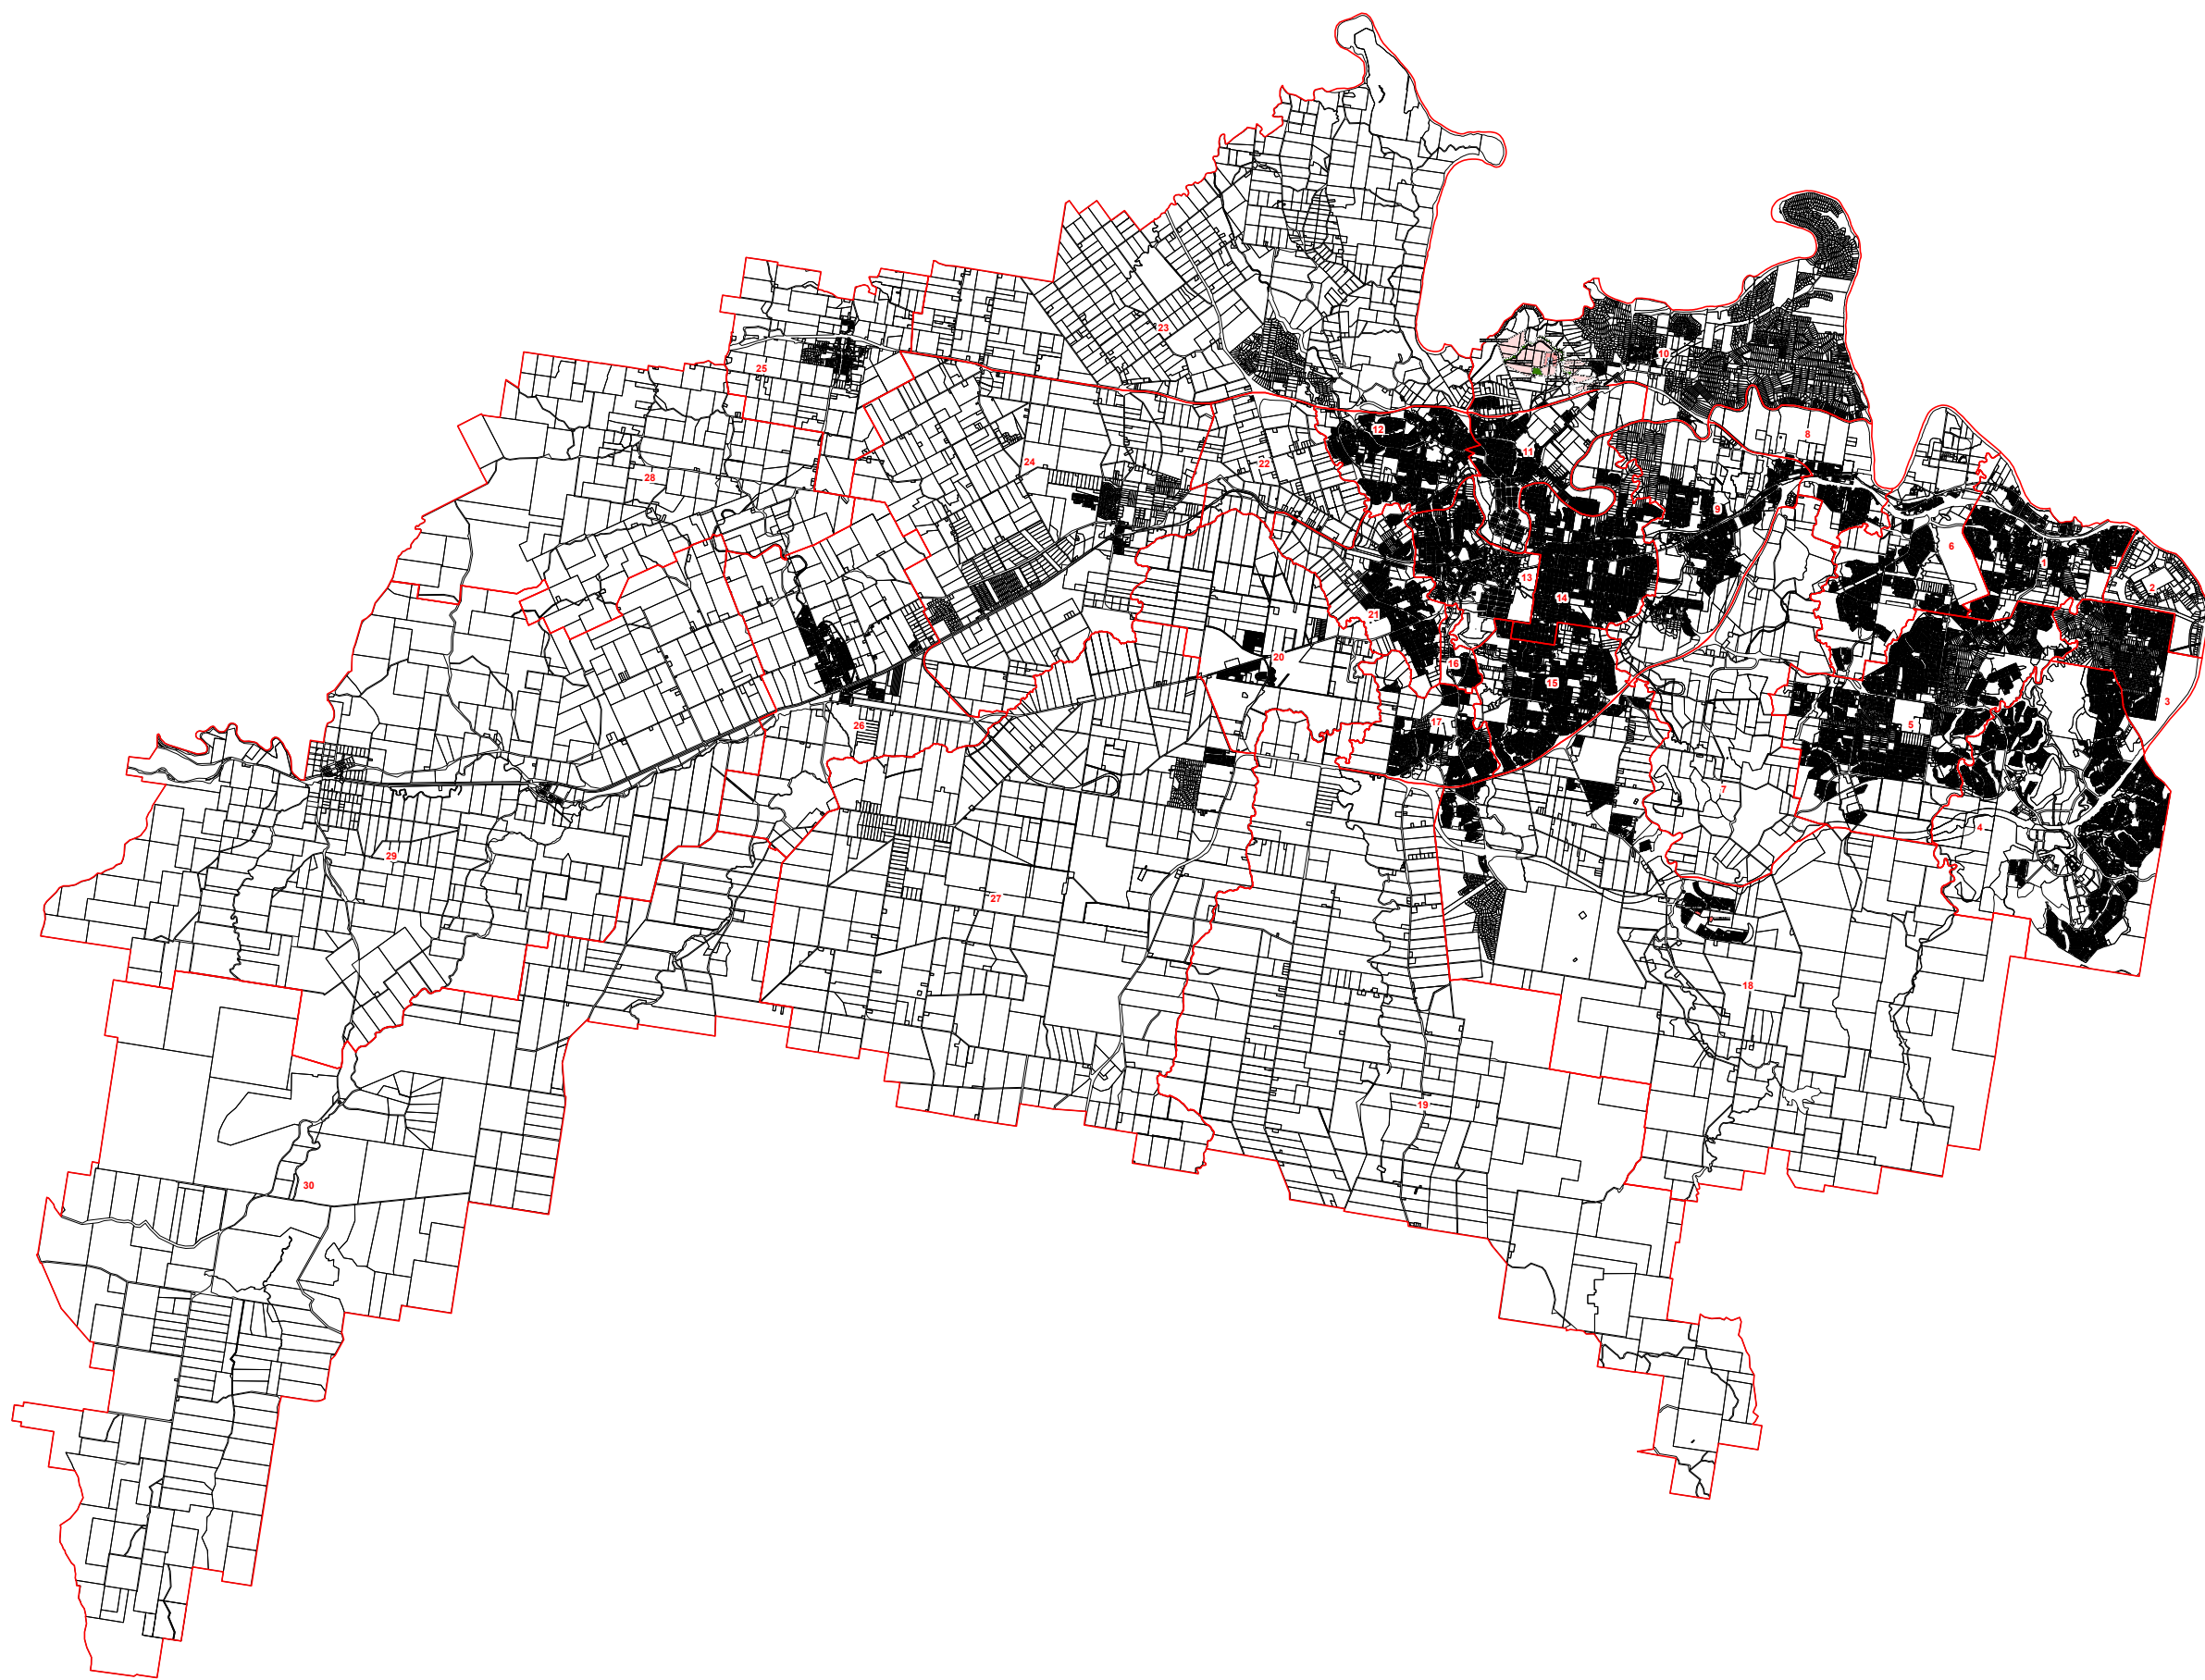

### Local Framework Map Alternate Options 2

#### Precincts

- Low Density Residential
- Character Residential Low Density
- Character Mixed Density
- Low-Medium Density Residential
- Medium Density Residential
- High Density Residential
- Principal Centre
- Major Centre
- District Centre
- Local Centre
- Neighbourhood Centre
- Character Mixed Use
- Low Impact Industry
- Medium Impact Industry
- Industry Investigation
- Tourism
- Community Facilities
- Special Purpose
- Special Opportunity
- Limited Development
- Recreation and Open Space
- Environmental Management
- Conservation
- Township
- Rural 1 (Agricultural)
- Rural 2 (Pastoral)
- Rural 3 (Rural Living)
- Rural 4 (Special Land Management)
- 1 Local Area Framework - Area Boundary and Number
- Indicative Boundary, subject to further detailed assessment

Legend

kilometres  
Scale 1:175,000

May 2019