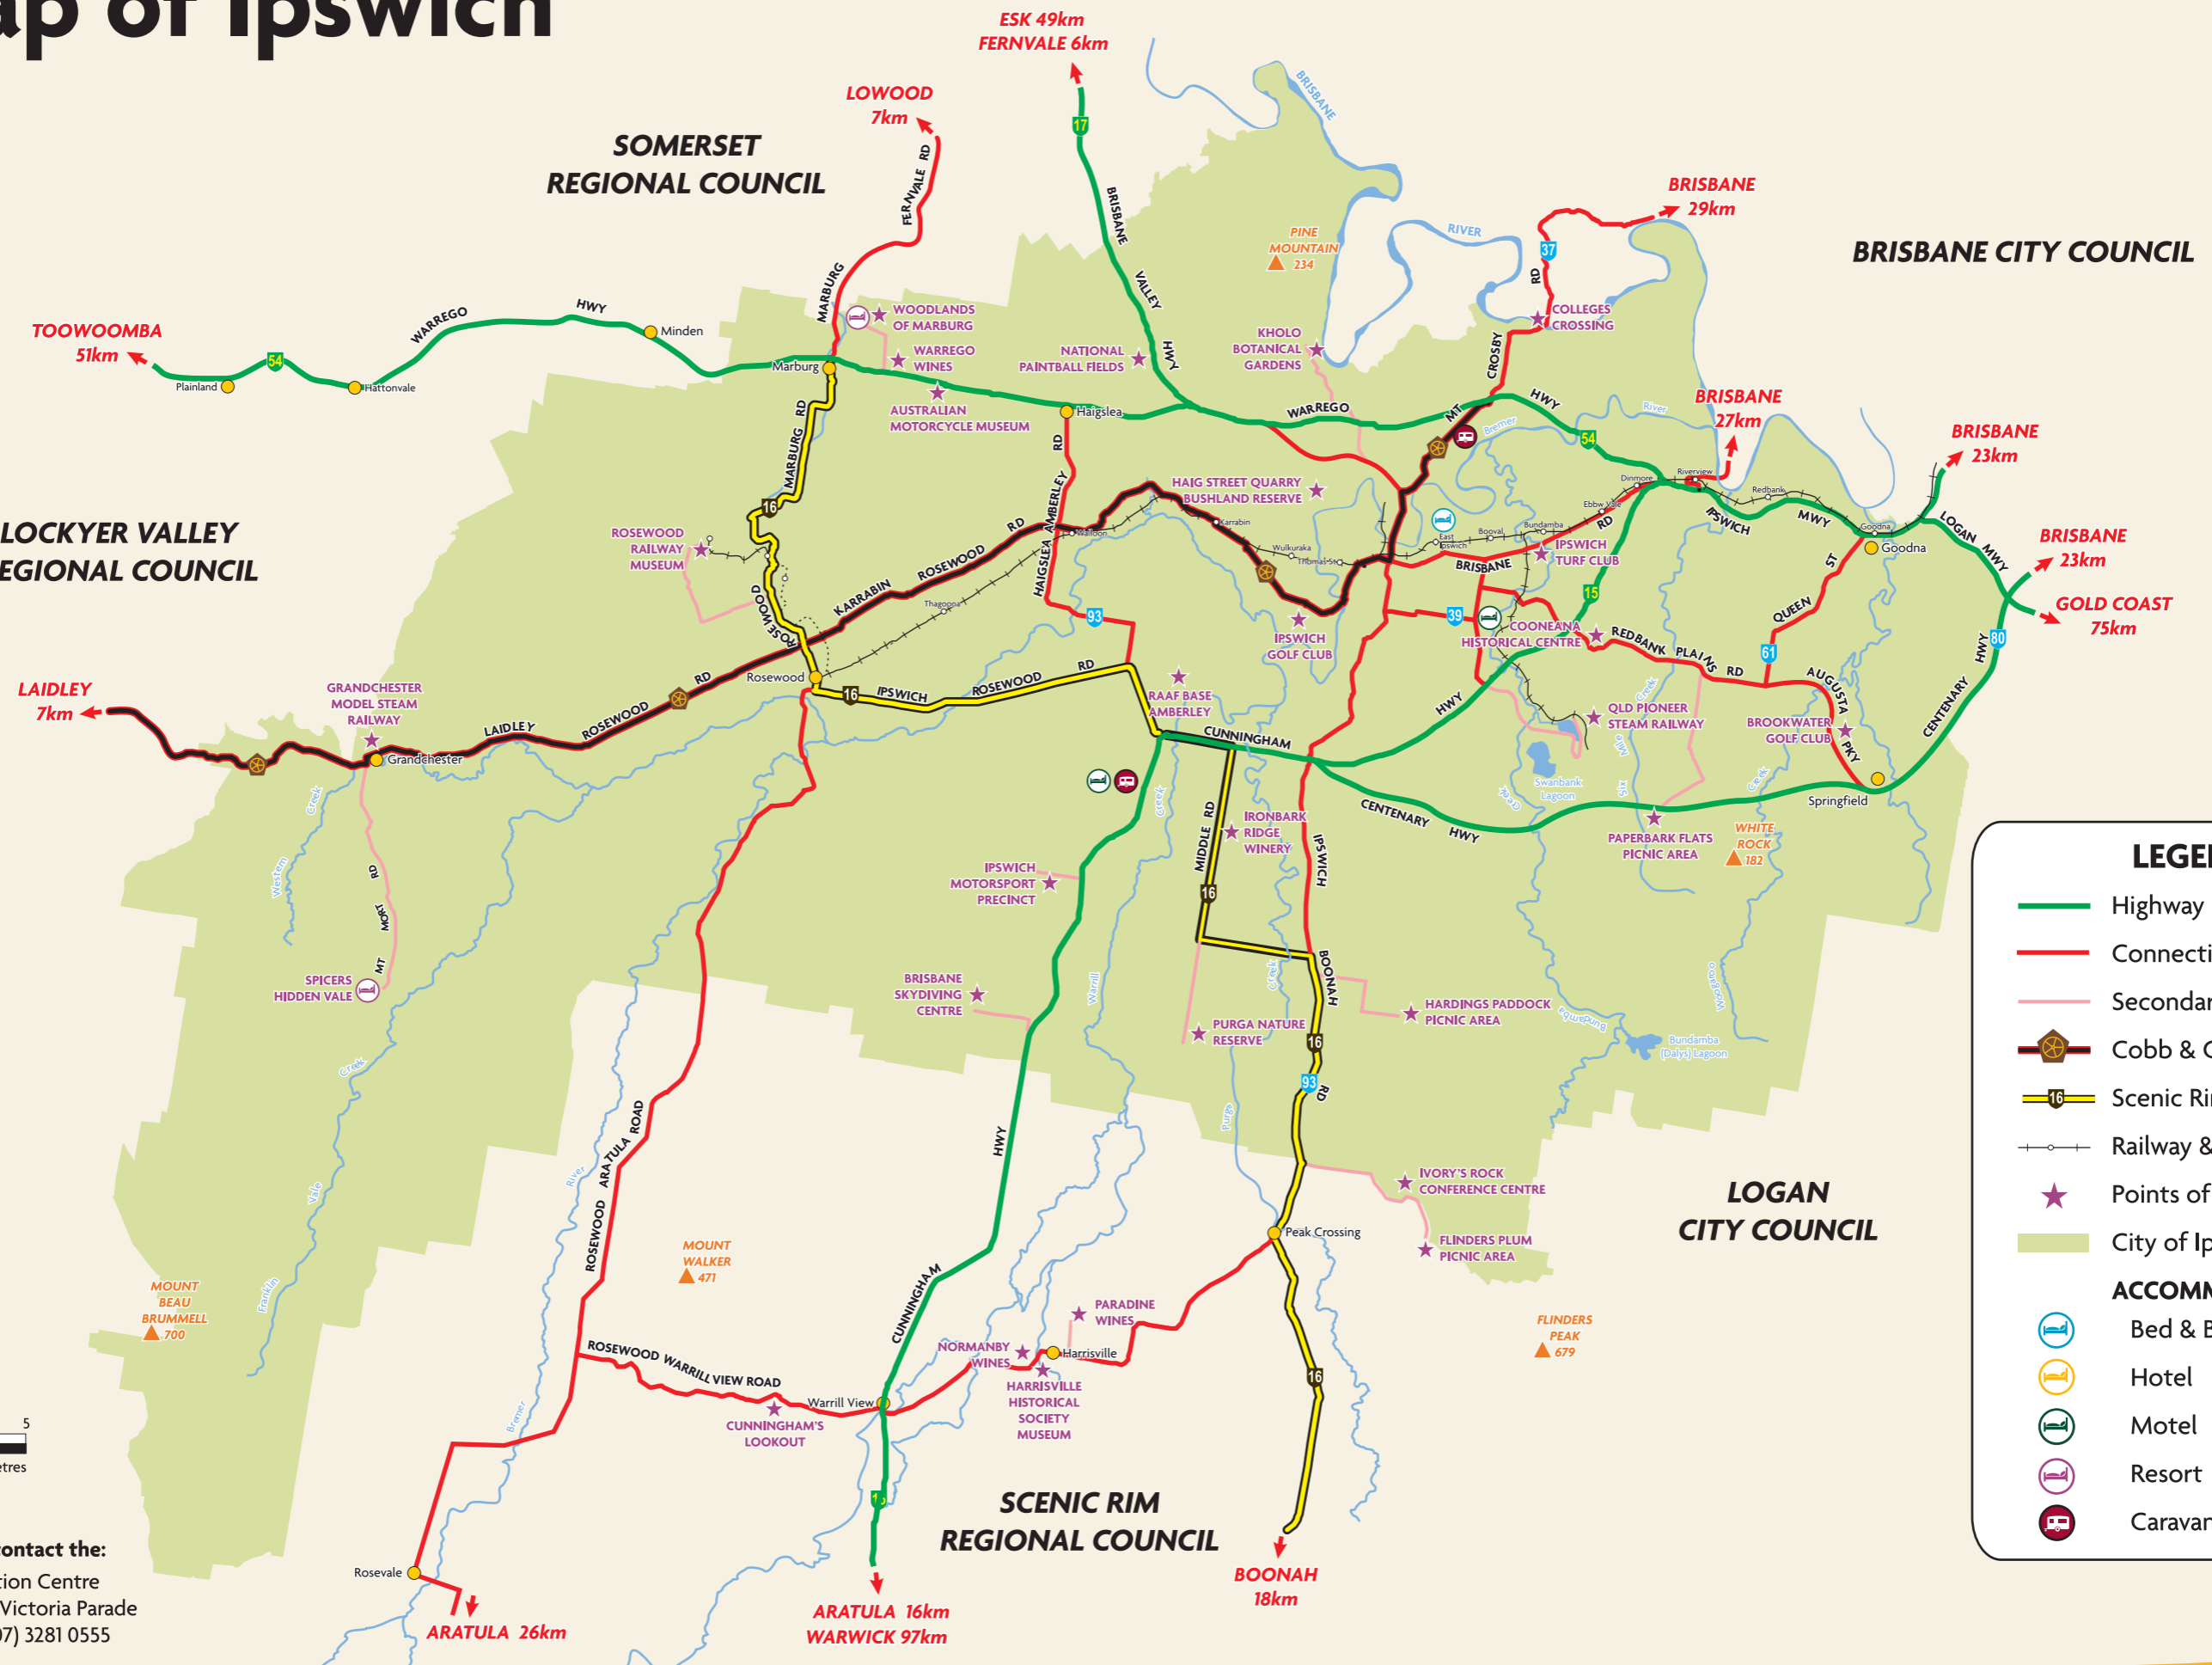

# Map of Ipswich

For more information contact the:  
 Ipswich Visitor Information Centre  
 Queens Park, 14 Queen Victoria Parade  
 Ipswich QLD 4305 Ph: (07) 3281 0555