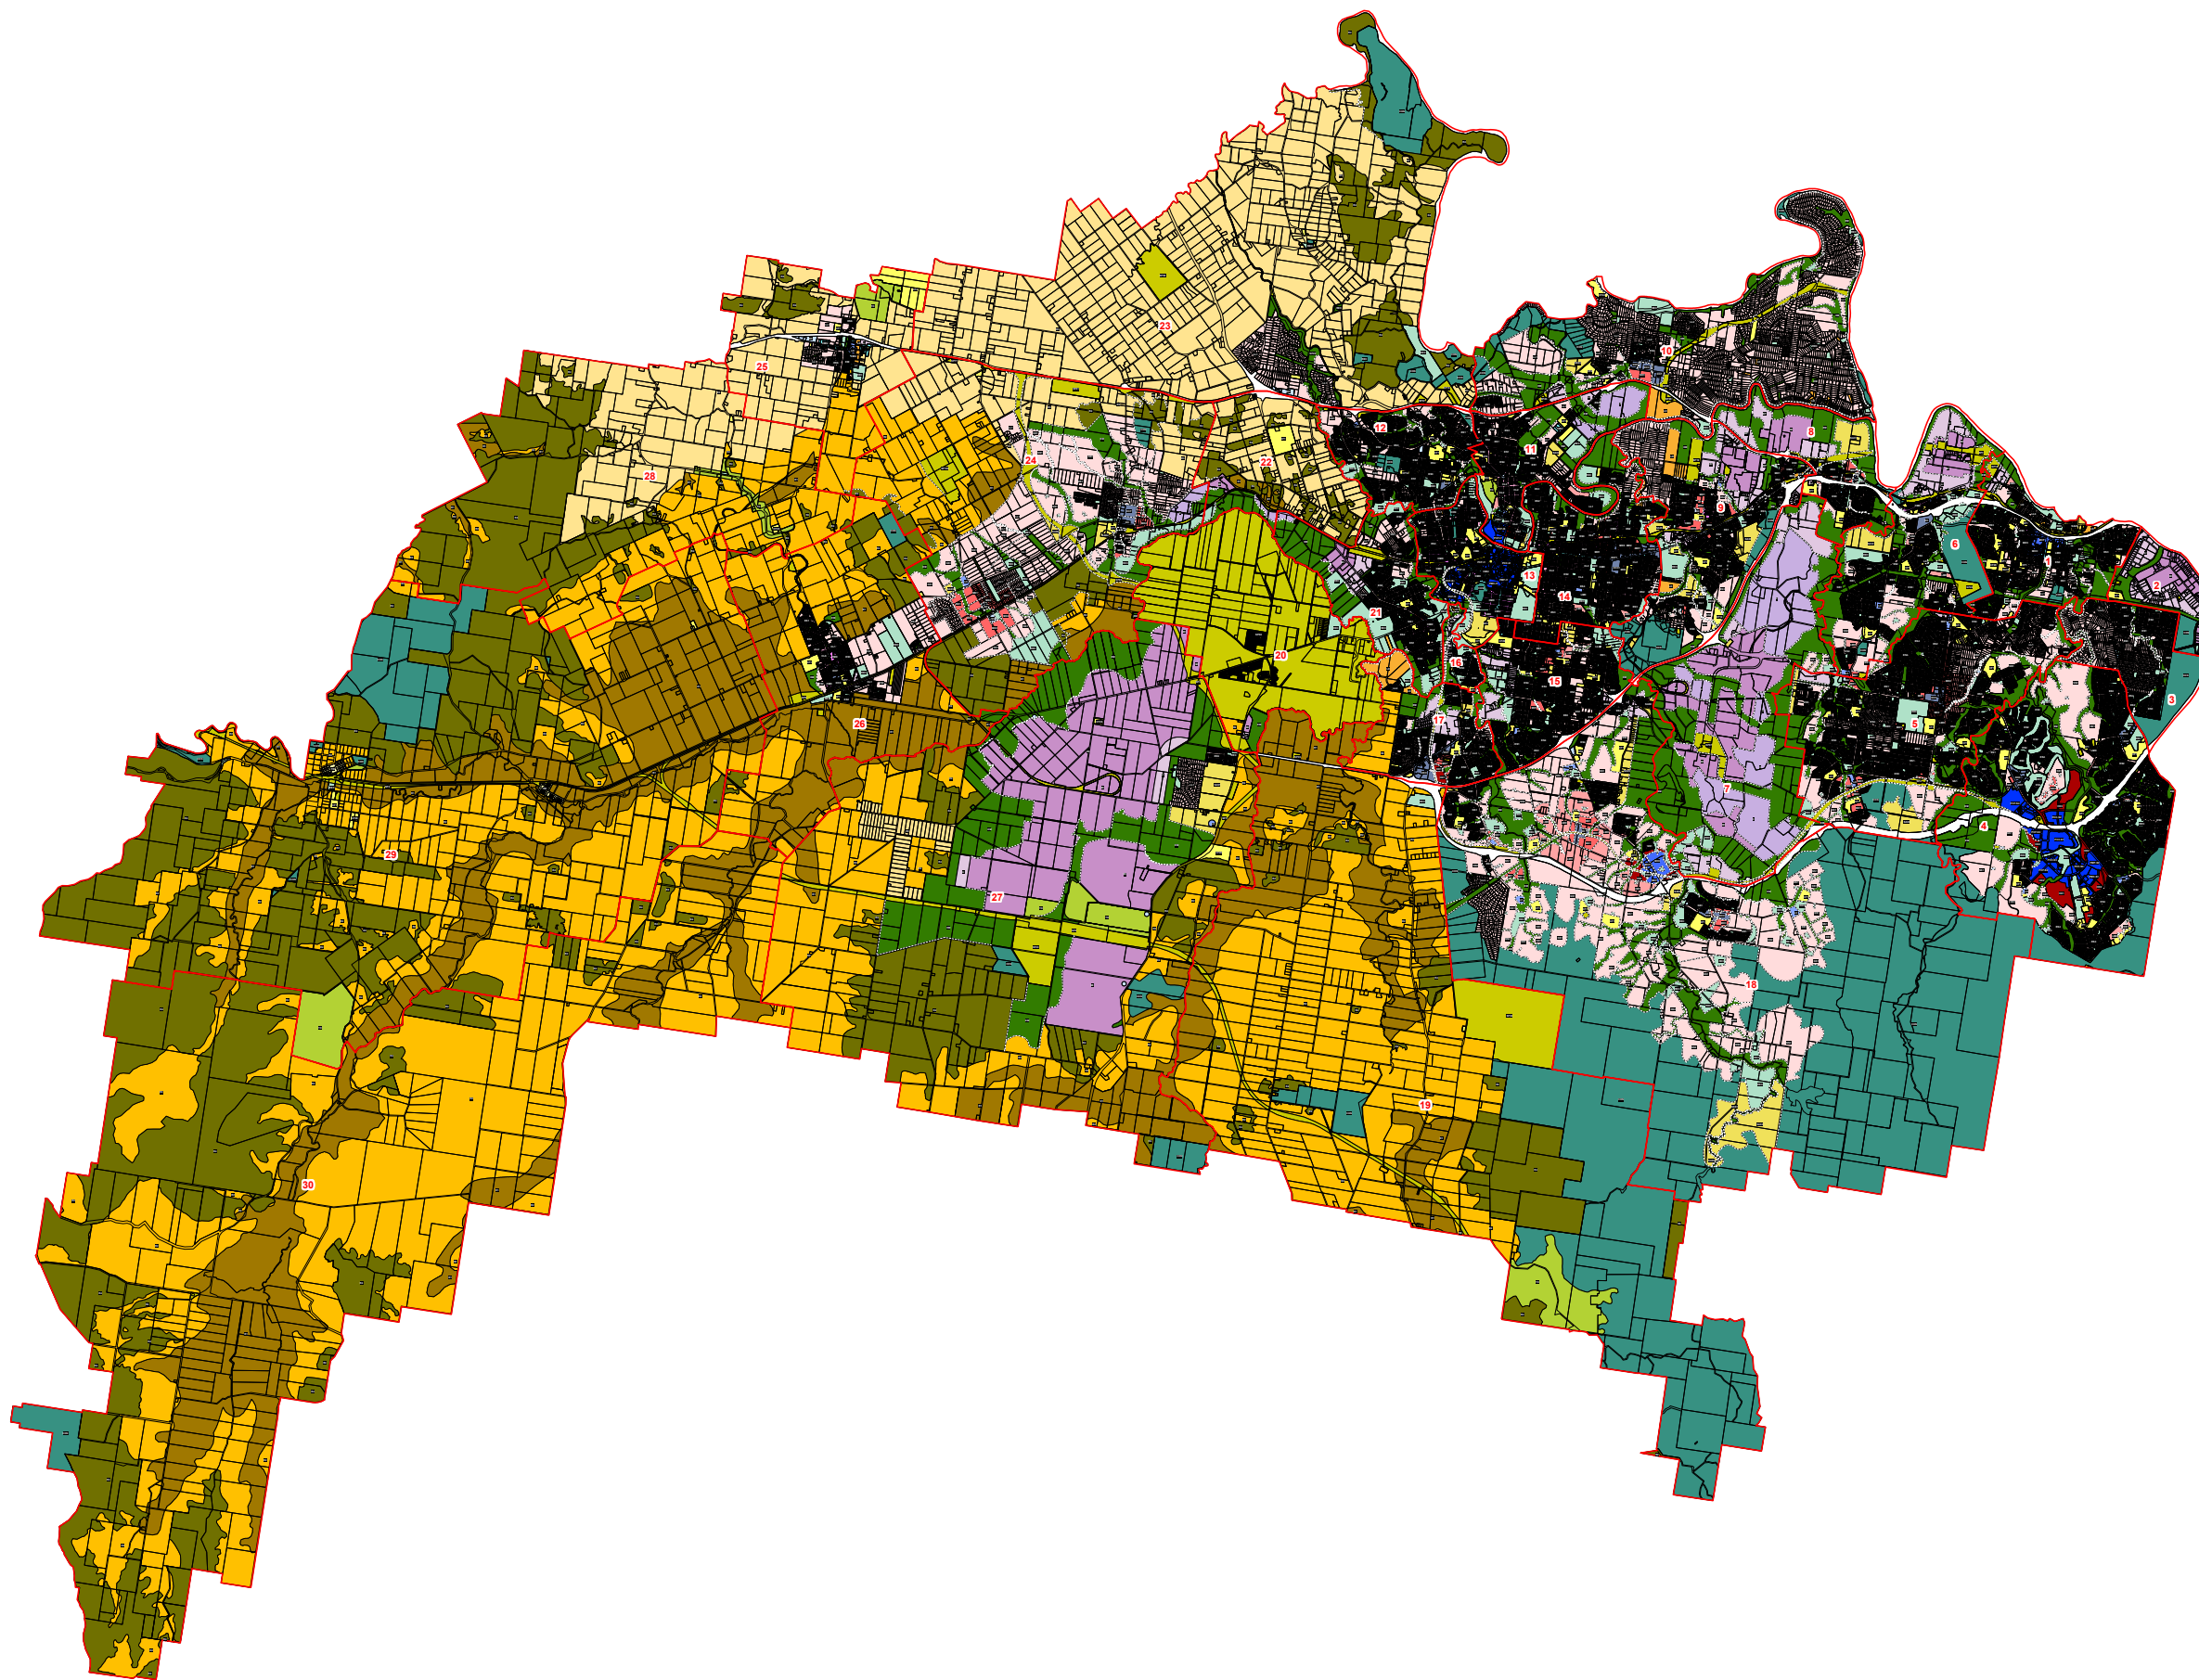

### Local Framework Map Preferred

#### Precincts

- Low Density Residential
- Character Residential Low Density
- Character Mixed Density
- Low-Medium Density Residential
- Medium Density Residential
- High Density Residential
- Principal Centre
- Major Centre
- District Centre
- Local Centre
- Neighbourhood Centre
- Character Mixed Use
- Low Impact Industry
- Medium Impact Industry
- Industry Investigation
- Tourism
- Community Facilities
- Special Purpose
- Special Opportunity
- Limited Development
- Recreation and Open Space
- Environmental Management
- Conservation
- Township
- Rural 1 (Agricultural)
- Rural 2 (Pastoral)
- Rural 3 (Rural Living)
- Rural 4 (Special Land Management)
- 1 Local Area Framework - Area Boundary and Number
- Indicative Boundary, subject to further detailed assessment

Legend

kilometres  
Scale 1:175,000

May 2019