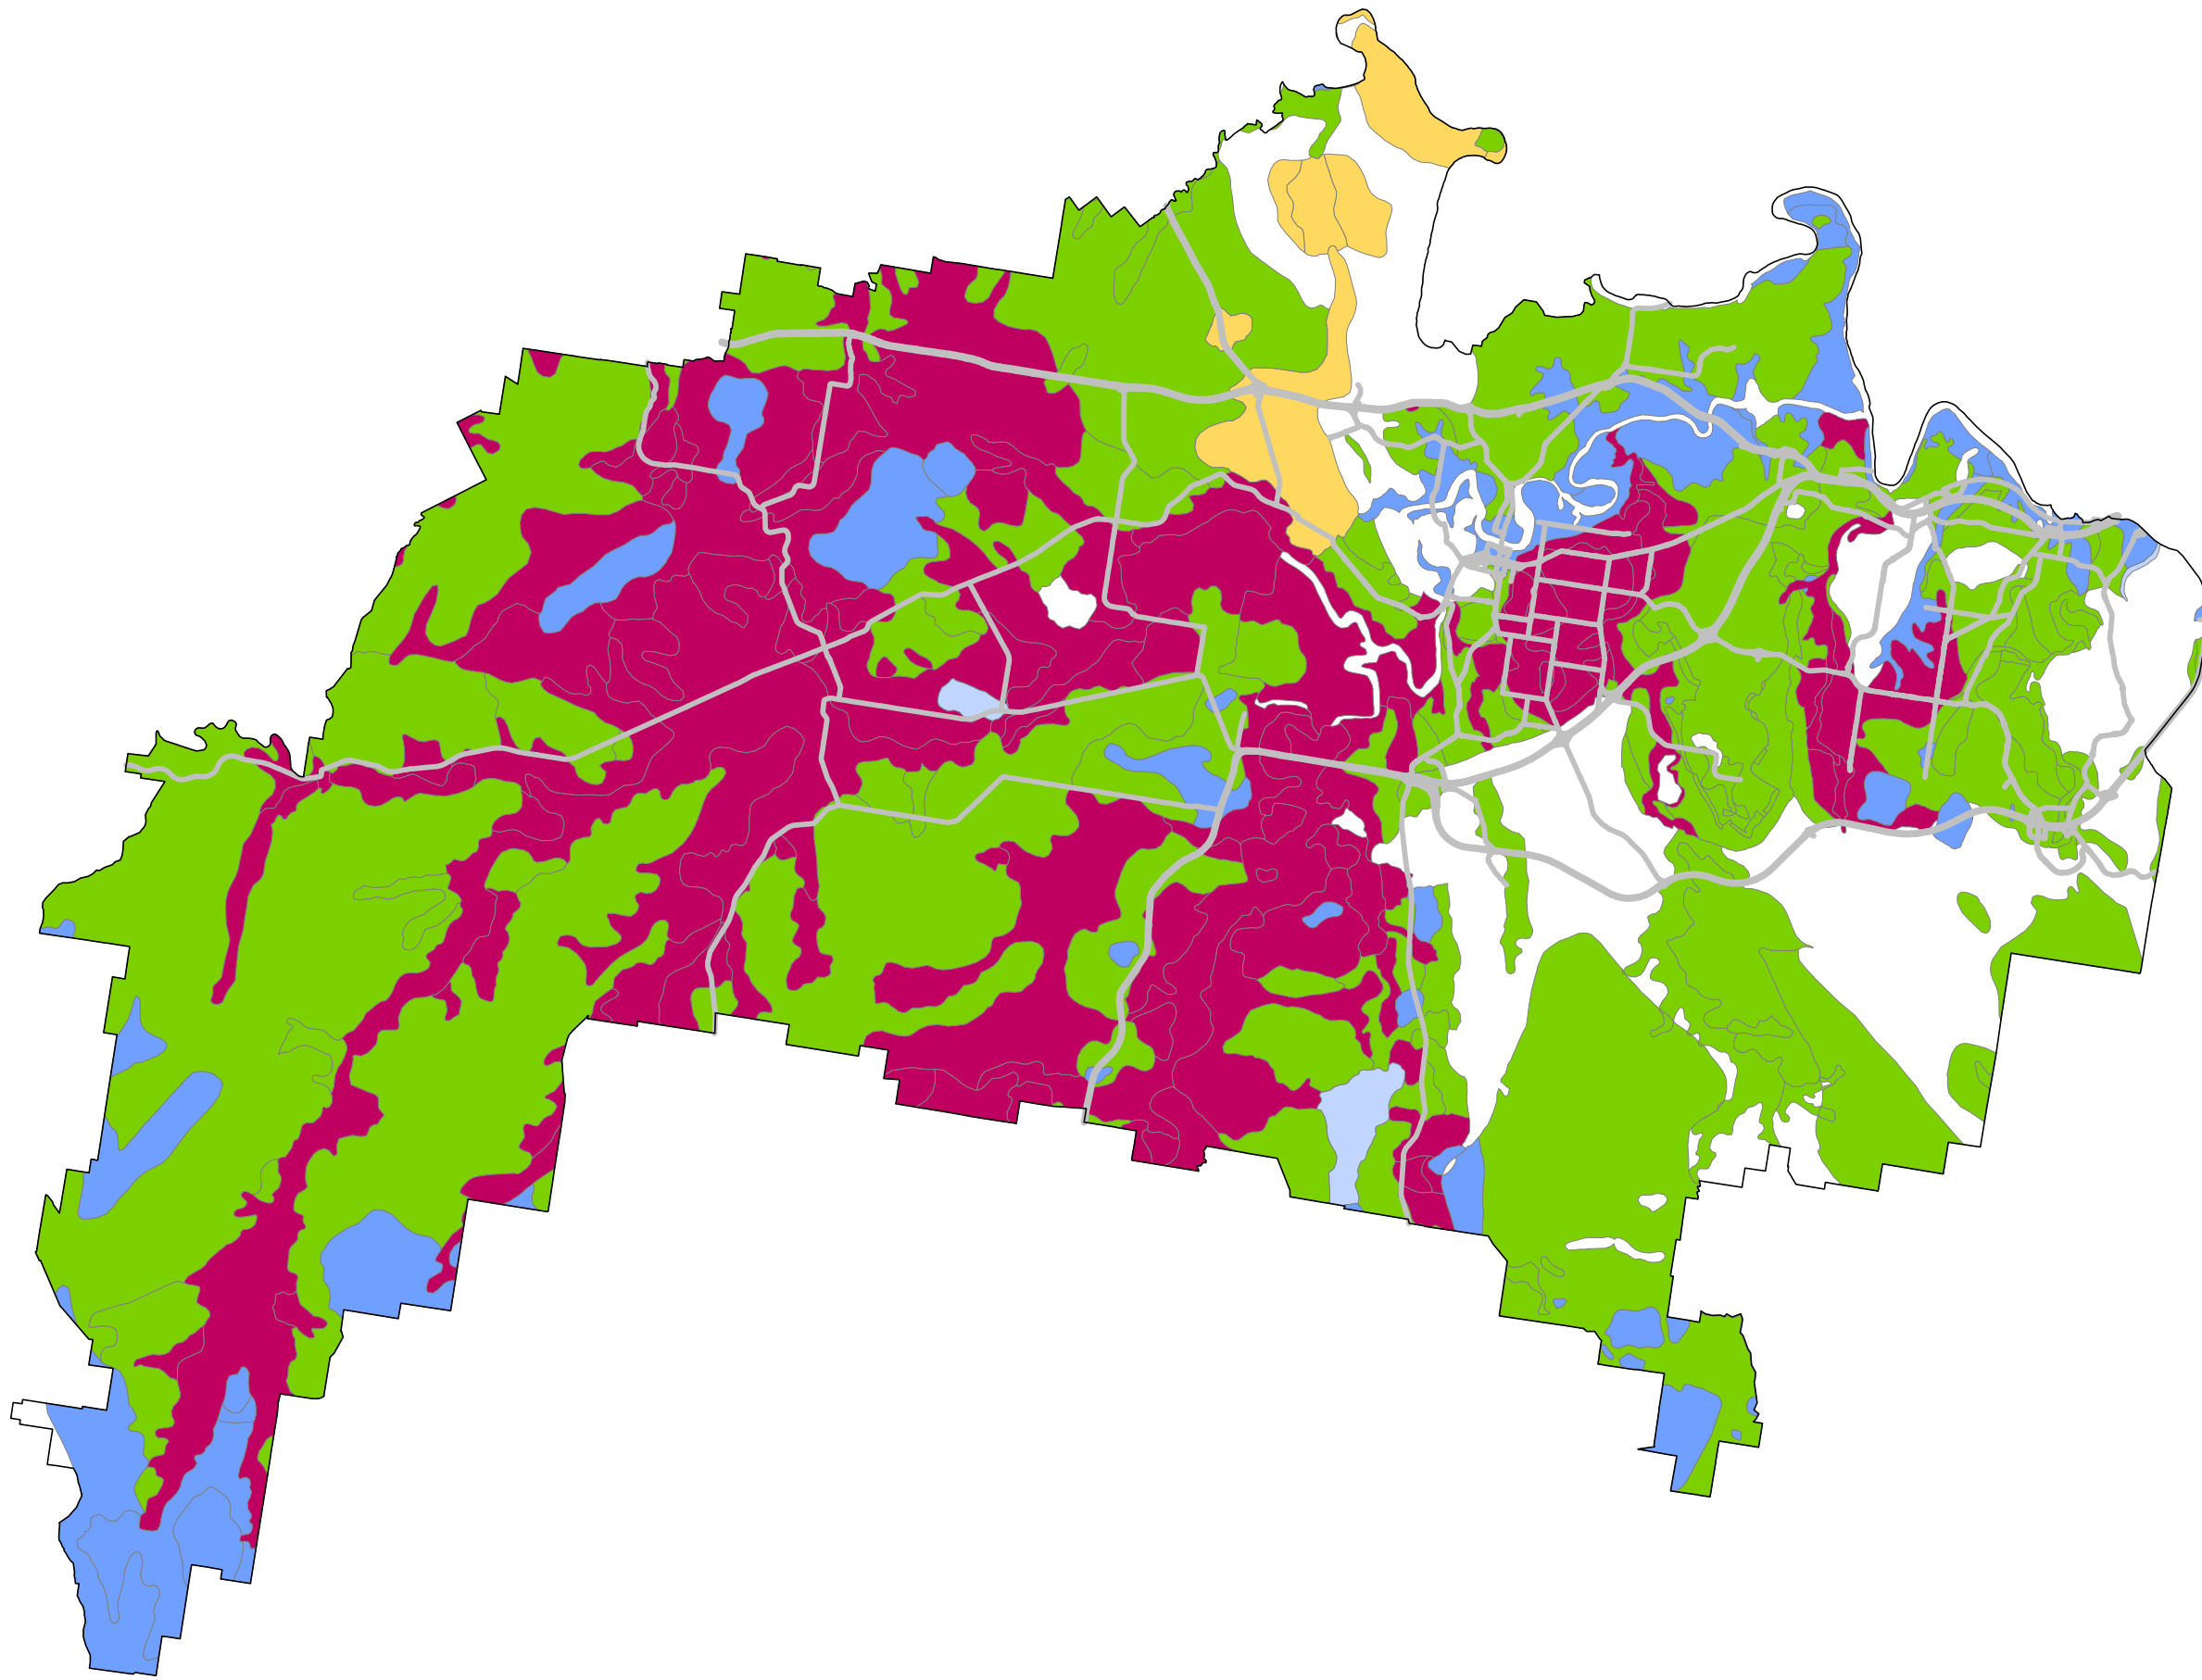

Overlay Map 17
Dispersive Soils

-  Dermosols
-  Hydrosols
-  Kandosols
-  Sodosols / Chromosols
-  Vertosols

Note: For further information about how this map is to be applied through the new Ipswich Planning Scheme refer to section 3.4.5.7(1) in the Statement of Proposals.

Legend

kilometres
Scale 1:175,000

May 2019