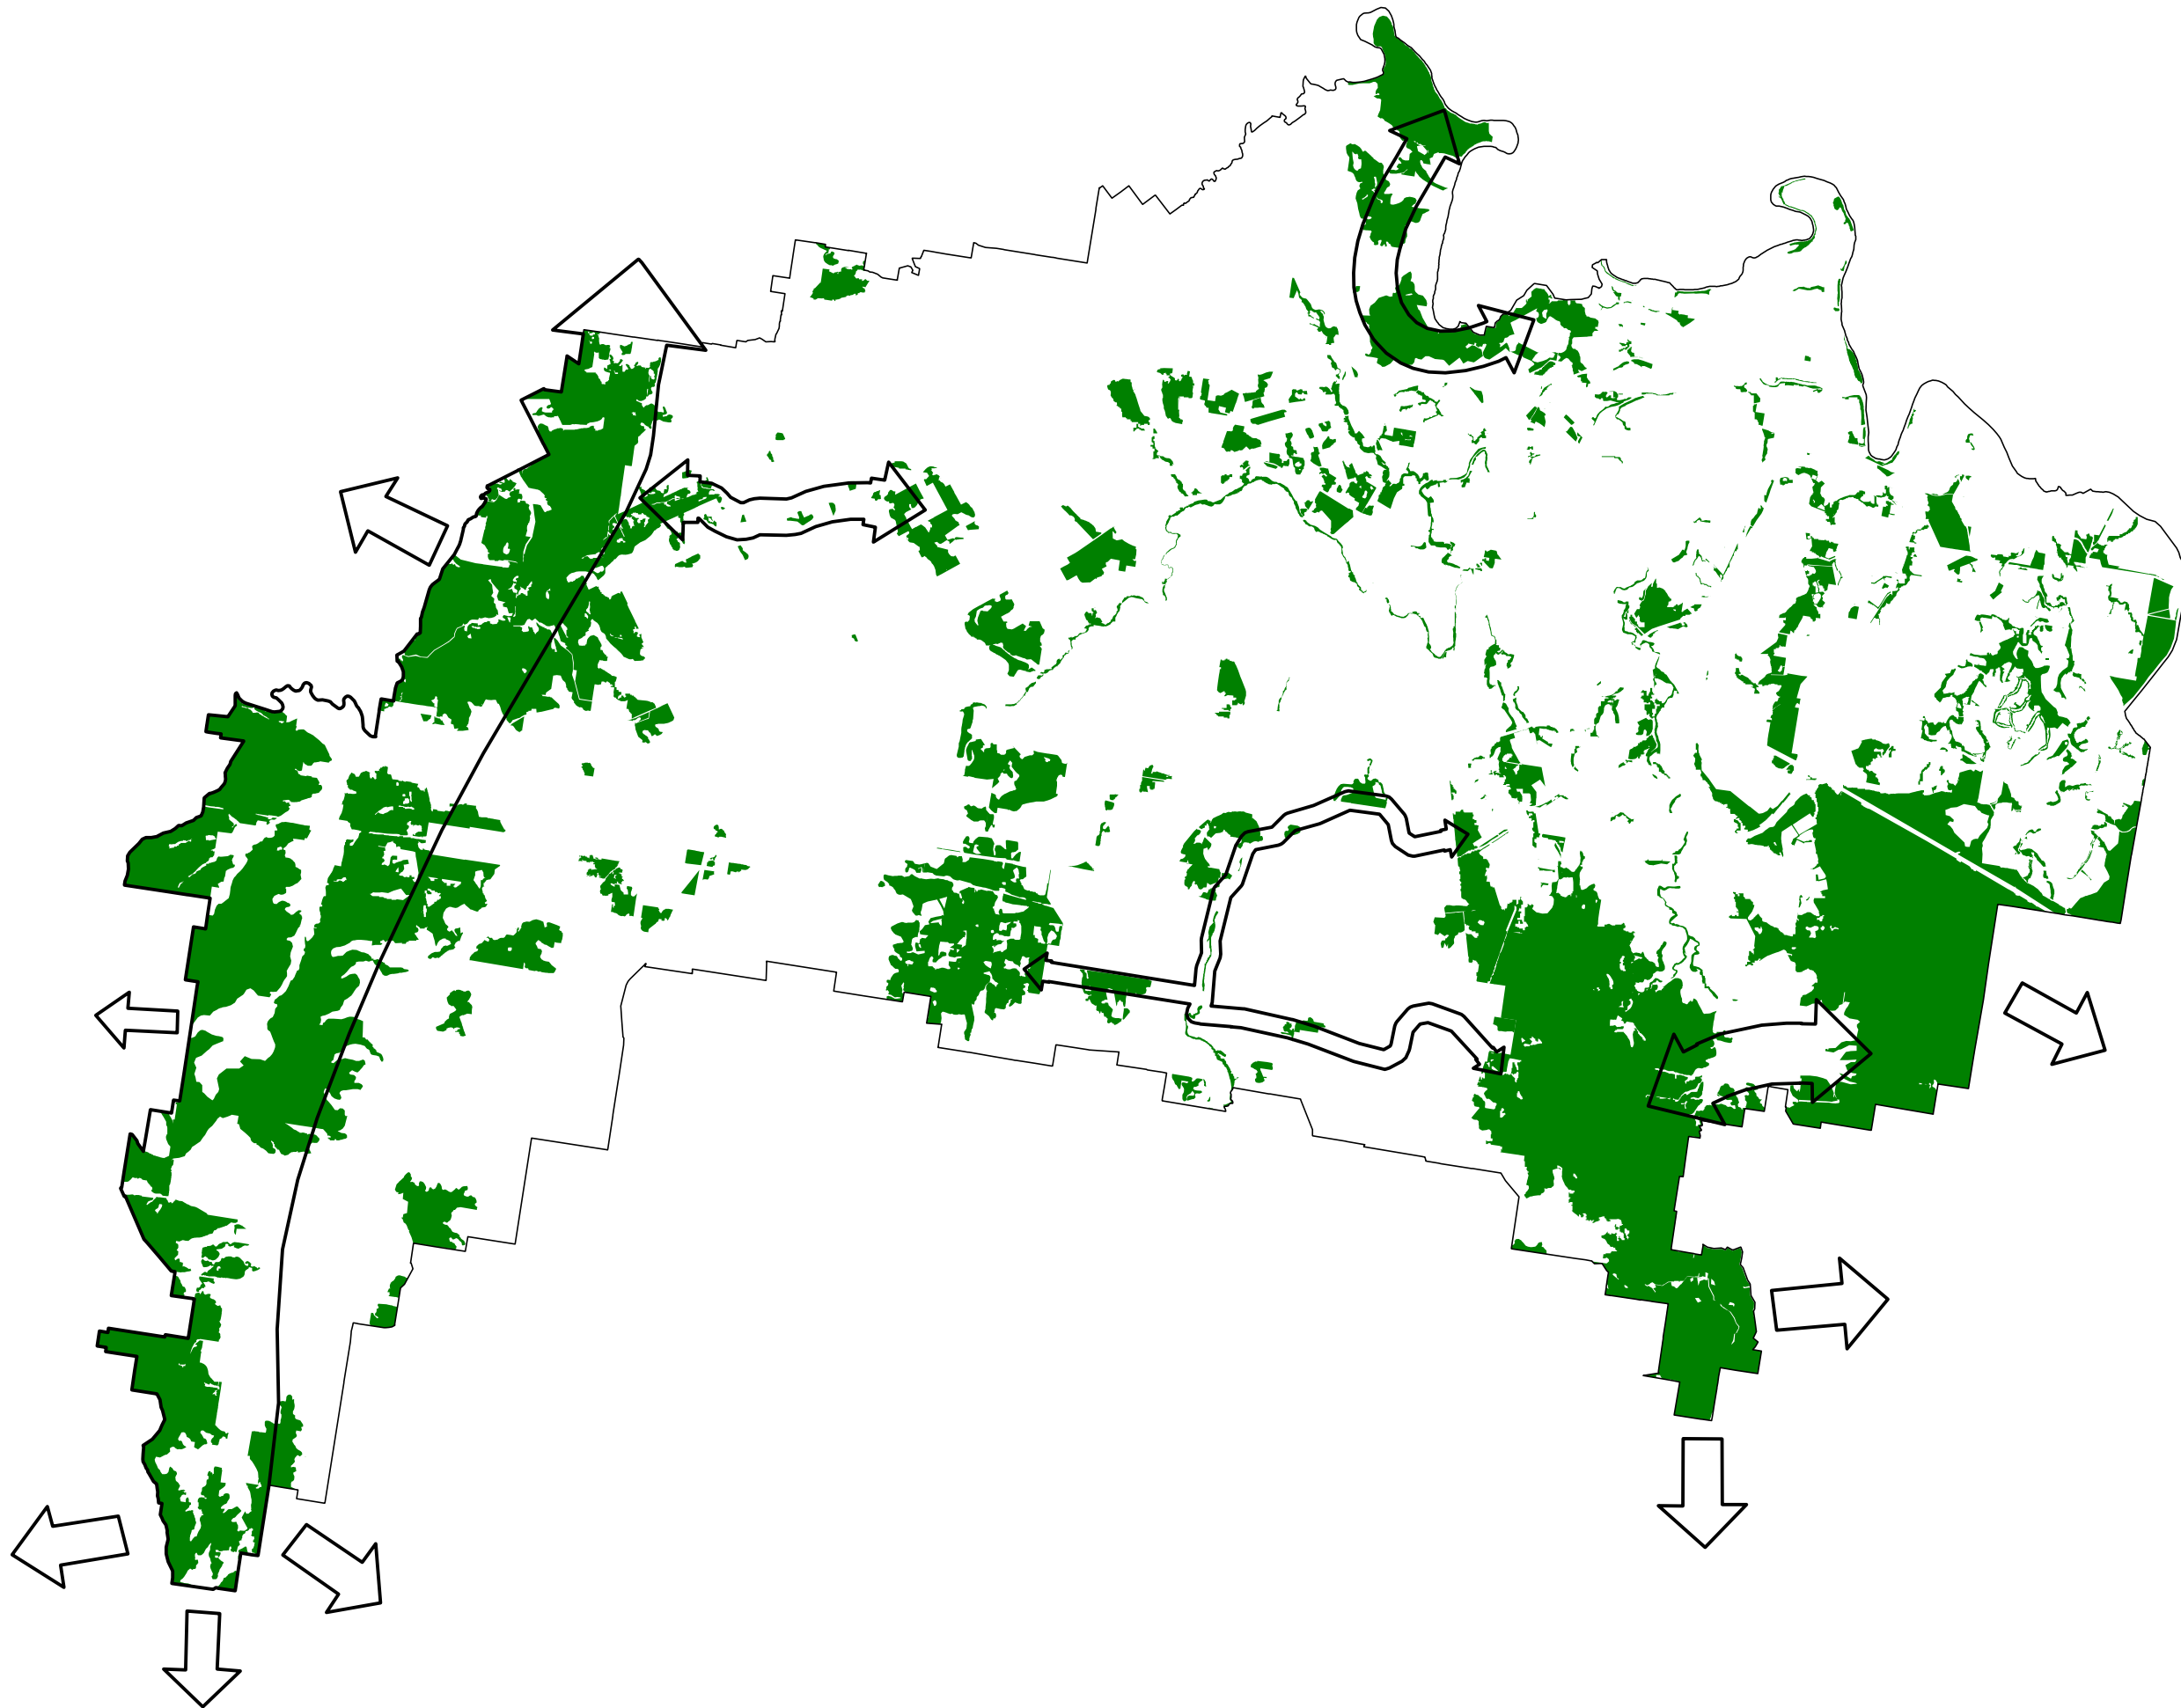

Strategic Valuable Features Map 1 Strategic Greenspace Areas and Links

-  Key Nature Conservation Areas & Environmental Management Areas
-  Strategic Corridor Links

Note: For further information about how this map is to be applied through the new Ipswich Planning Scheme refer to section 3.3.2.1(3) in the Statement of Proposals.

Legend

kilometres
Scale 1:175,000

May 2019