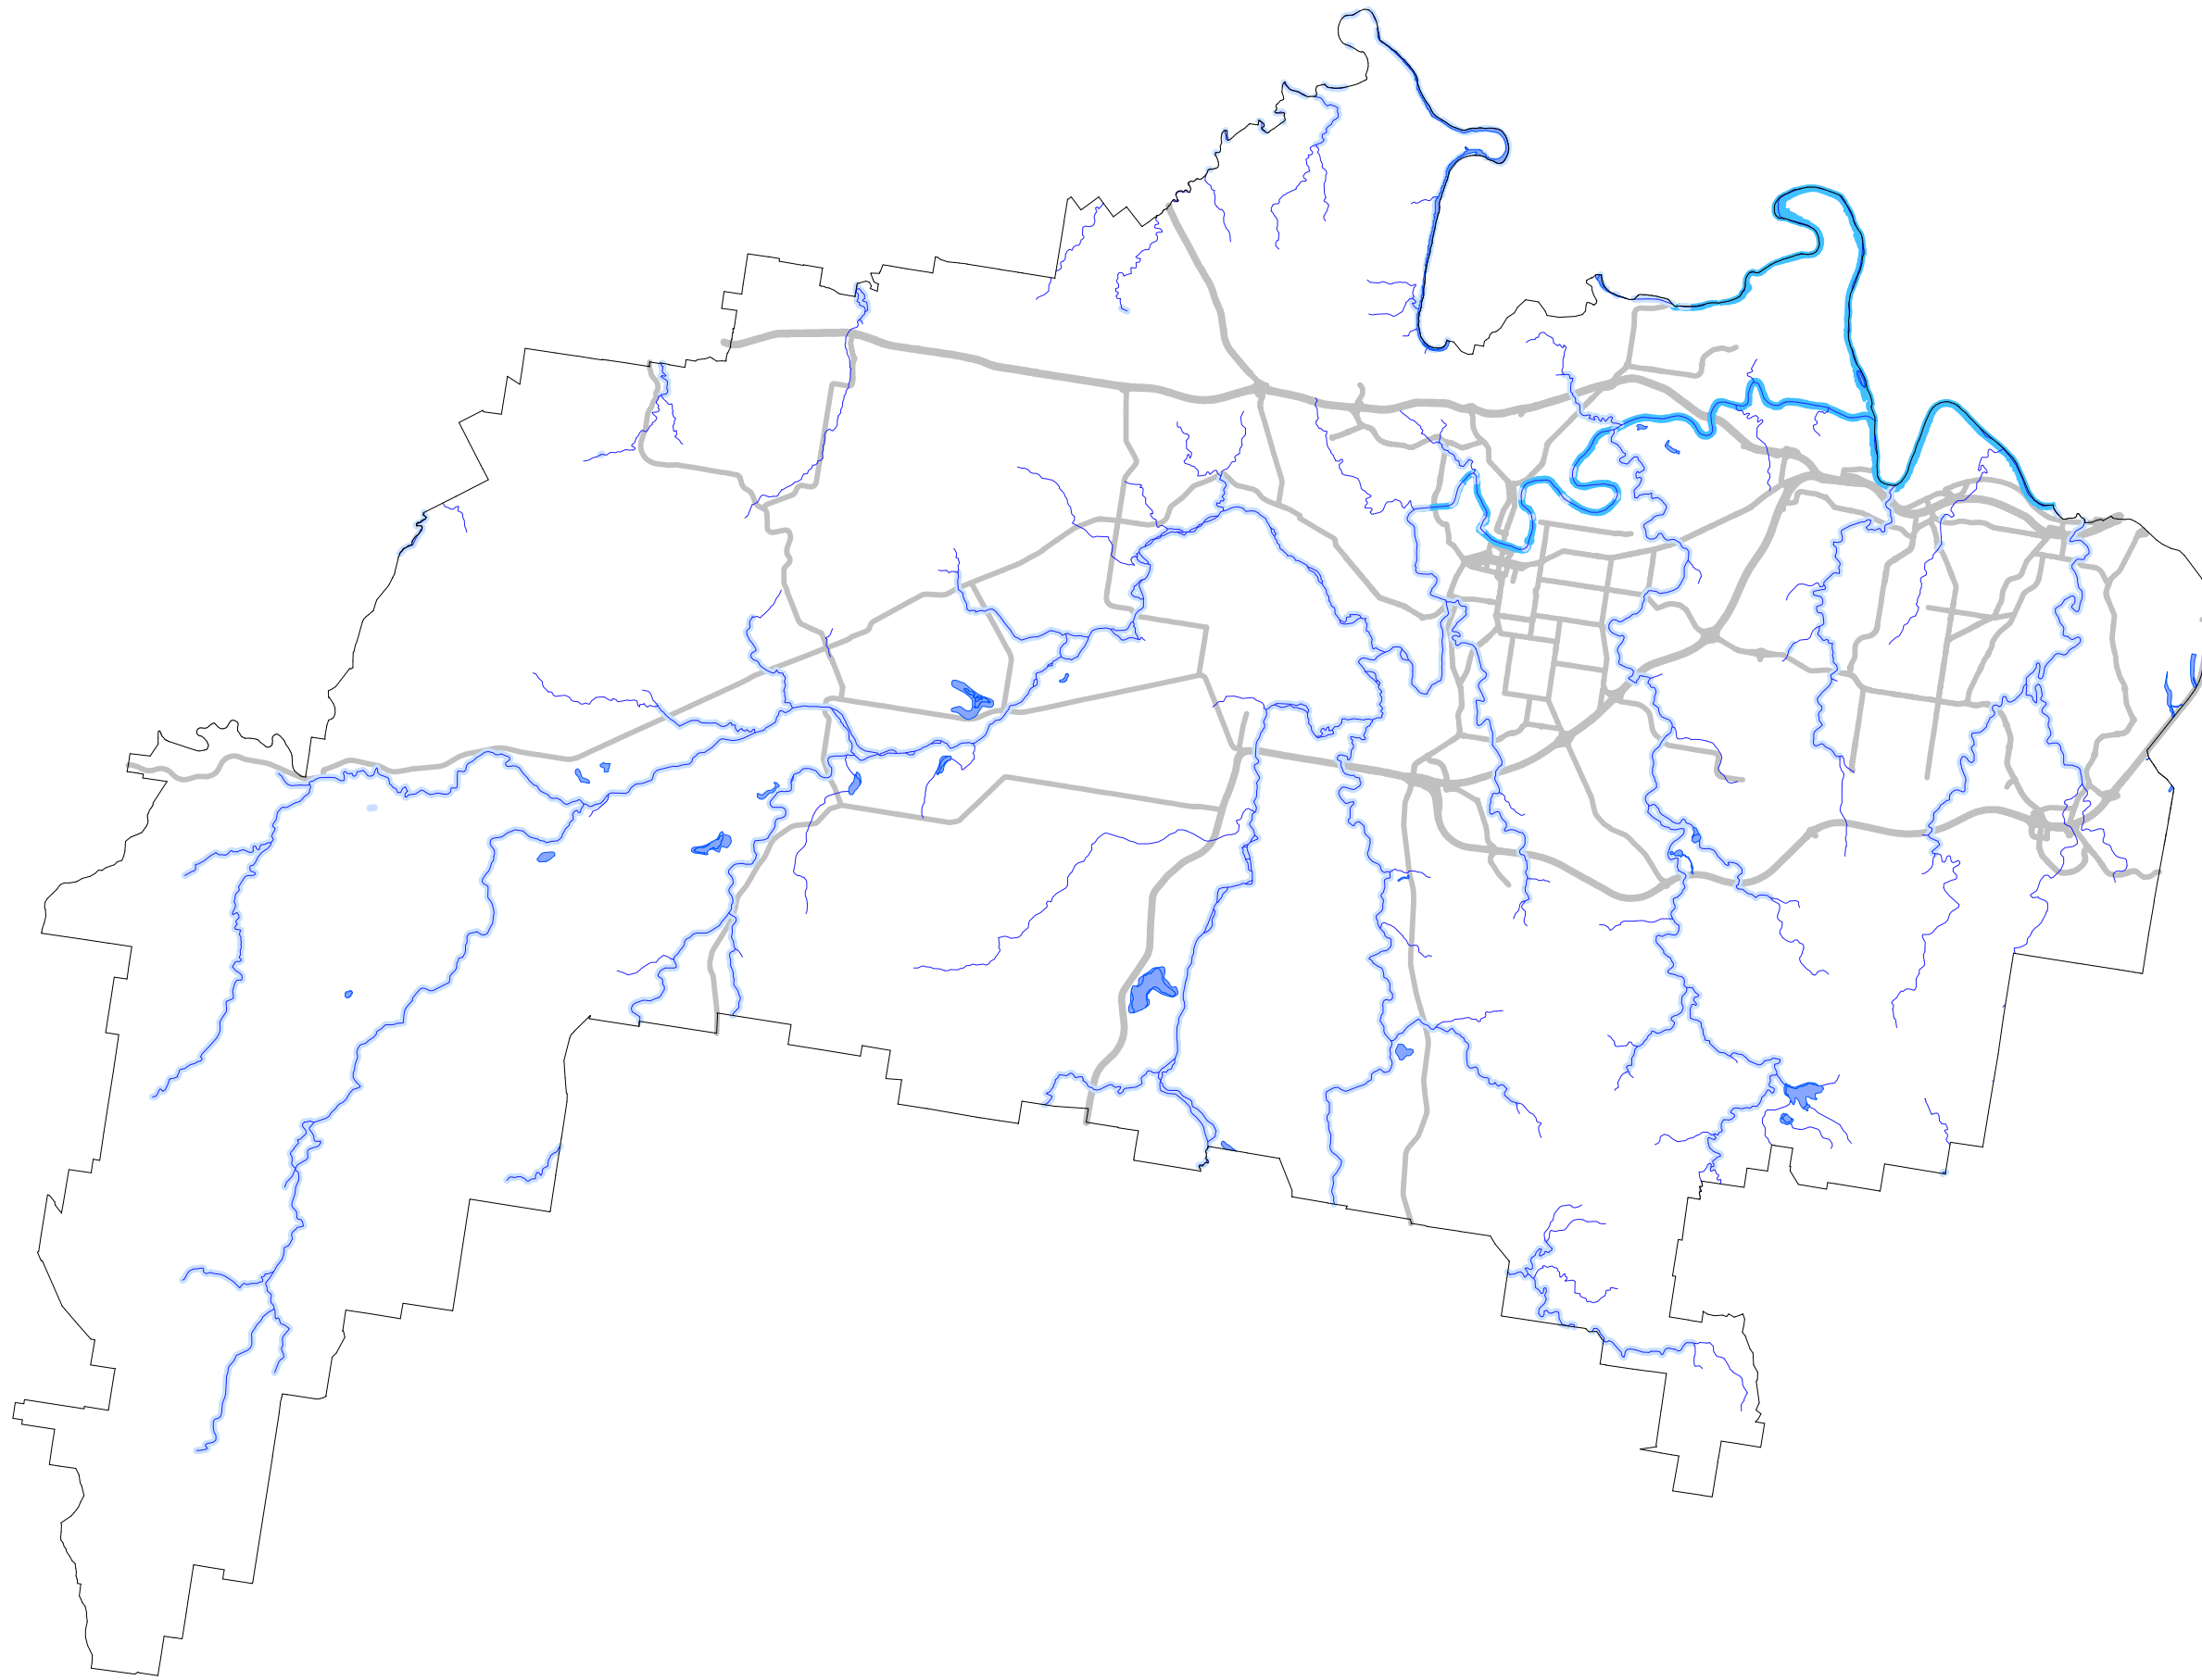

Map 1 State Government Mapped Water Features

-  High Ecological Wetland
-  Strategically Important Watercourse
-  Other Watercourse

Note: For further information about how this map is to be applied through the new Ipswich Planning Scheme refer to Note 3 in the Statement of Proposals.

Legend

kilometres
Scale 1:175,000
May 2019