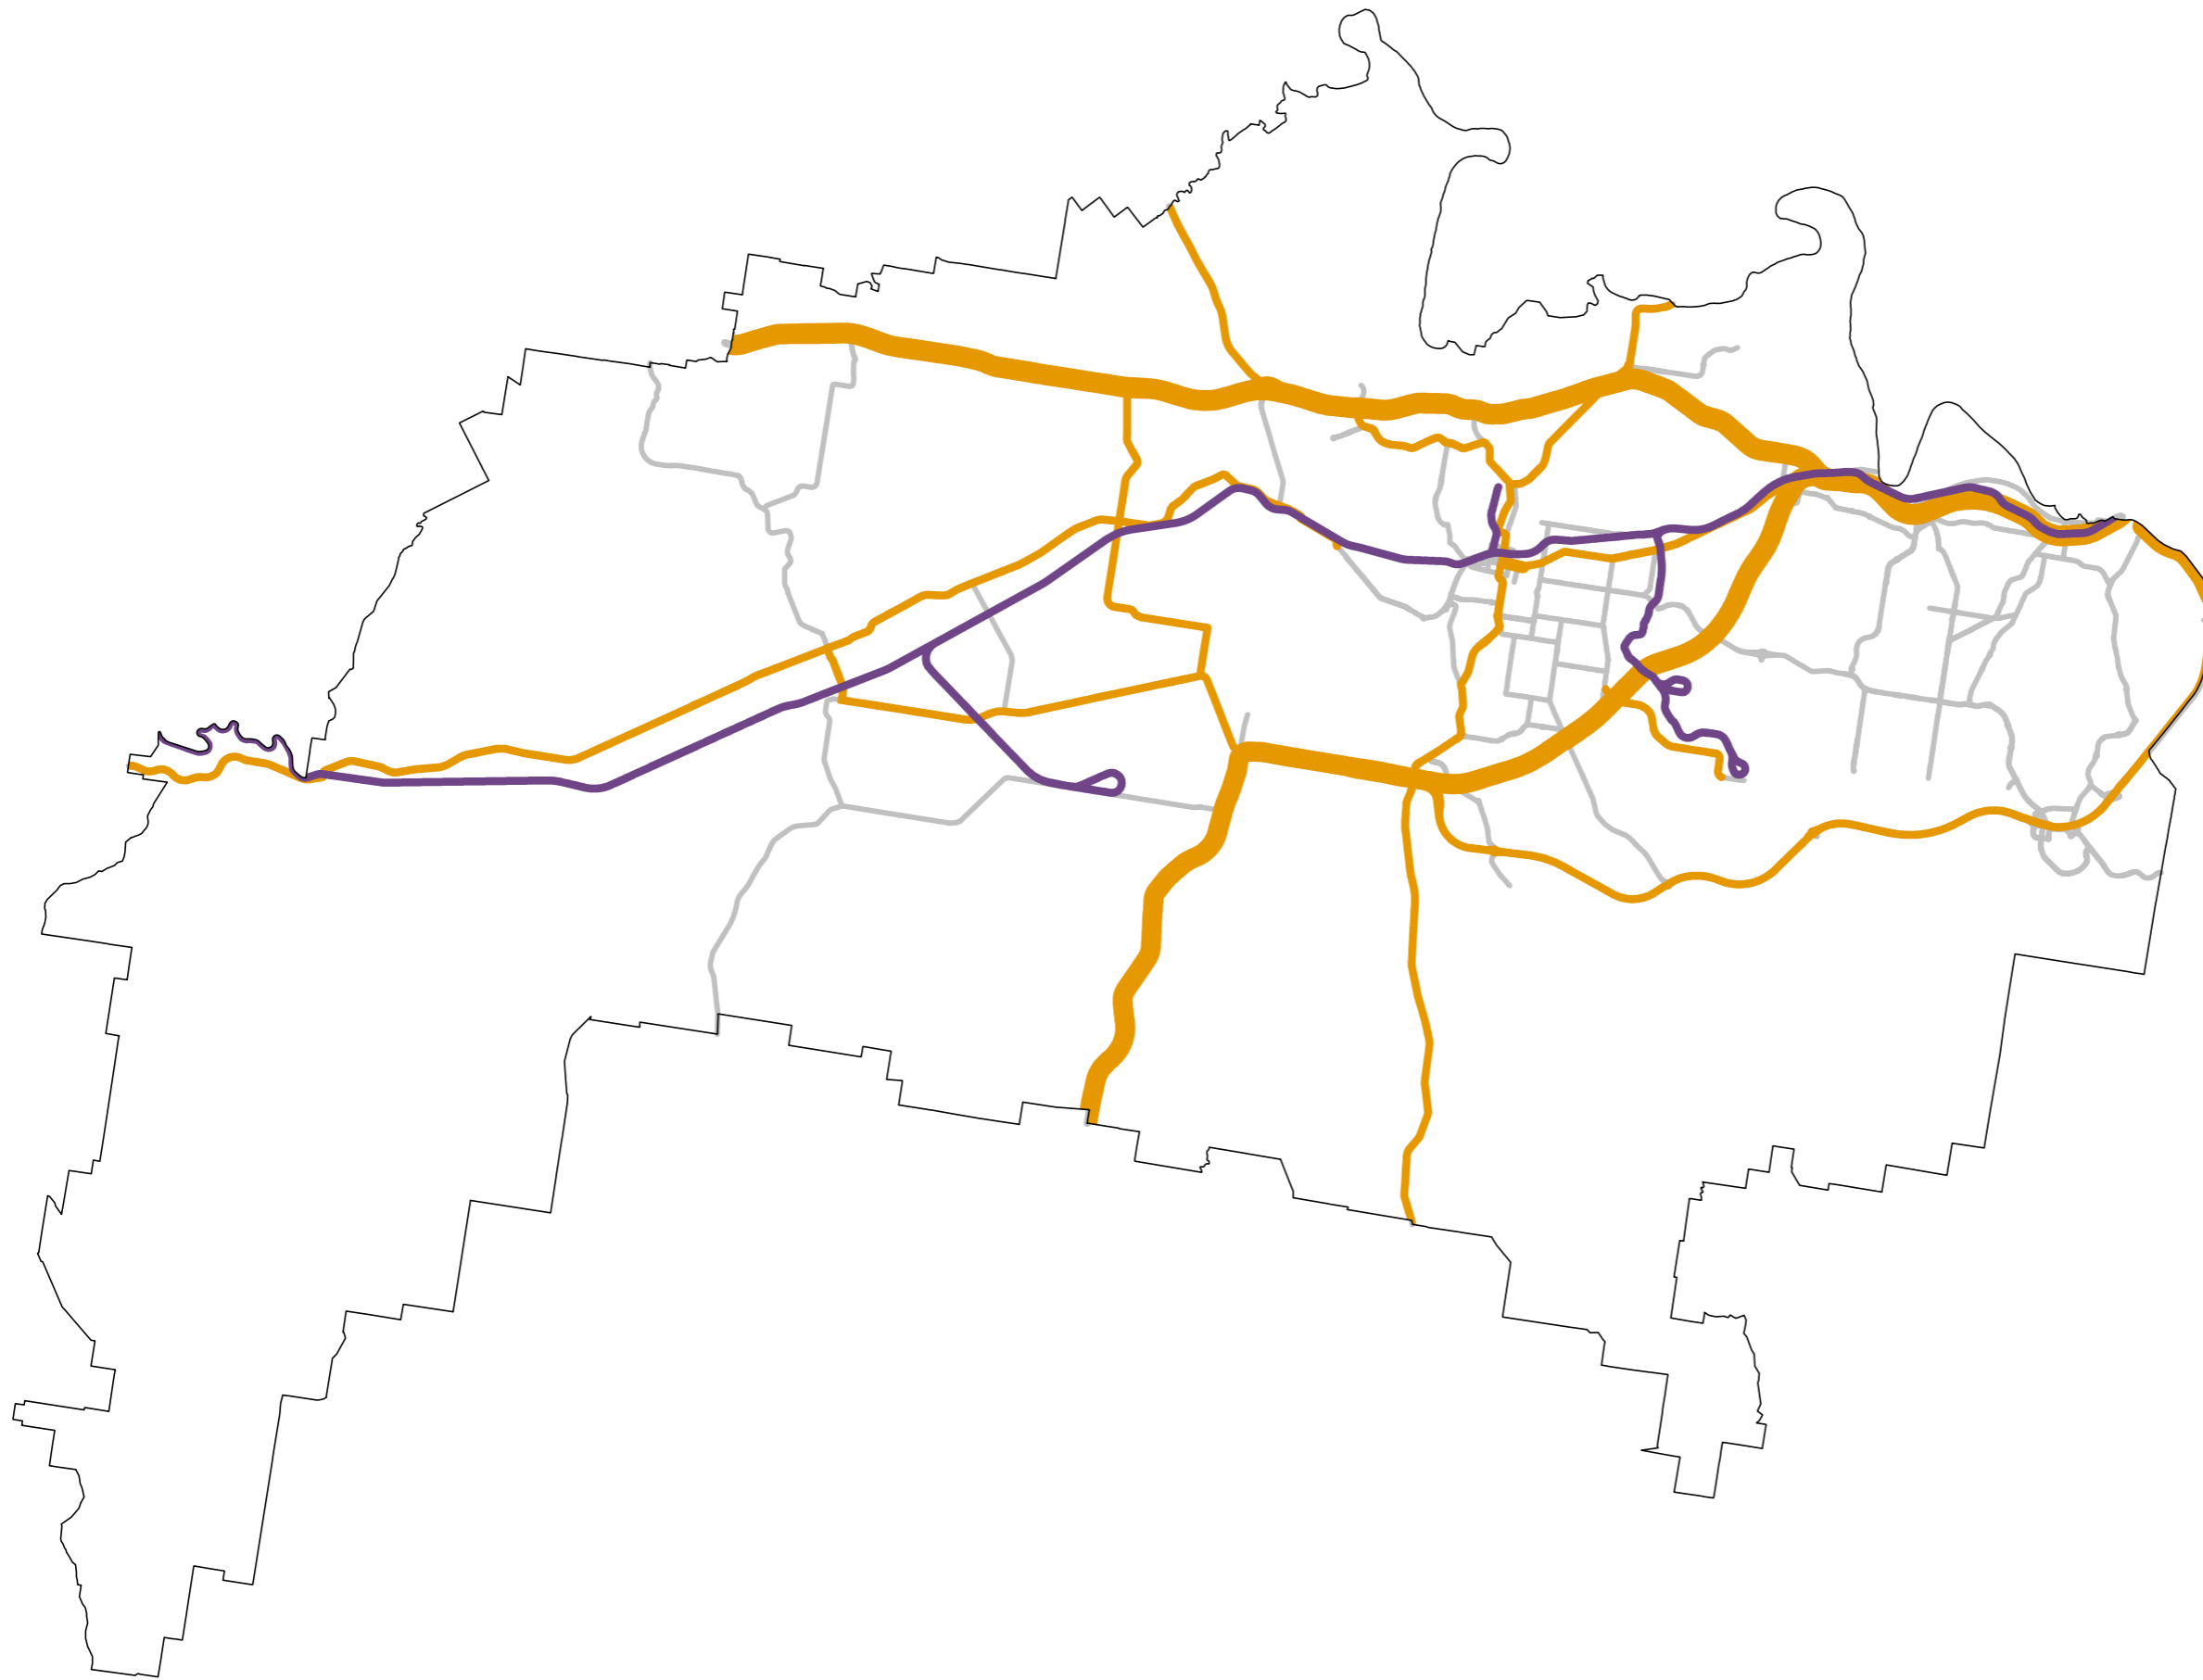

Overlay Map 11 Major Transport Infrastructure

-  State Noise Road Corridor
-  State Noise Rail Corridor

Note: For further information about how this map is to be applied through the new Ipswich Planning Scheme refer to section 3.4.5.1(2) in the Statement of Proposals.

Legend

kilometres
Scale 1:175,000

May 2019