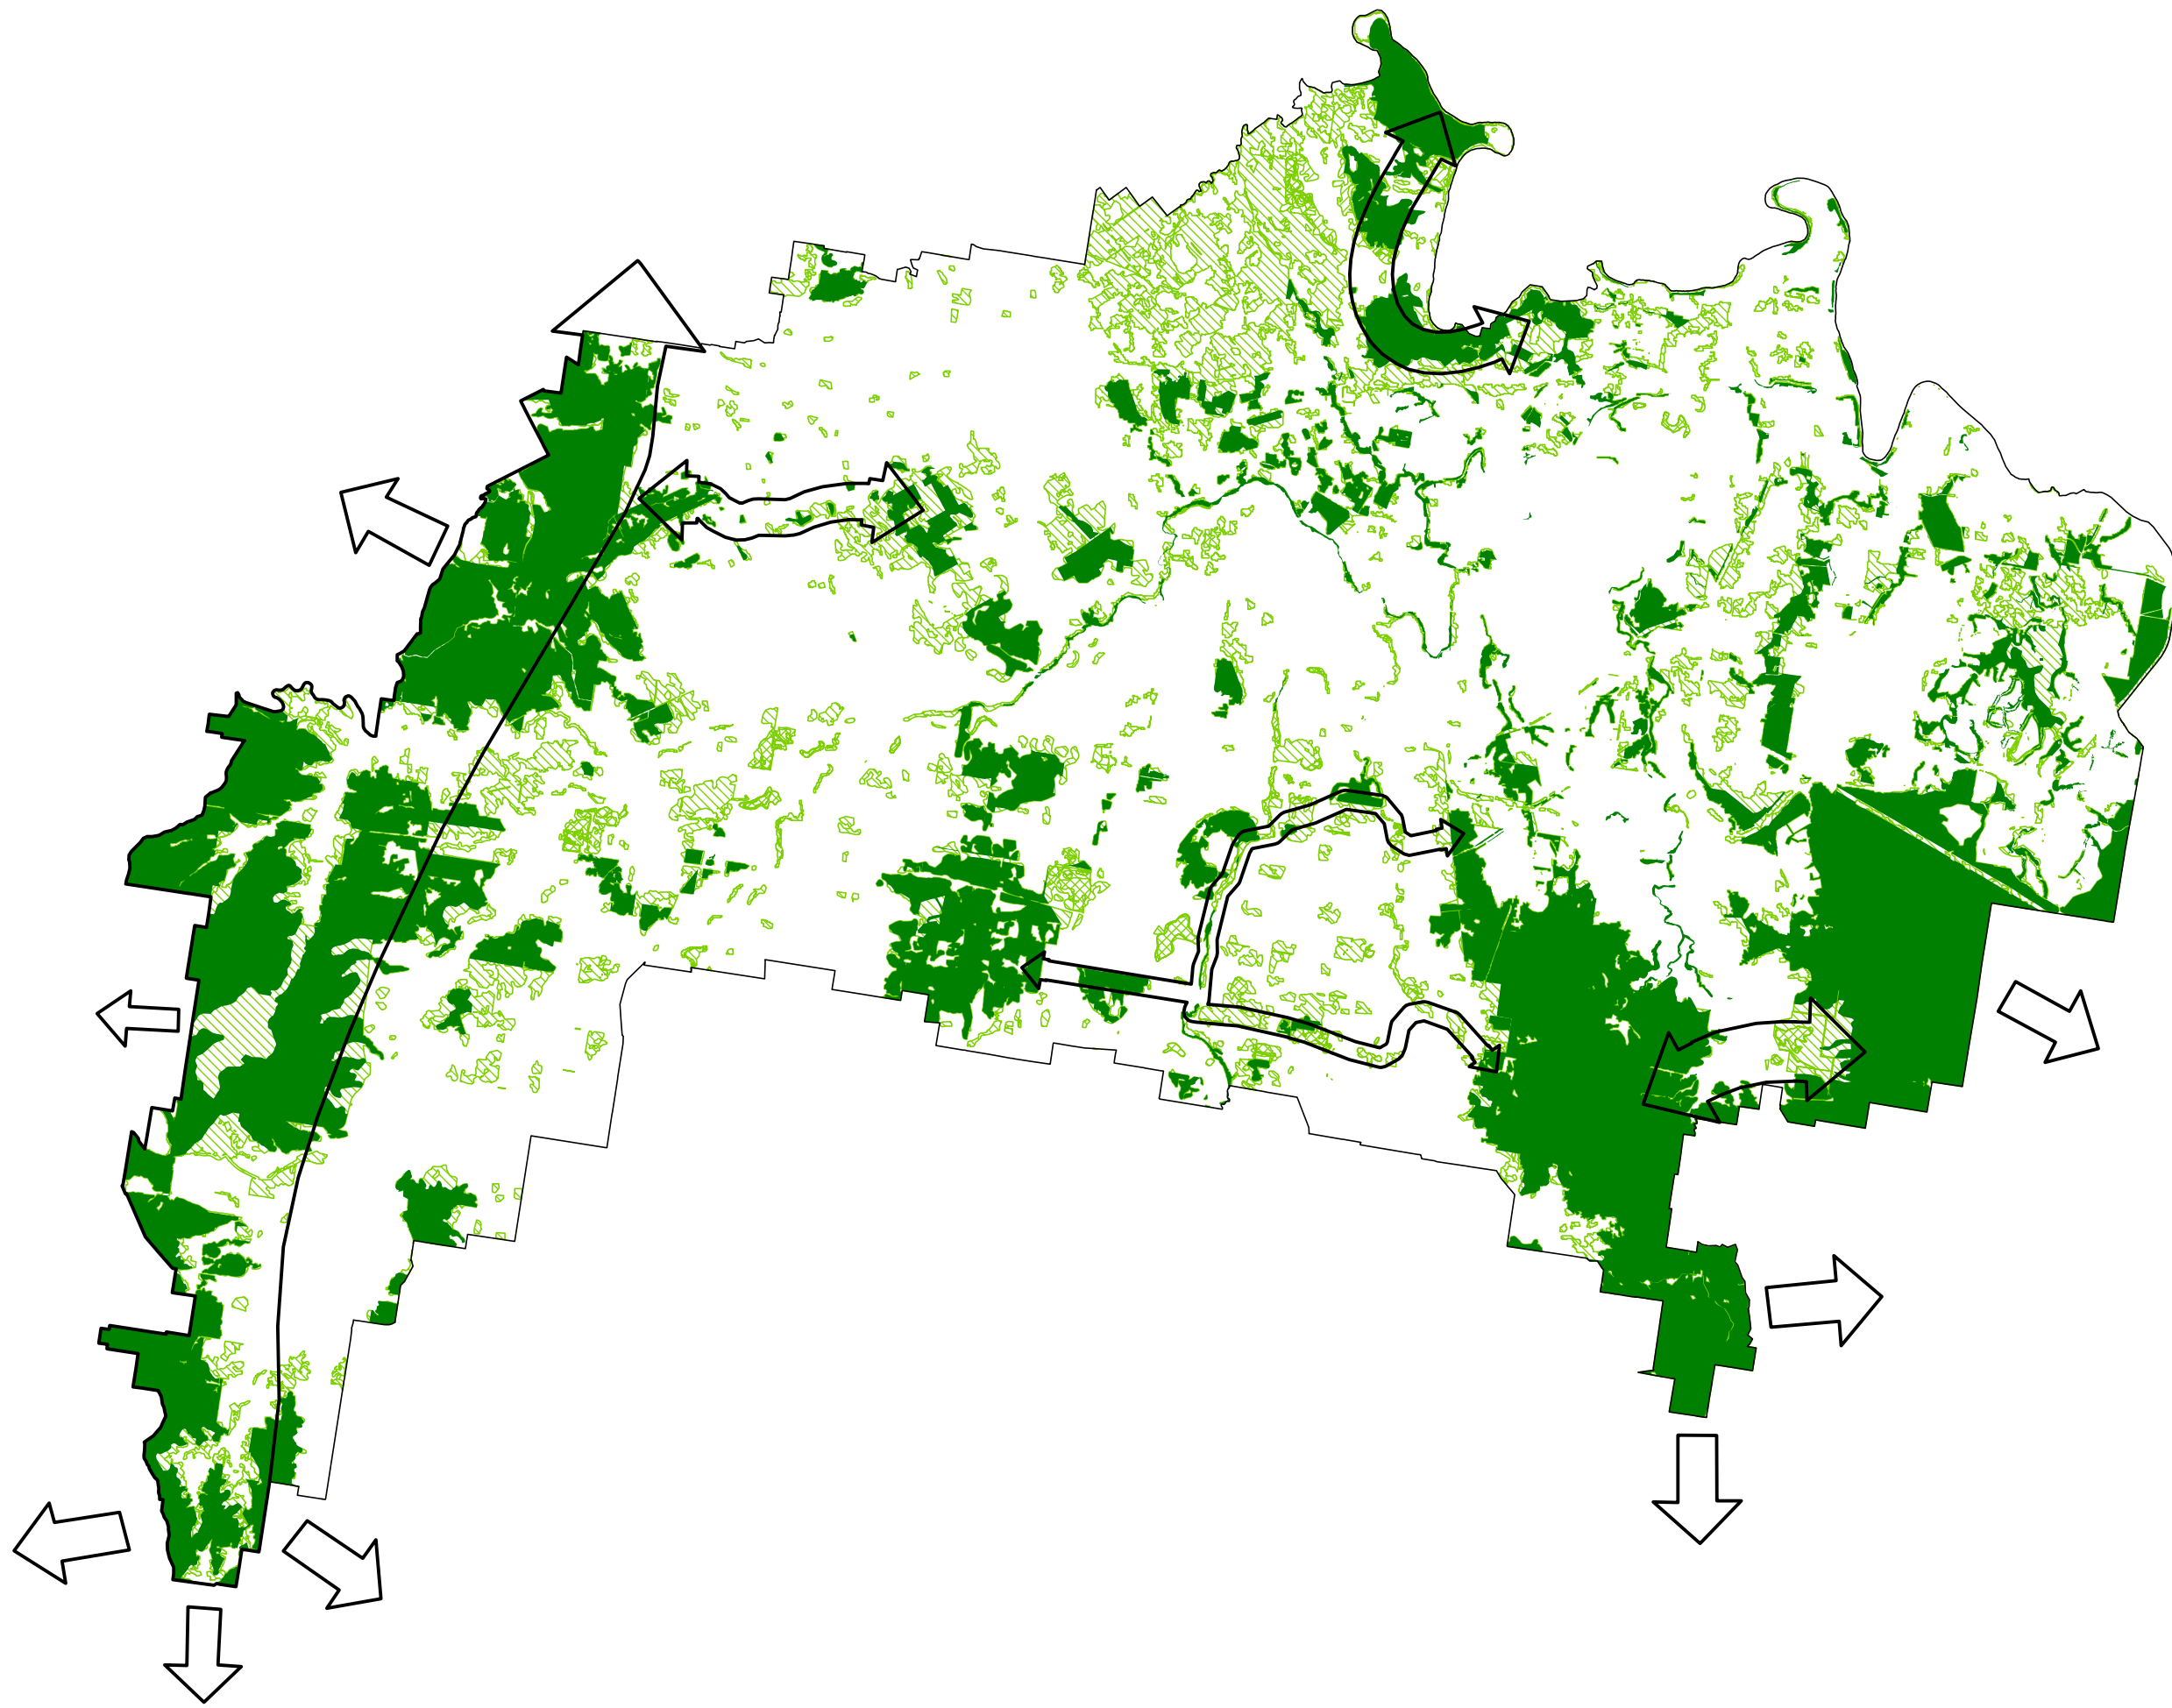

Overlay Map 1 Biodiversity

-  Key Nature Conservation Areas & Environmental Management Areas
-  Matters of State Environmental Significance
-  Matters of Local Environmental Significance
-  Strategic Corridor Links

Note: For further information about how this map is to be applied through the new Ipswich Planning Scheme refer to section 3.3.2.1(6) in the Statement of Proposals.

Legend

kilometres
Scale 1:175,000

May 2019