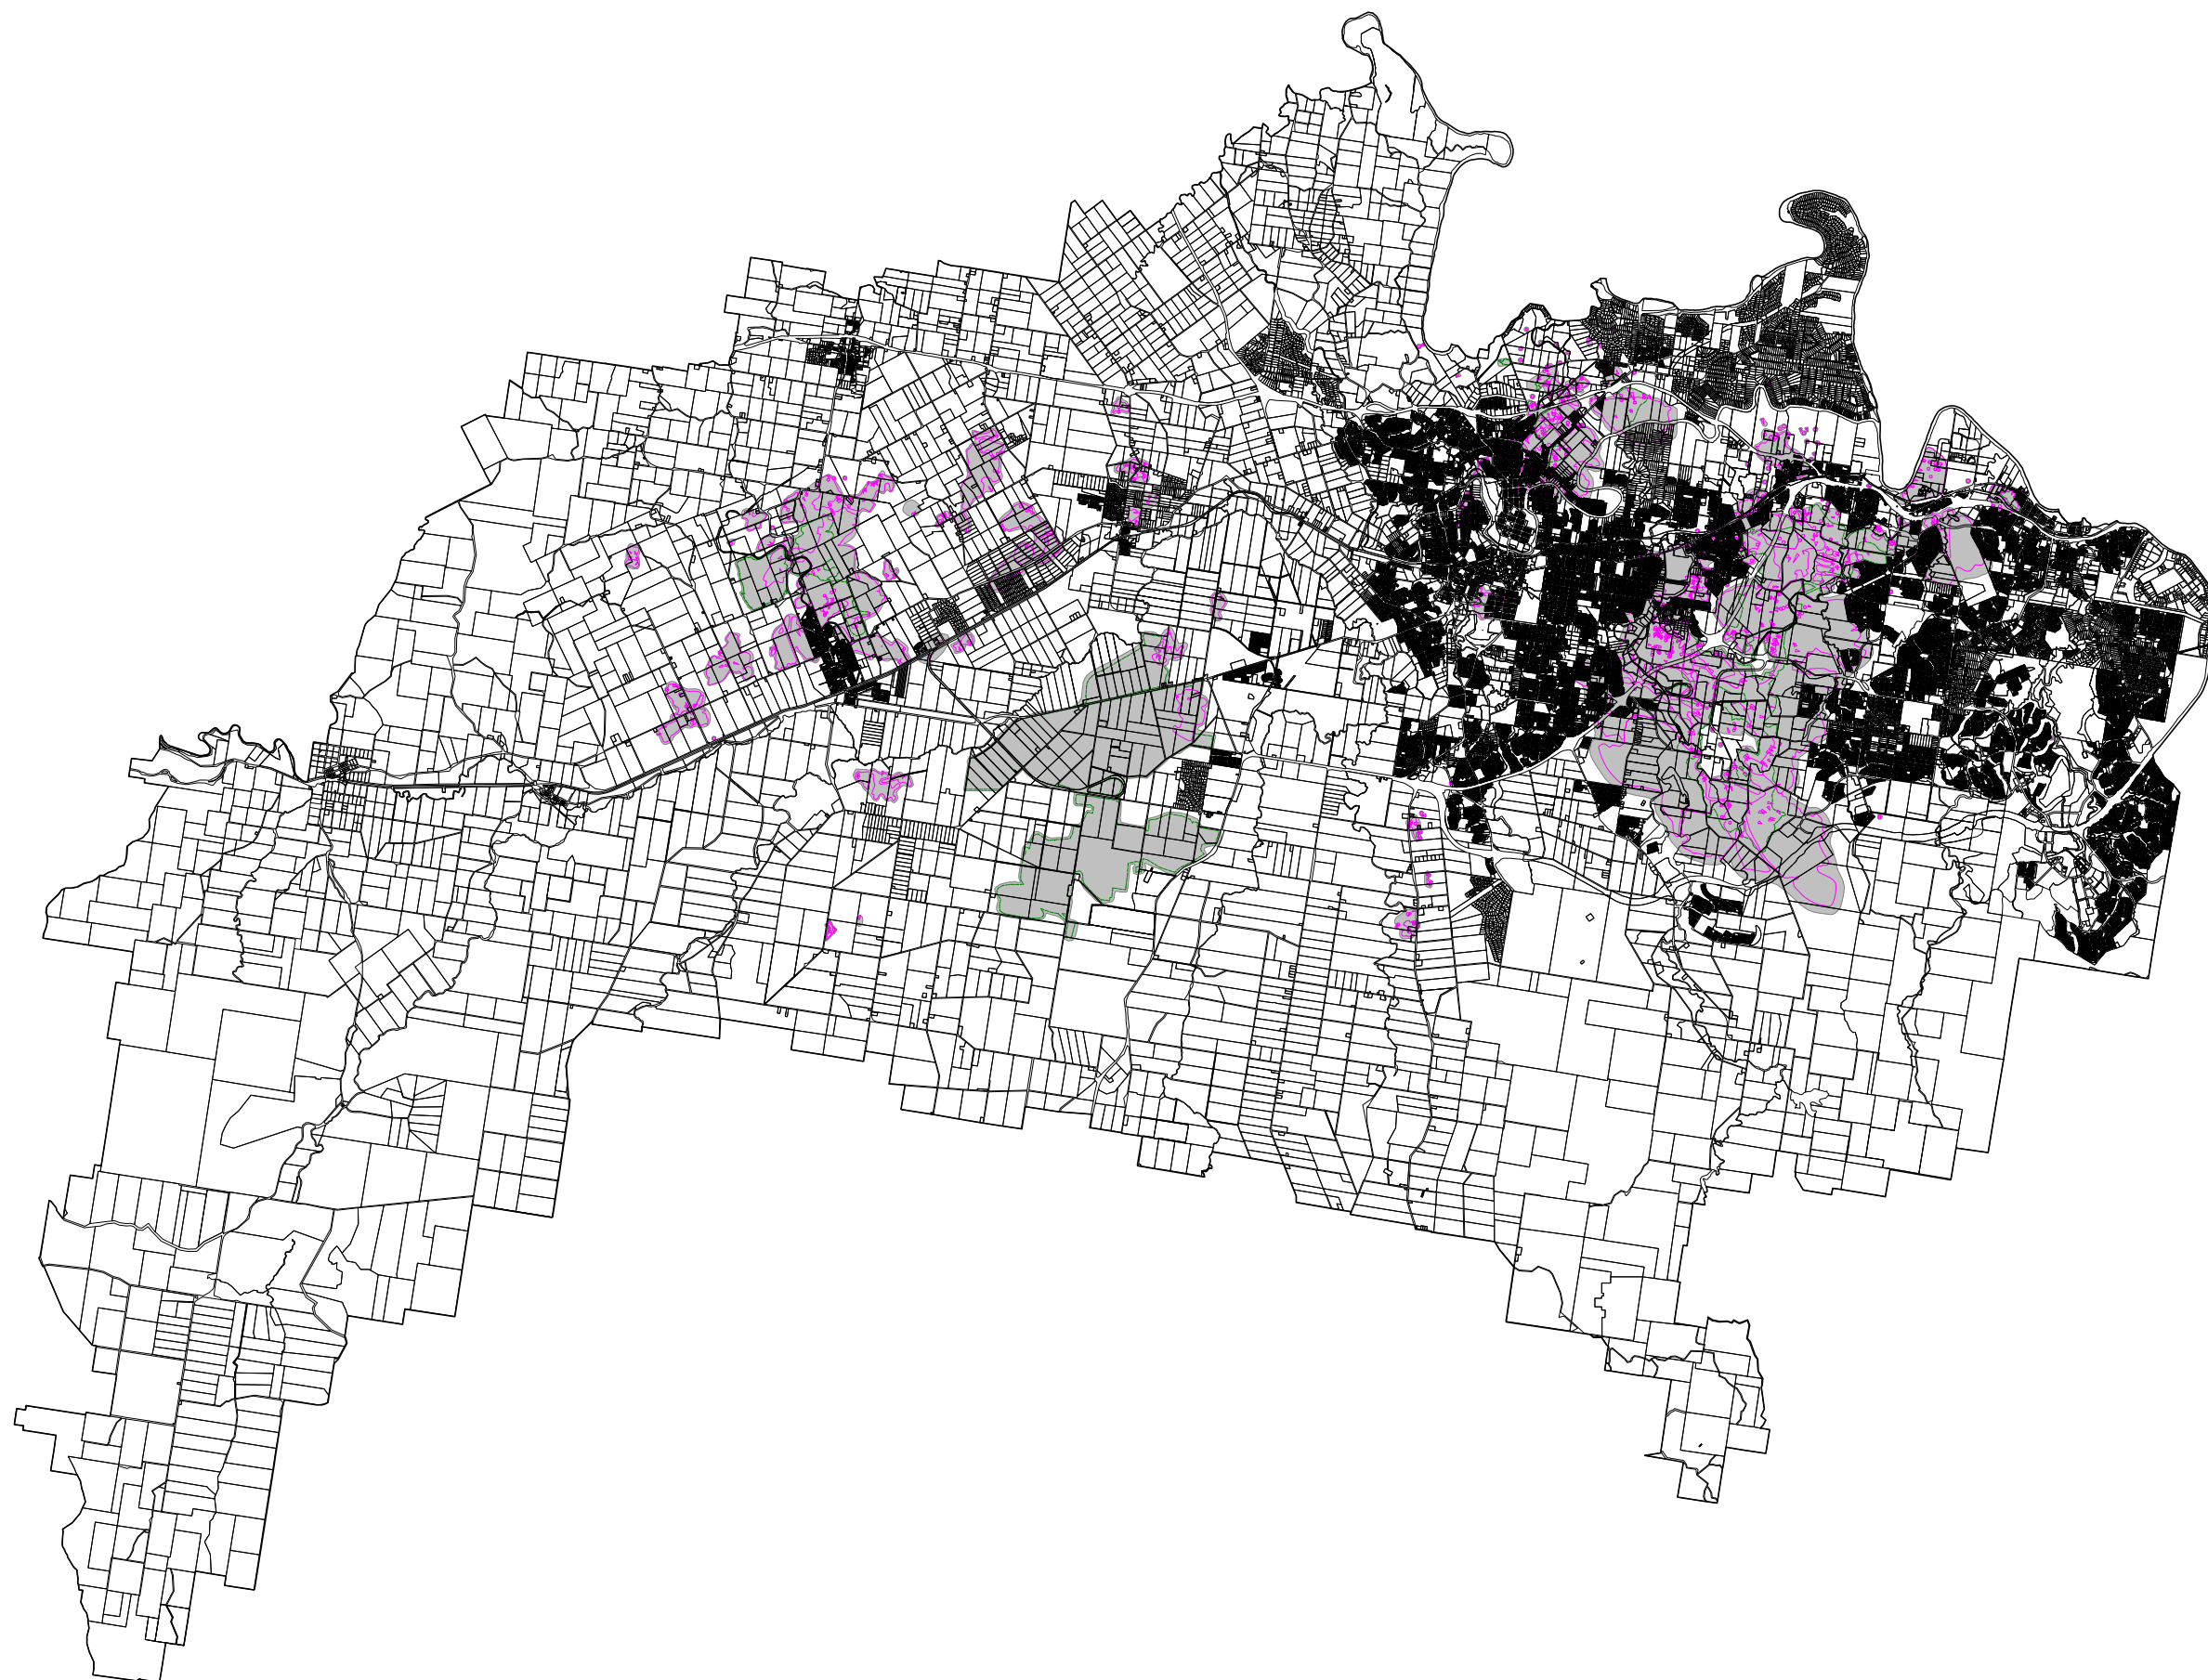

Overlay Map 6 Mining Influence Areas

-  Mining Influence Constrained Area
-  Surface Disturbance - Including Open-Cut Mining
-  Area Affected by Underground Mining
-  Shaft
-  Tunnel with Approximate Direction of Drive

Note: For further information about how this map is to be applied through the new Ipswich Planning Scheme refer to section 3.4.3.1(3) in the Statement of Proposals.

Legend

kilometres
Scale 1:175,000

May 2019