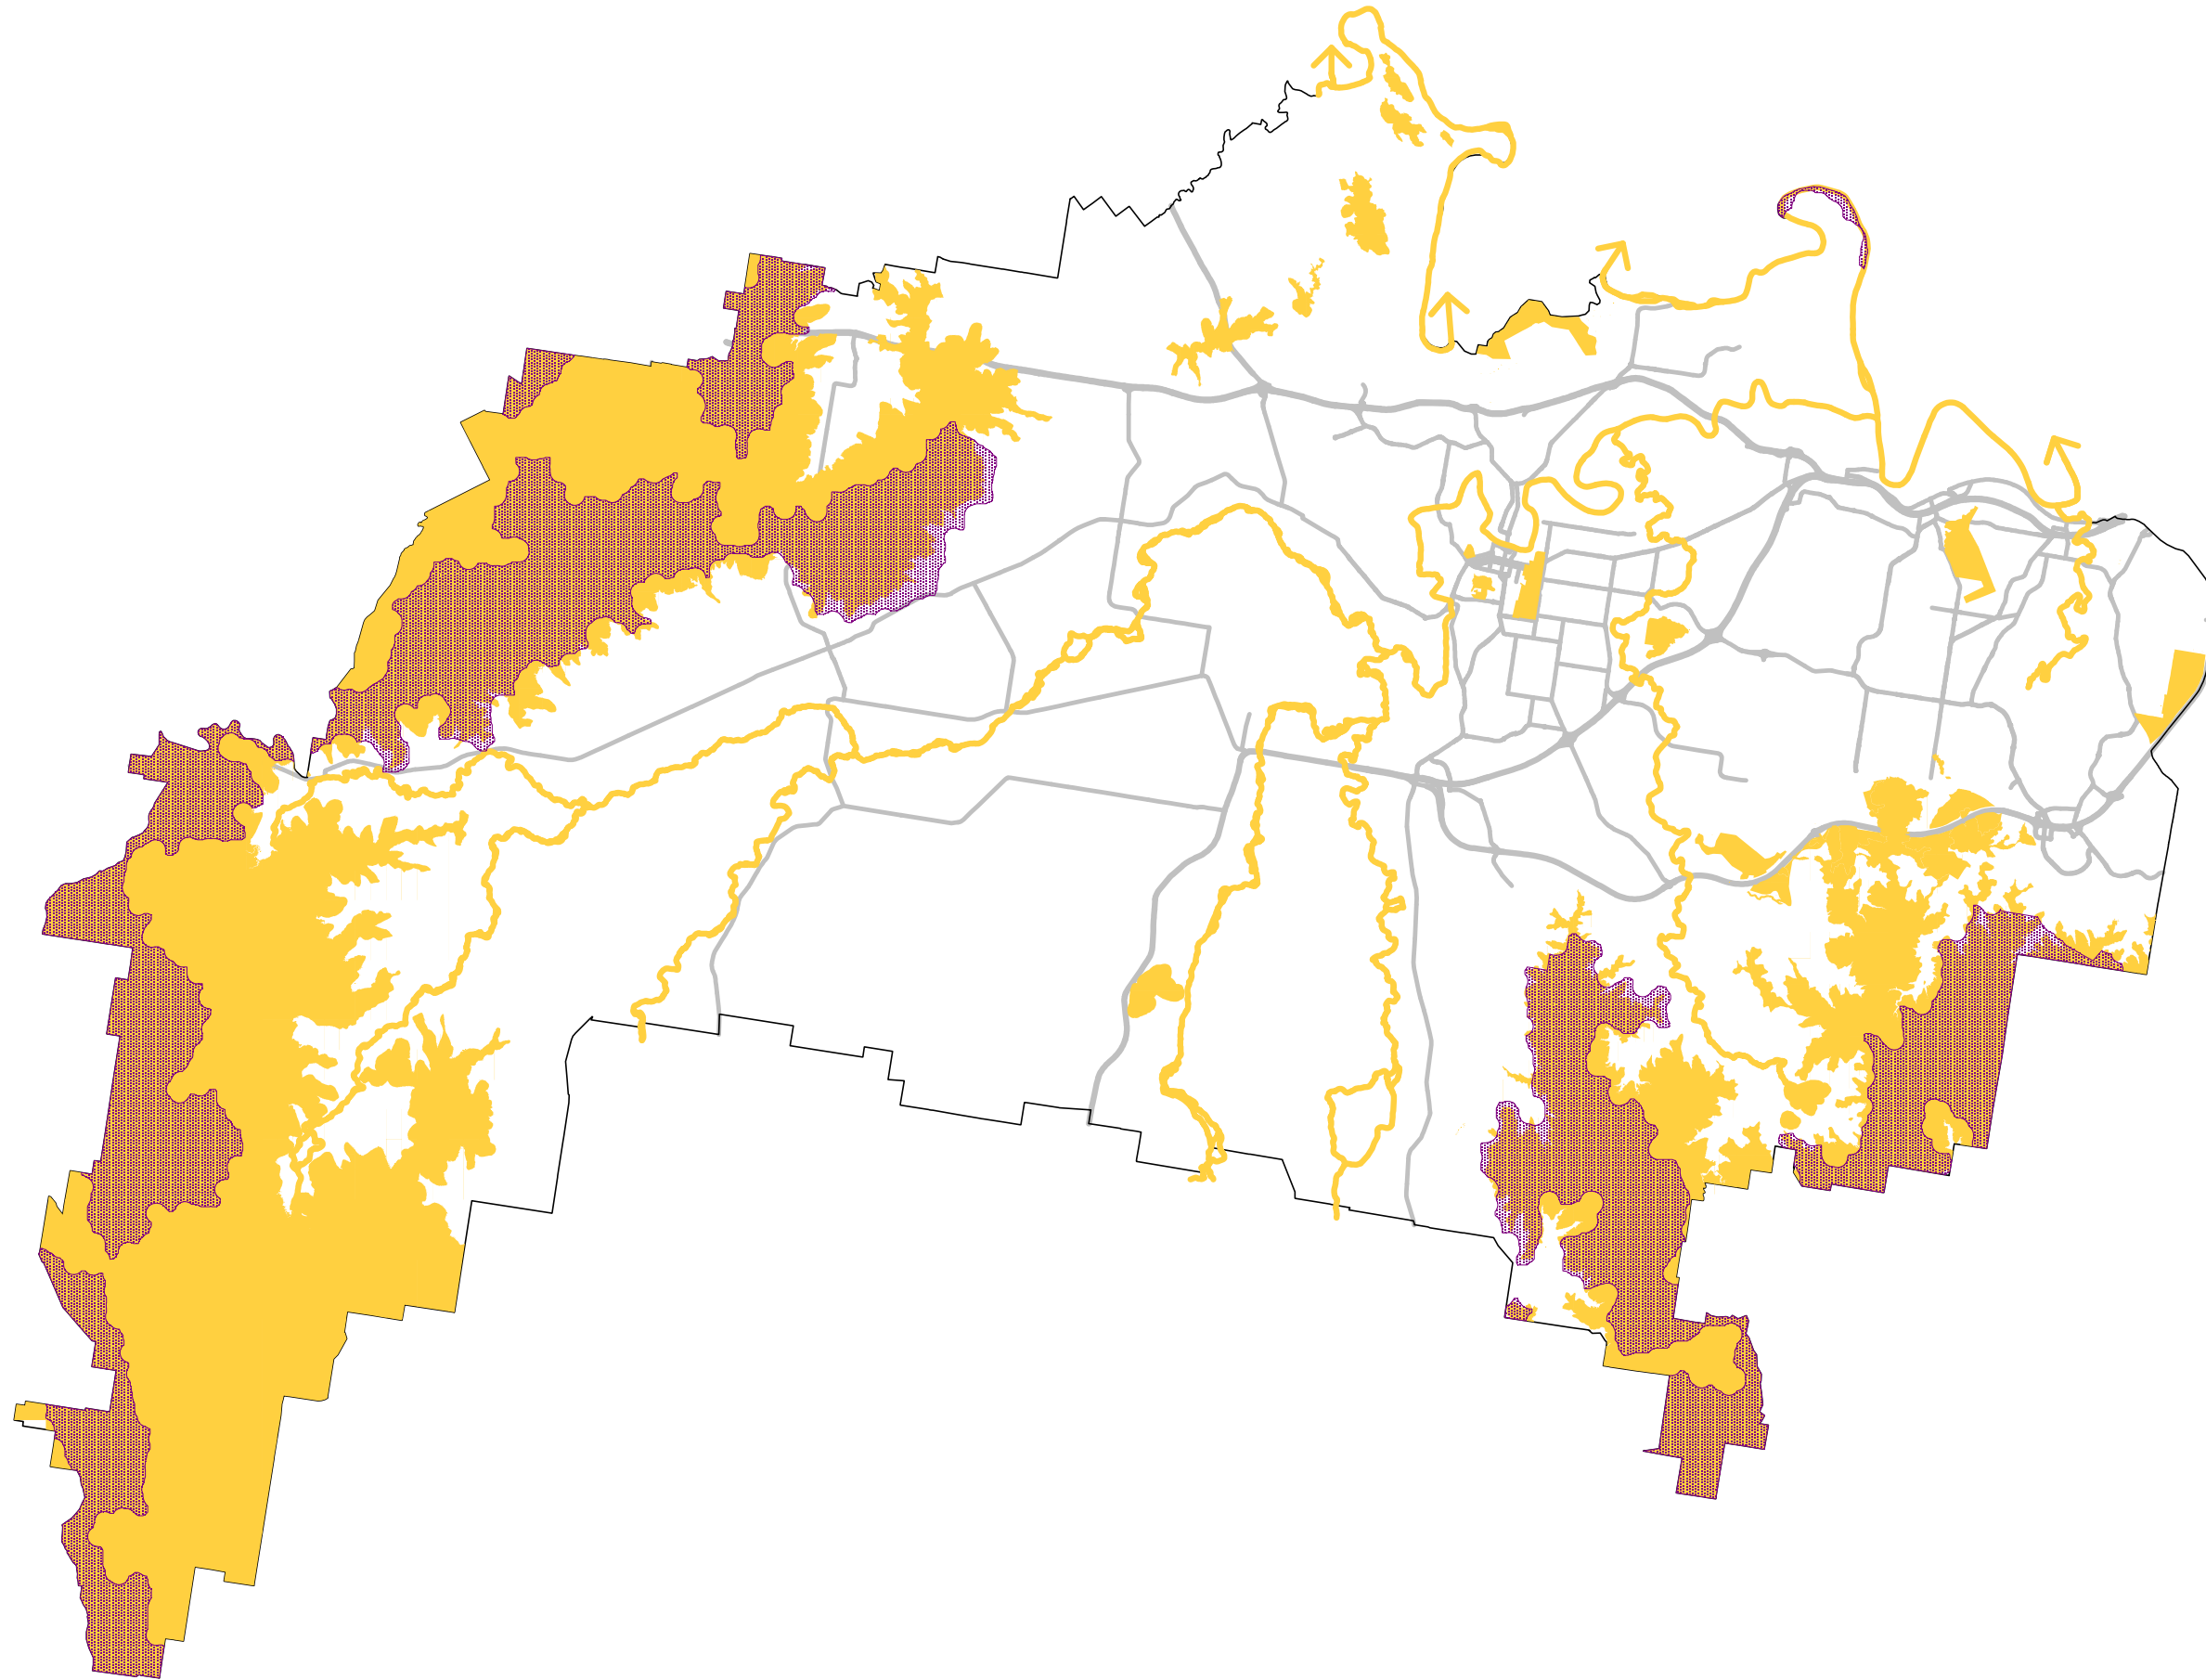

Strategic Valuable Features Map 3 Scenic and Visual Amenity Values

-  Regionally Significant Scenic Amenity
-  Locally Significant Scenic Amenity

Note: For further information about how this map is to be applied through the new Ipswich Planning Scheme refer to section 3.3.4(3) in the Statement of Proposals.

Legend

kilometres
Scale 1:175,000

May 2019