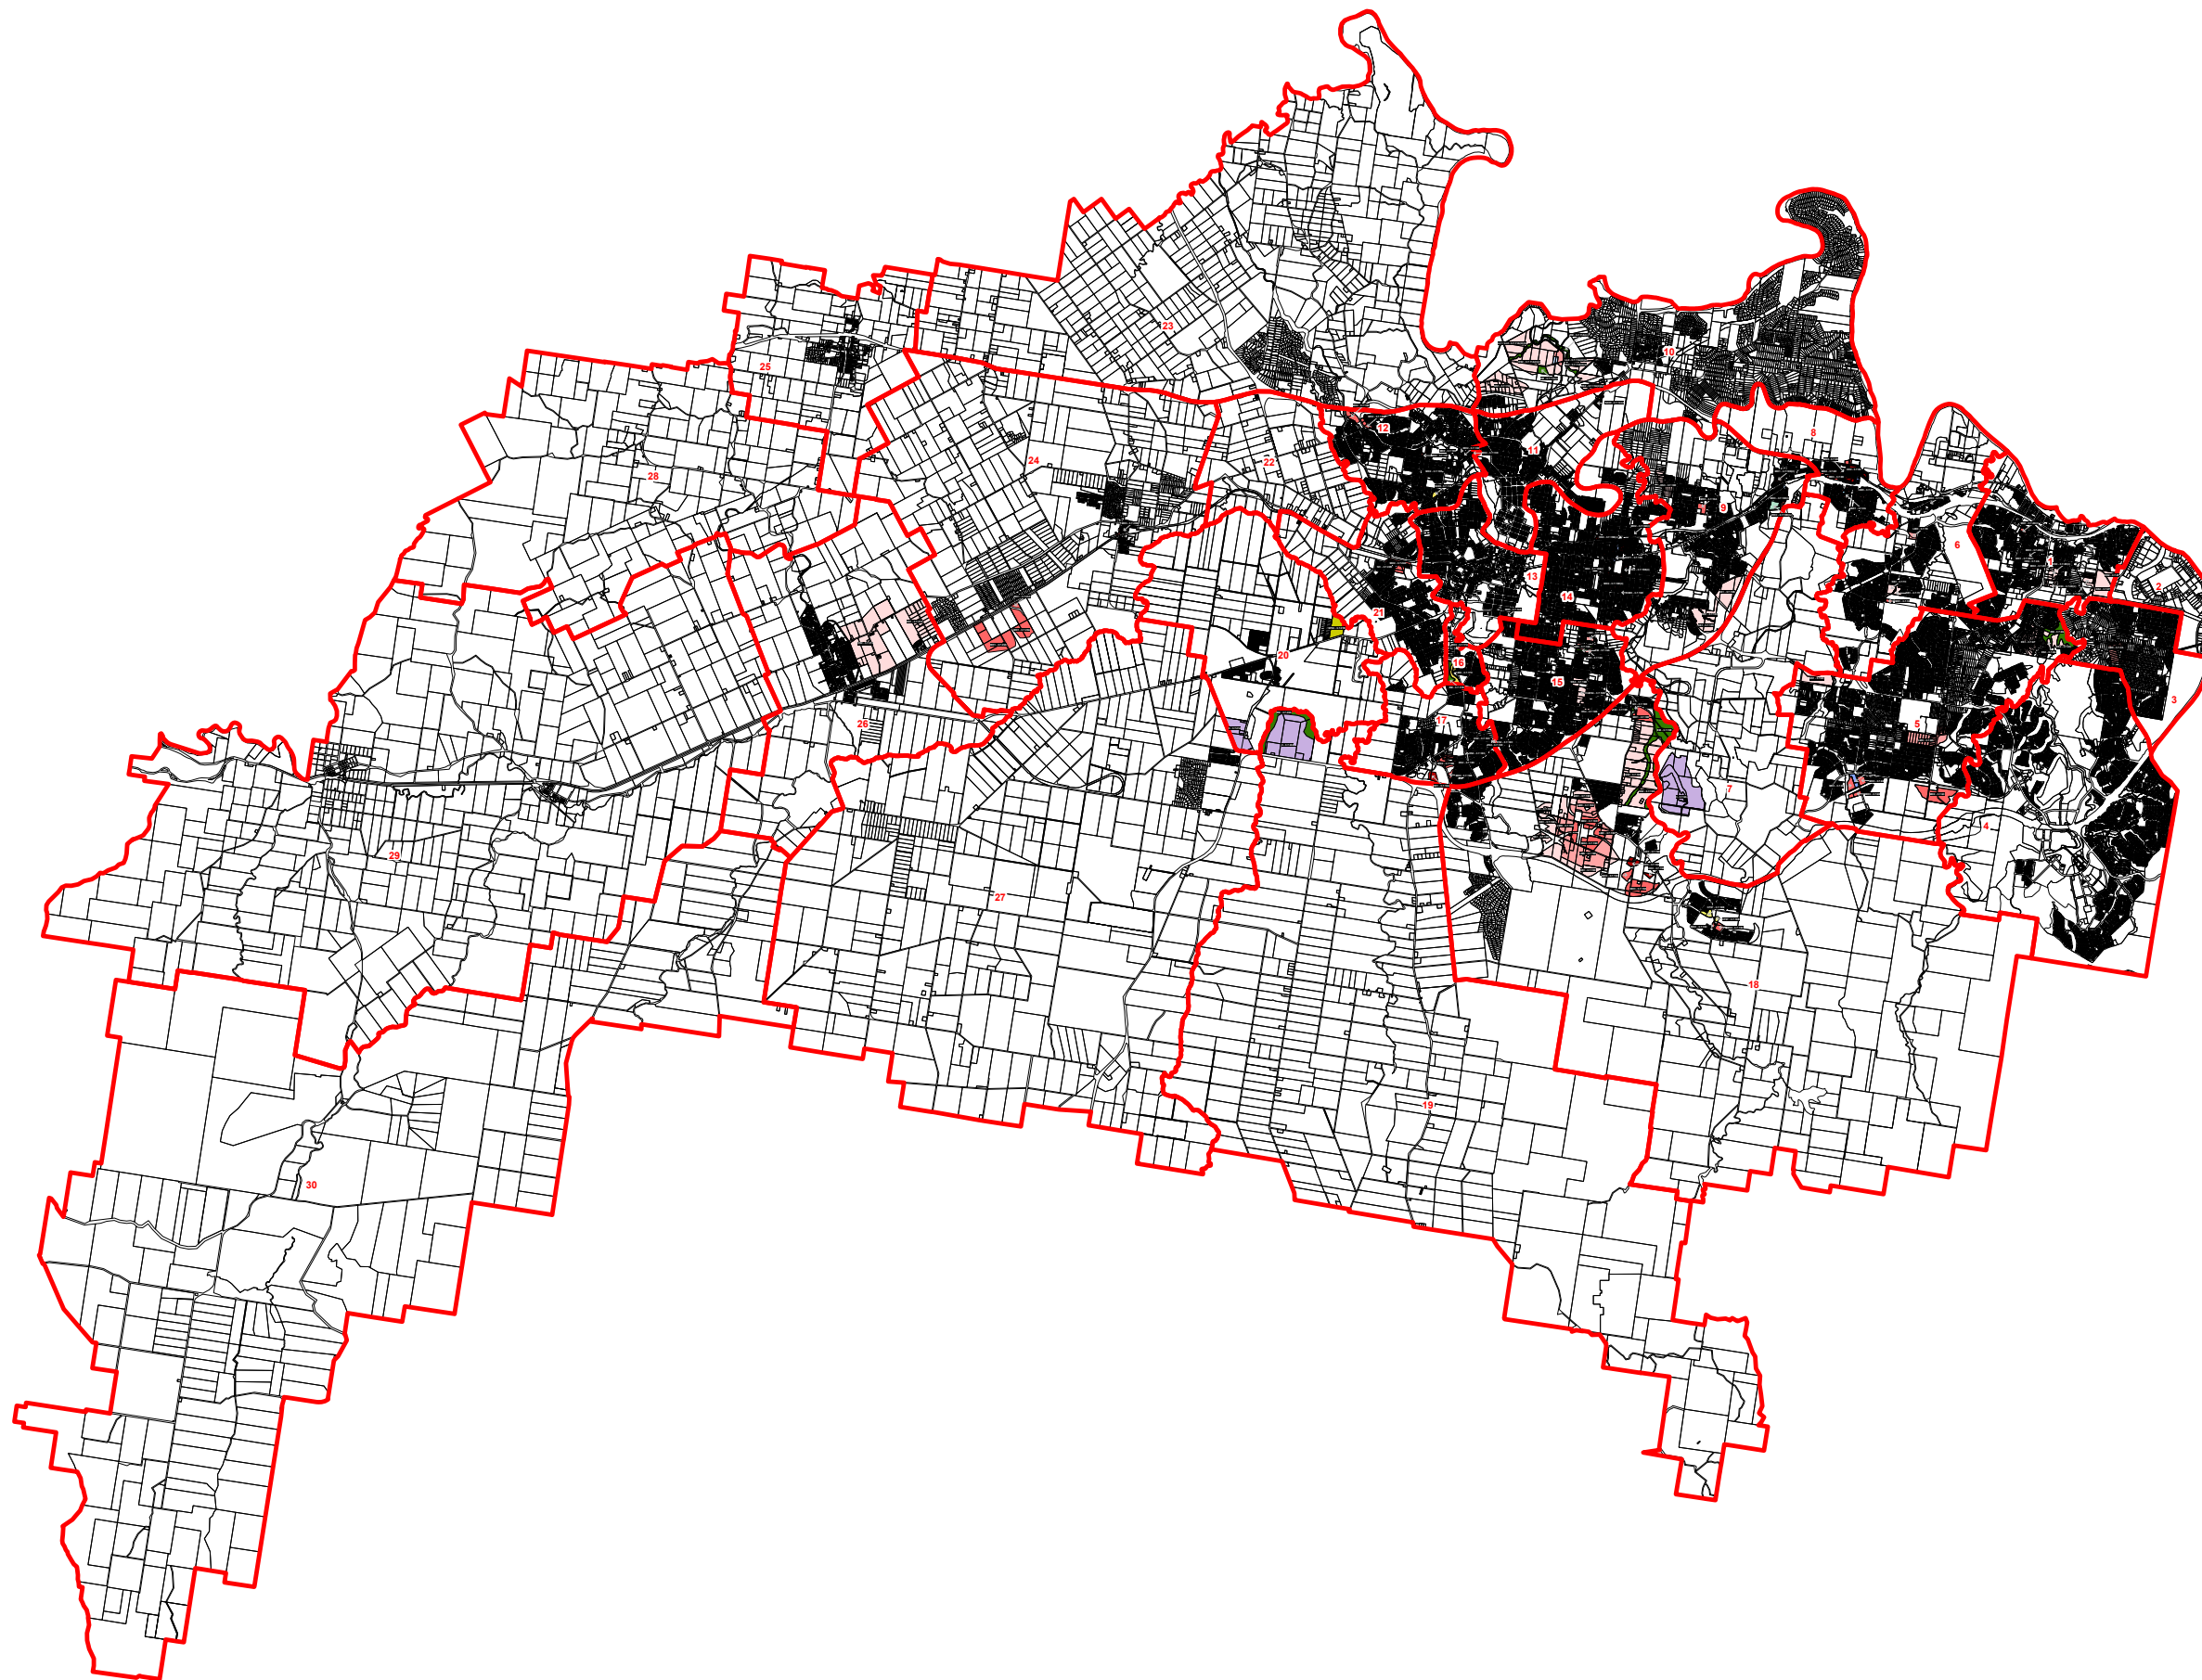

Local Framework Map Alternate Options 1

Precincts

- Low Density Residential
- Character Residential Low Density
- Character Mixed Density
- Low-Medium Density Residential
- Medium Density Residential
- High Density Residential
- Principal Centre
- Major Centre
- District Centre
- Local Centre
- Neighbourhood Centre
- Character Mixed Use
- Low Impact Industry
- Medium Impact Industry
- Industry Investigation
- Tourism
- Community Facilities
- Special Purpose
- Special Opportunity
- Limited Development
- Recreation and Open Space
- Environmental Management
- Conservation
- Township
- Rural 1 (Agricultural)
- Rural 2 (Pastoral)
- Rural 3 (Rural Living)
- Rural 4 (Special Land Management)
- 1 Local Area Framework - Area Boundary and Number
- Indicative Boundary, subject to further detailed assessment

Legend

kilometres
Scale 1:175,000

May 2019