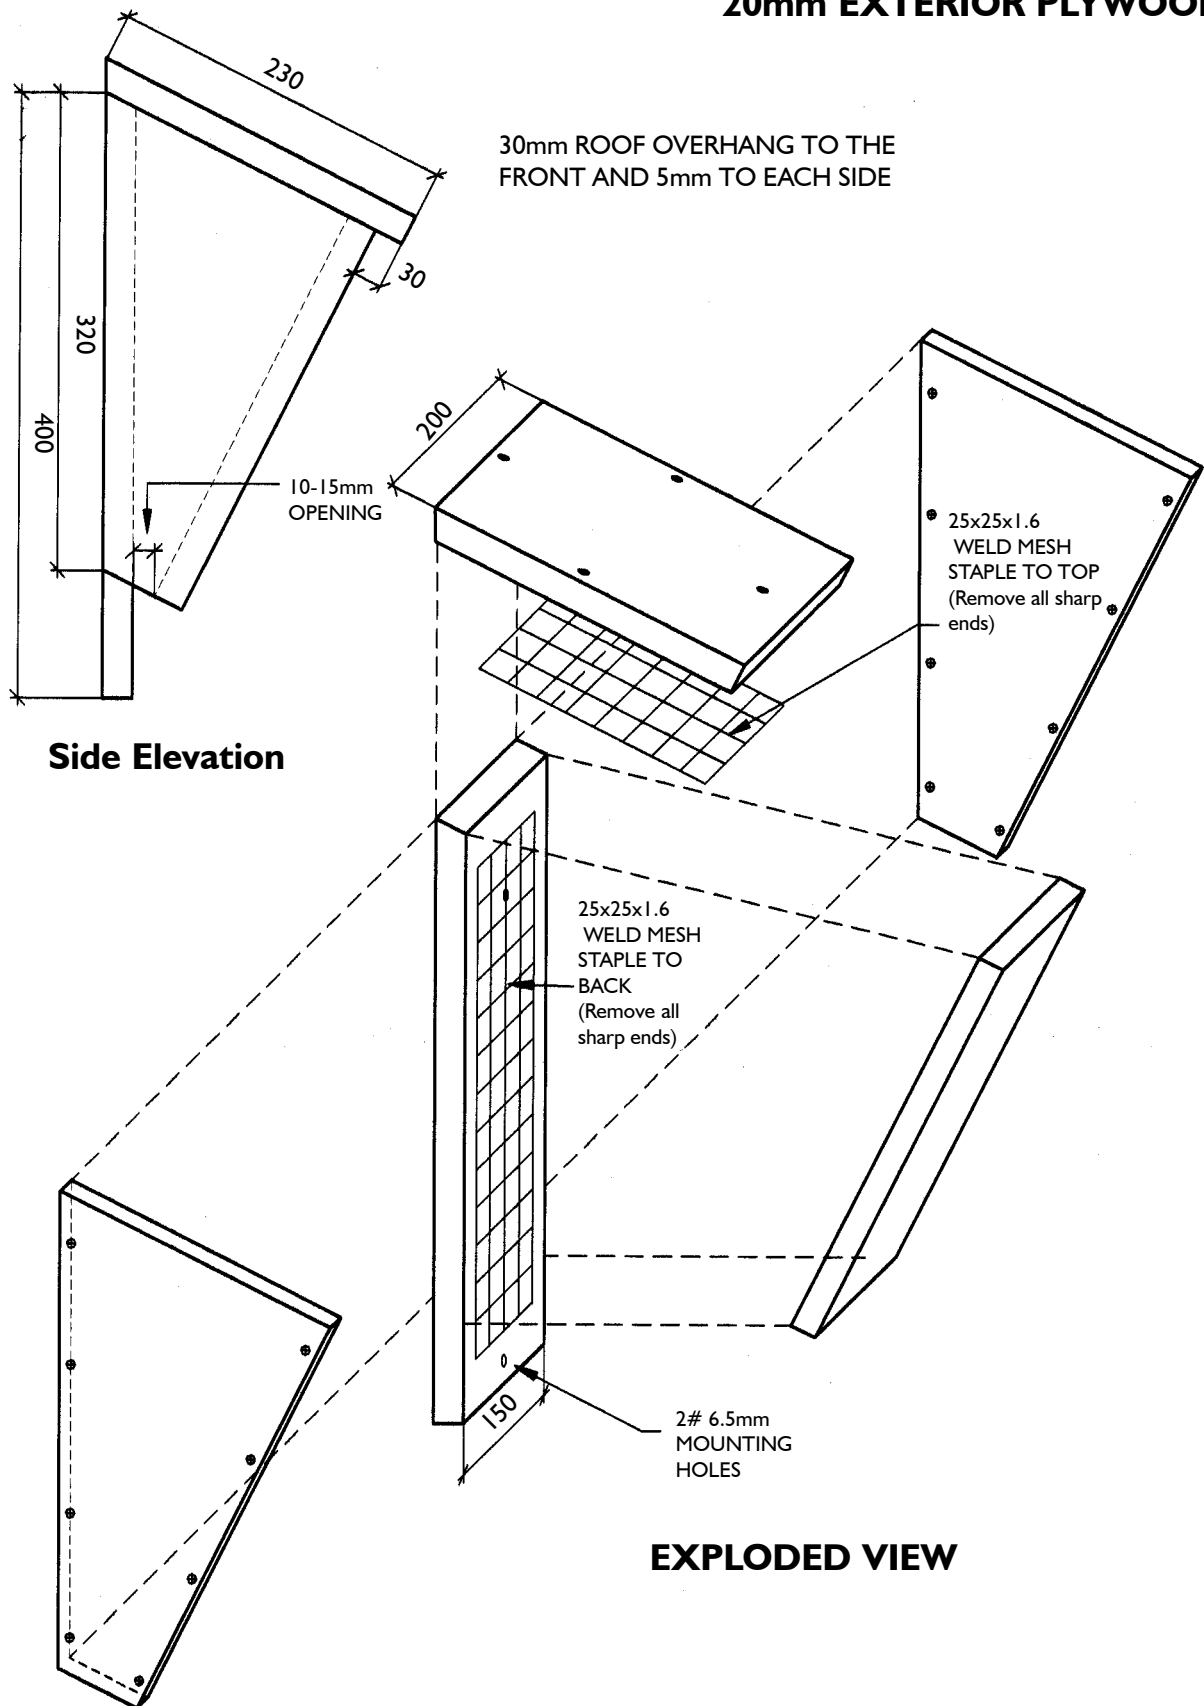

BAT - INSECTIVOROUS HABITAT/NEST BOX

20mm EXTERIOR PLYWOOD

For more information contact:
Ipswich City Council, Conservation, Parks and Sport Department Telephone (07) 3810 6810