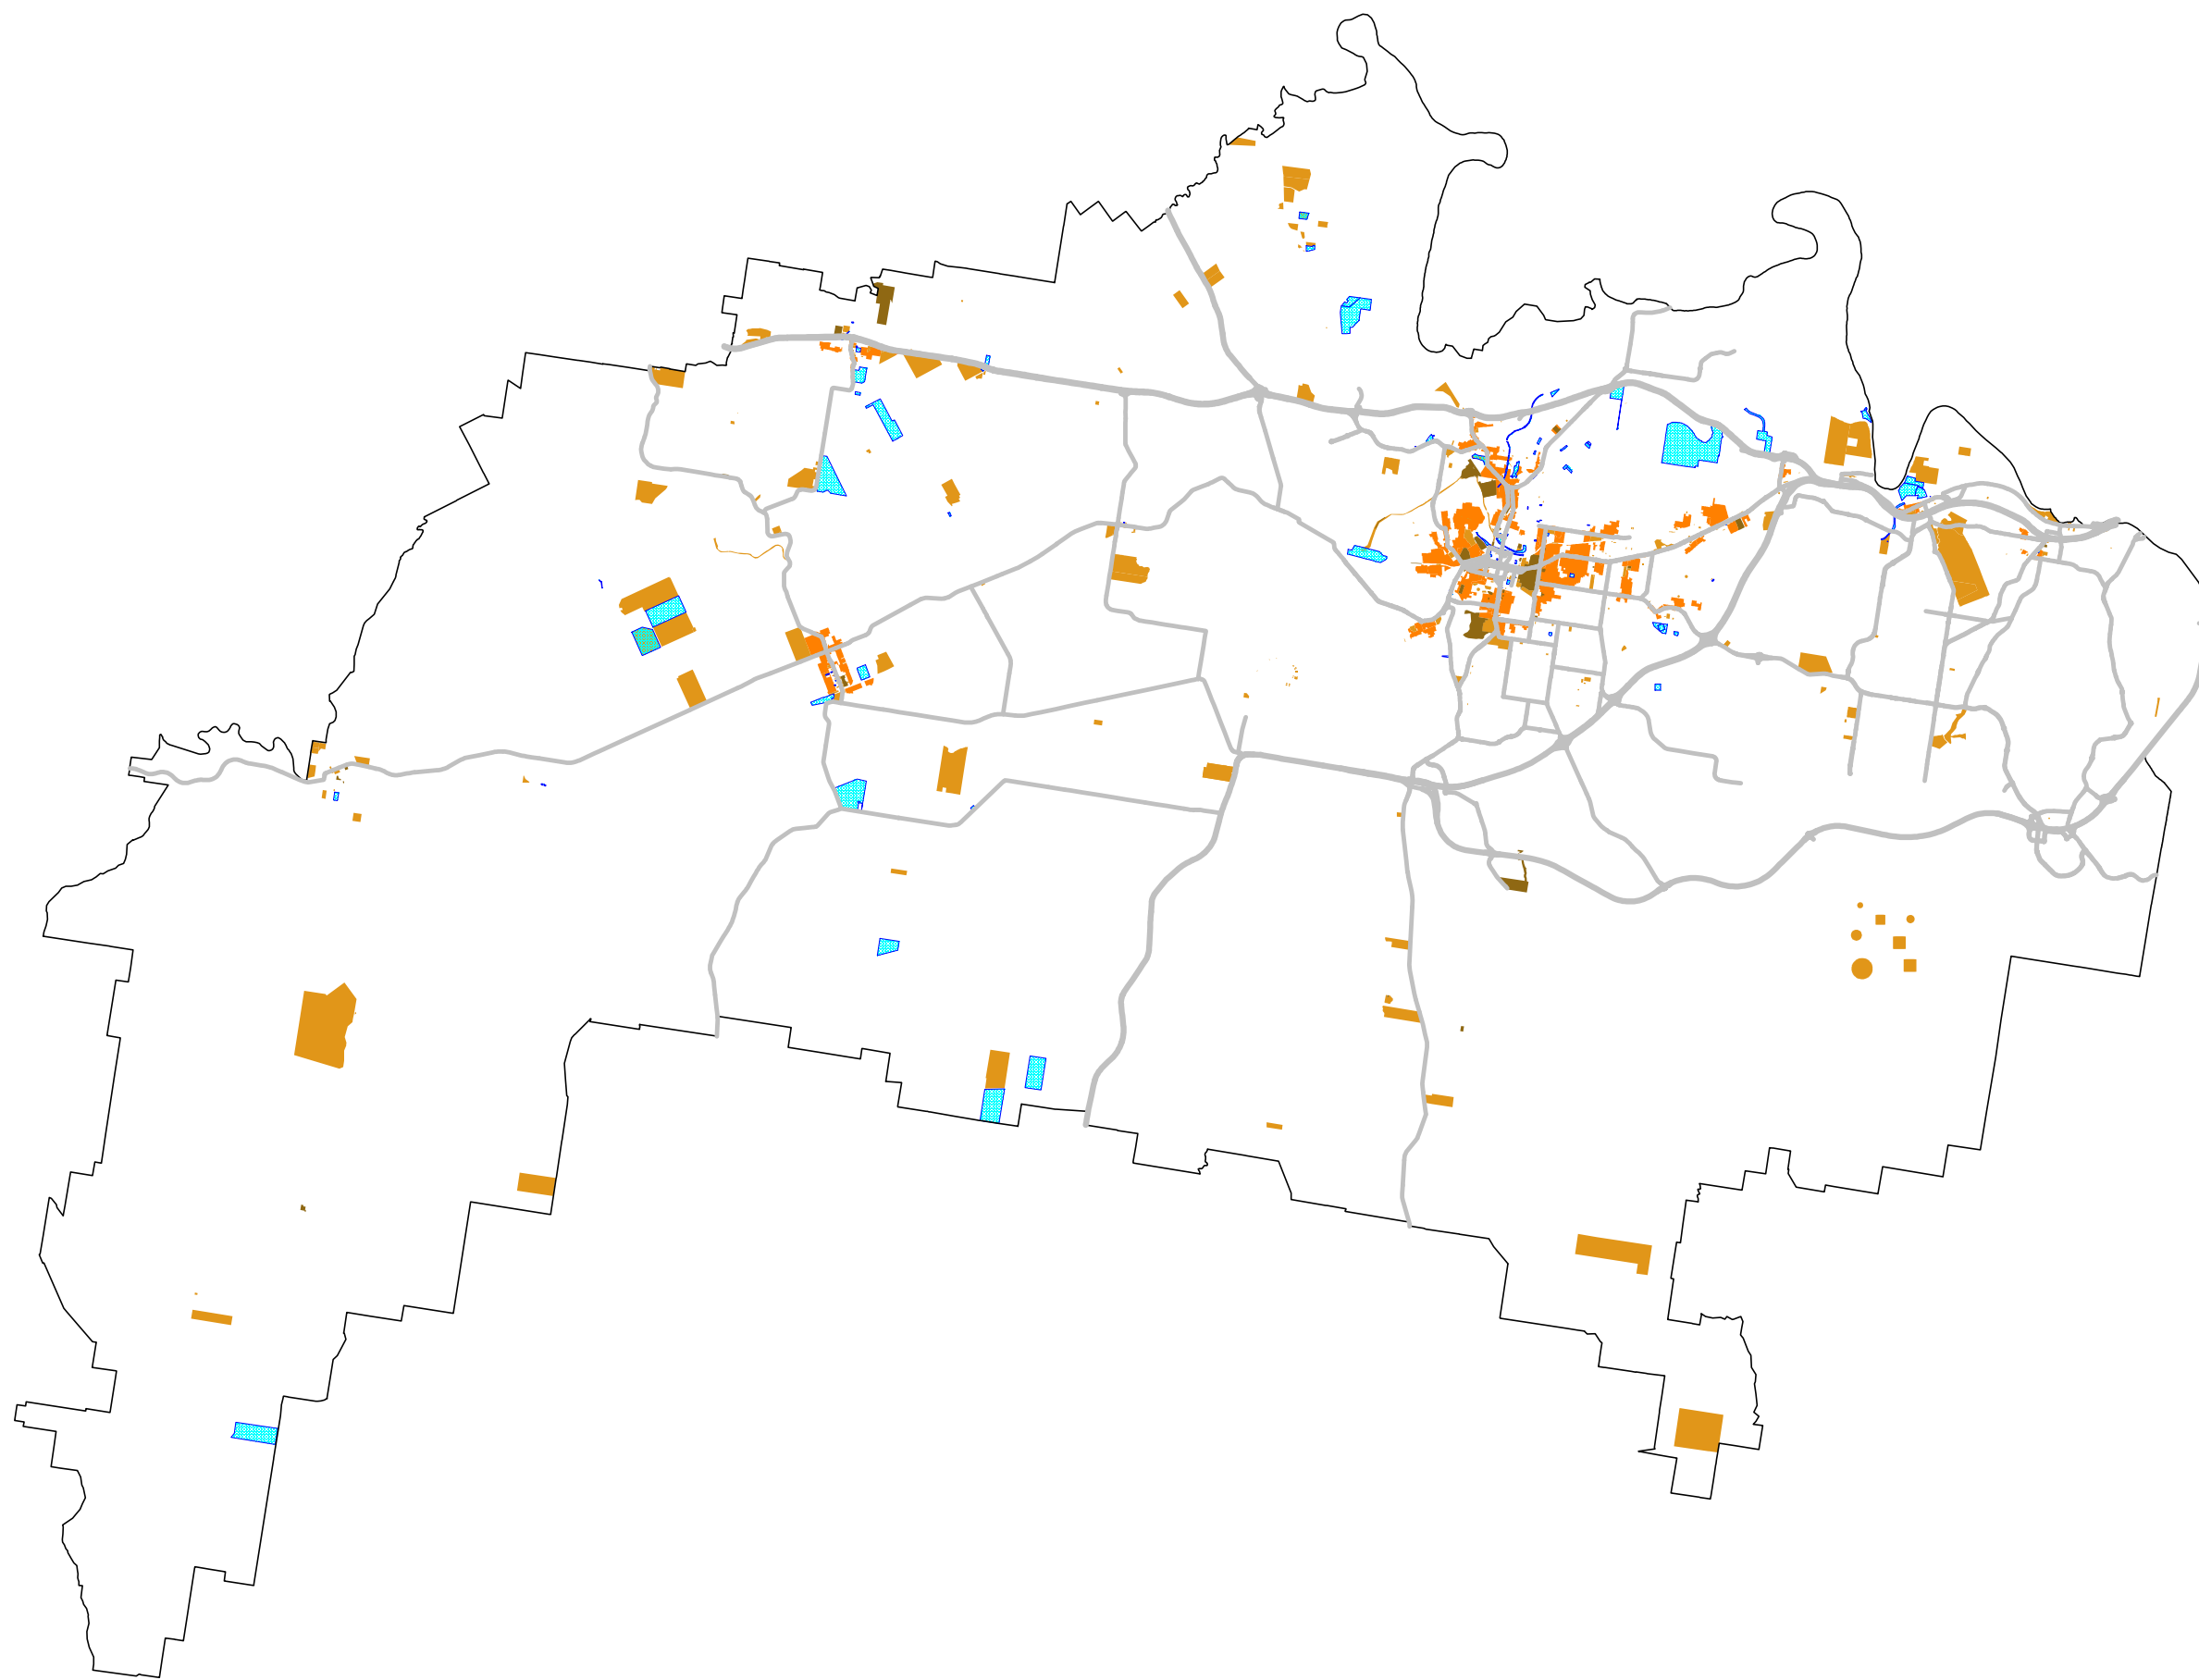

Overlay Map 3B Places of Cultural Heritage Significance

-  Identified Local Places of Interest
-  Places and Areas of State Significance
-  Individual Places of Local Significance
-  Local Character Areas

Note: For further information about how this map is to be applied through the new Ipswich Planning Scheme refer to section 3.3.3(4) in the Statement of Proposals.

Legend

kilometres
Scale 1:175,000

May 2019