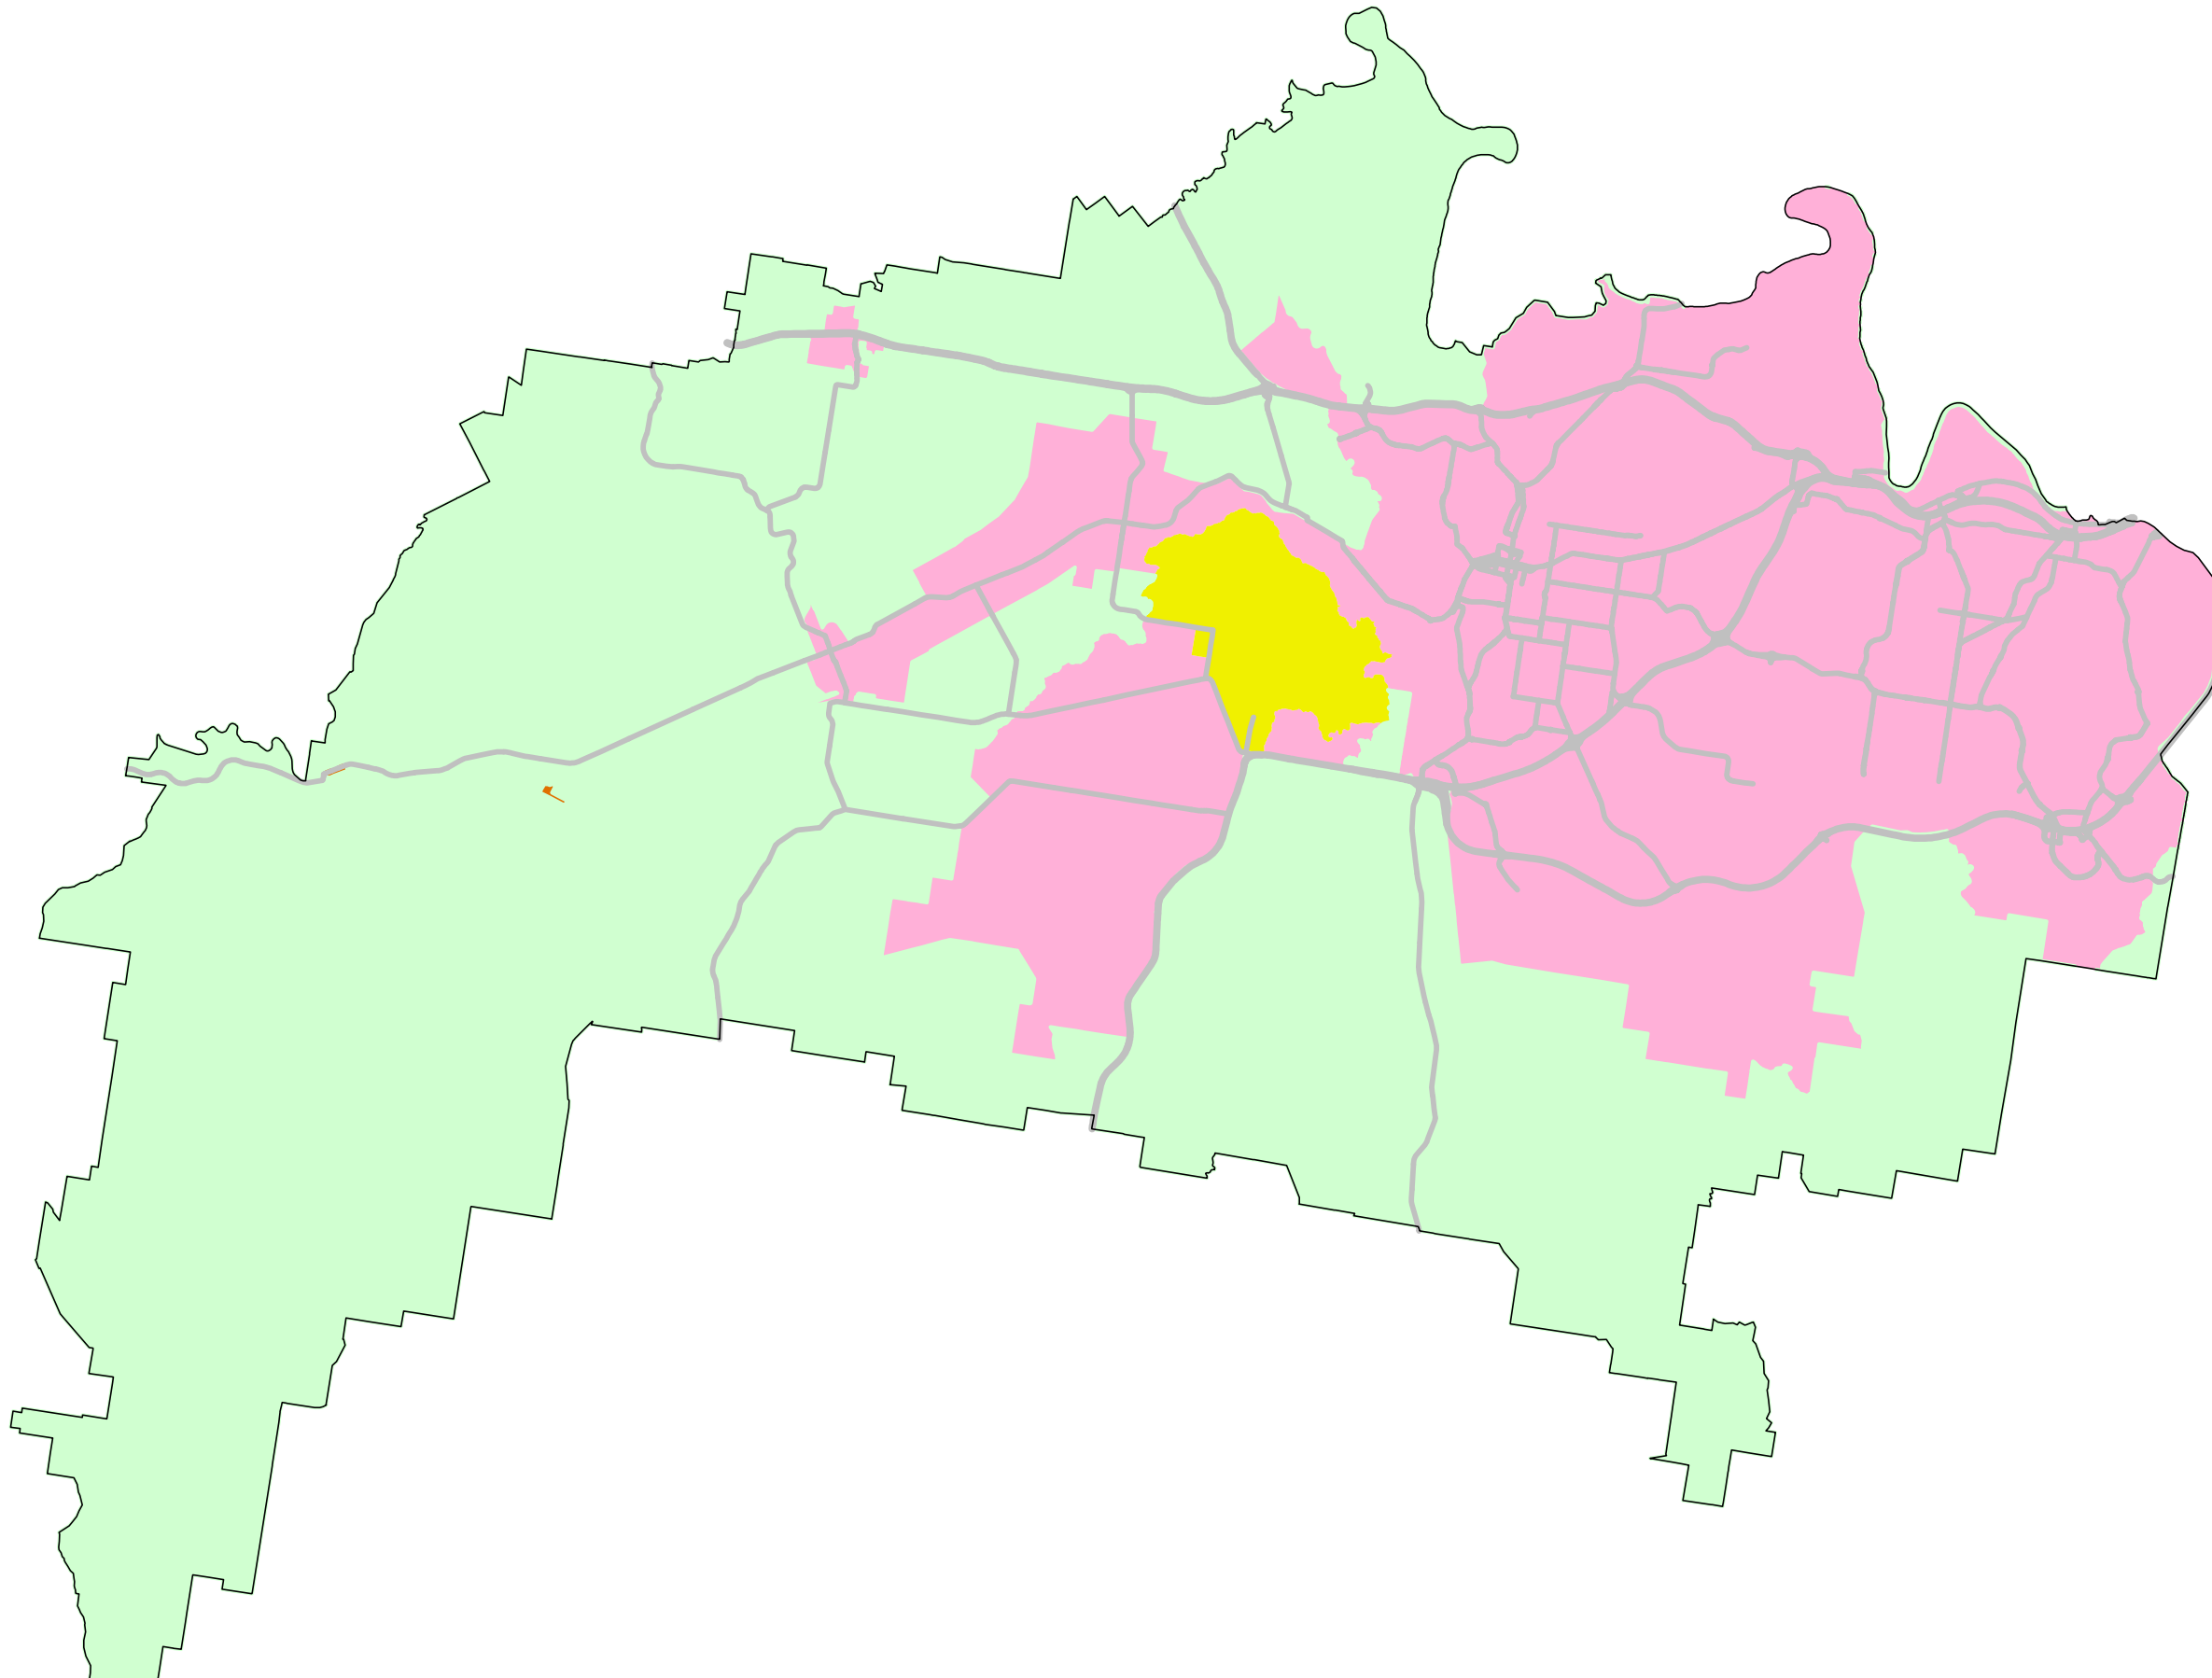

Strategic Framework Map 1 Settlement Pattern

-  Urban Areas
-  Rural Areas
-  Township Areas
-  Amberley Area

Note: For further information about how this map is to be applied through the new Ipswich Planning Scheme refer to section 3.5.3(2) in the Statement of Proposals.

Legend

kilometres
Scale 1:175,000

May 2019